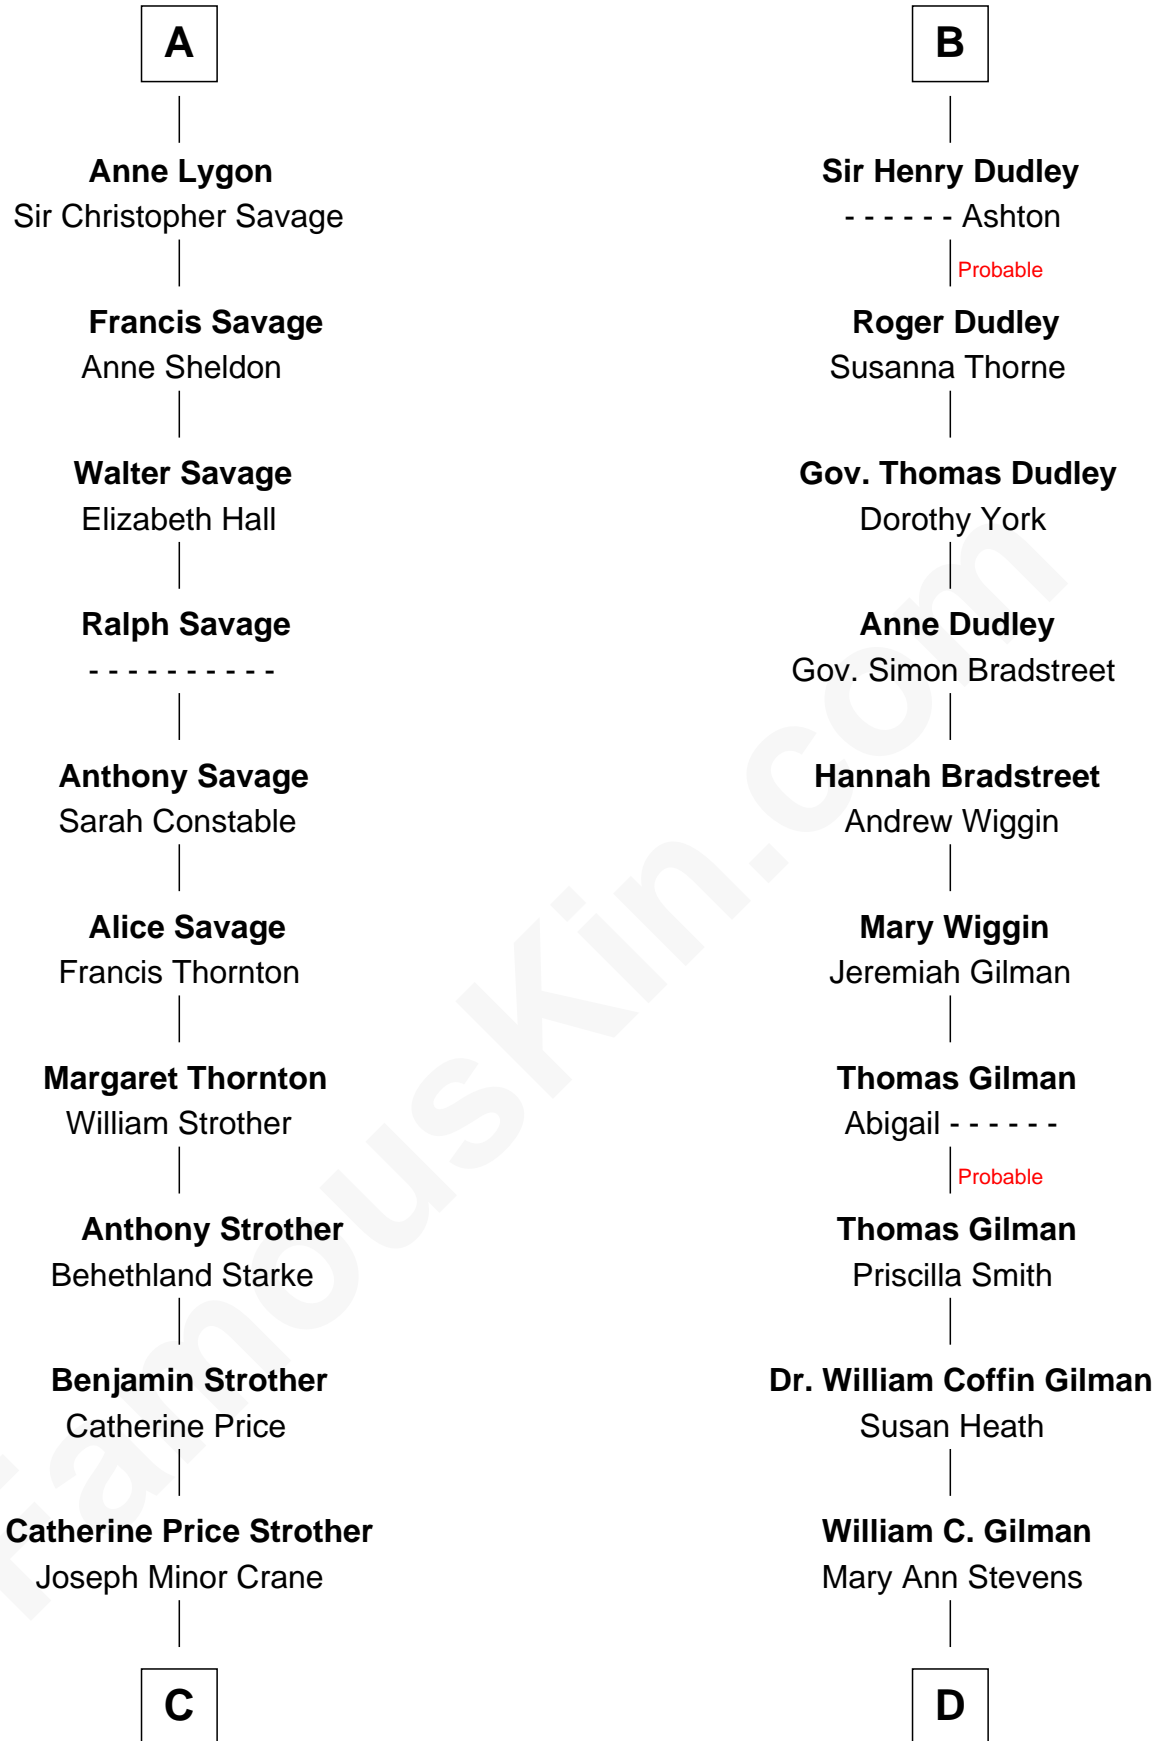

# FamousKin.com Relationship Chart of

**Randolph Scott**

*Movie Actor*

20th cousin of

**George Hamilton**

*TV and Movie Actor*

**Margaret de Audley**

Ralph de Stafford

**C**

**John William Crane**  
Margaret Ann Sadler

**Joseph Minor Crane**  
Lavinia Lionberger

**Lucy Lionberger Crane**  
George Grant Scott

**Randolph Scott**  
*Movie Actor*

**D**

**George C. Gilman**  
Elizabeth Melissa Lane

**Lillian C. Gilman**  
Harry Fuller Hamilton

**George William Hamilton**  
Anne Lucille Stevens

**George Hamilton**  
*TV and Movie Actor*