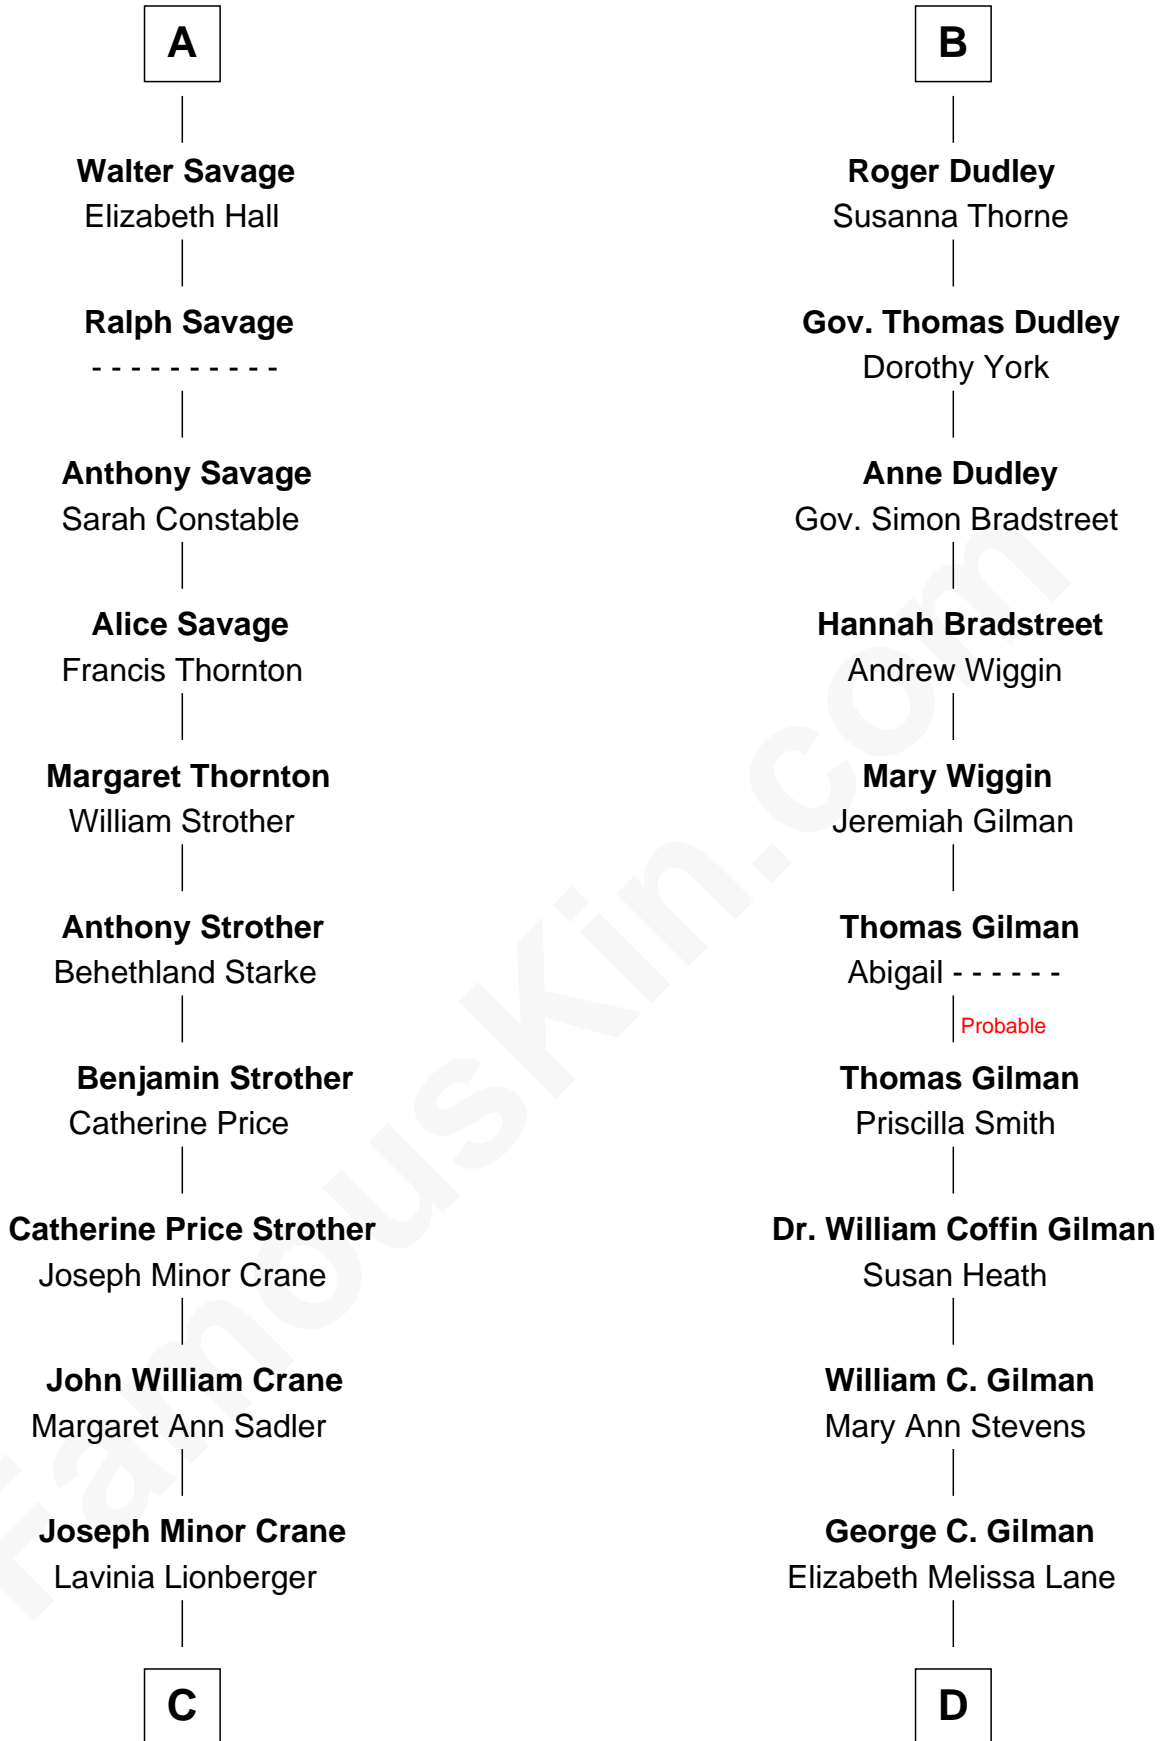

# FamousKin.com Relationship Chart of

**Randolph Scott**

*Movie Actor*

18th cousin 1 time removed of

**George Hamilton**

*TV and Movie Actor*

**Richard Fitzalan**  
Eleanor Plantagenet

**C**

**Lucy Lionberger Crane**

George Grant Scott

**Randolph Scott**

*Movie Actor*

**D**

**Lillian C. Gilman**

Harry Fuller Hamilton

**George William Hamilton**

Anne Lucille Stevens

**George Hamilton**

*TV and Movie Actor*

FamousKin.com