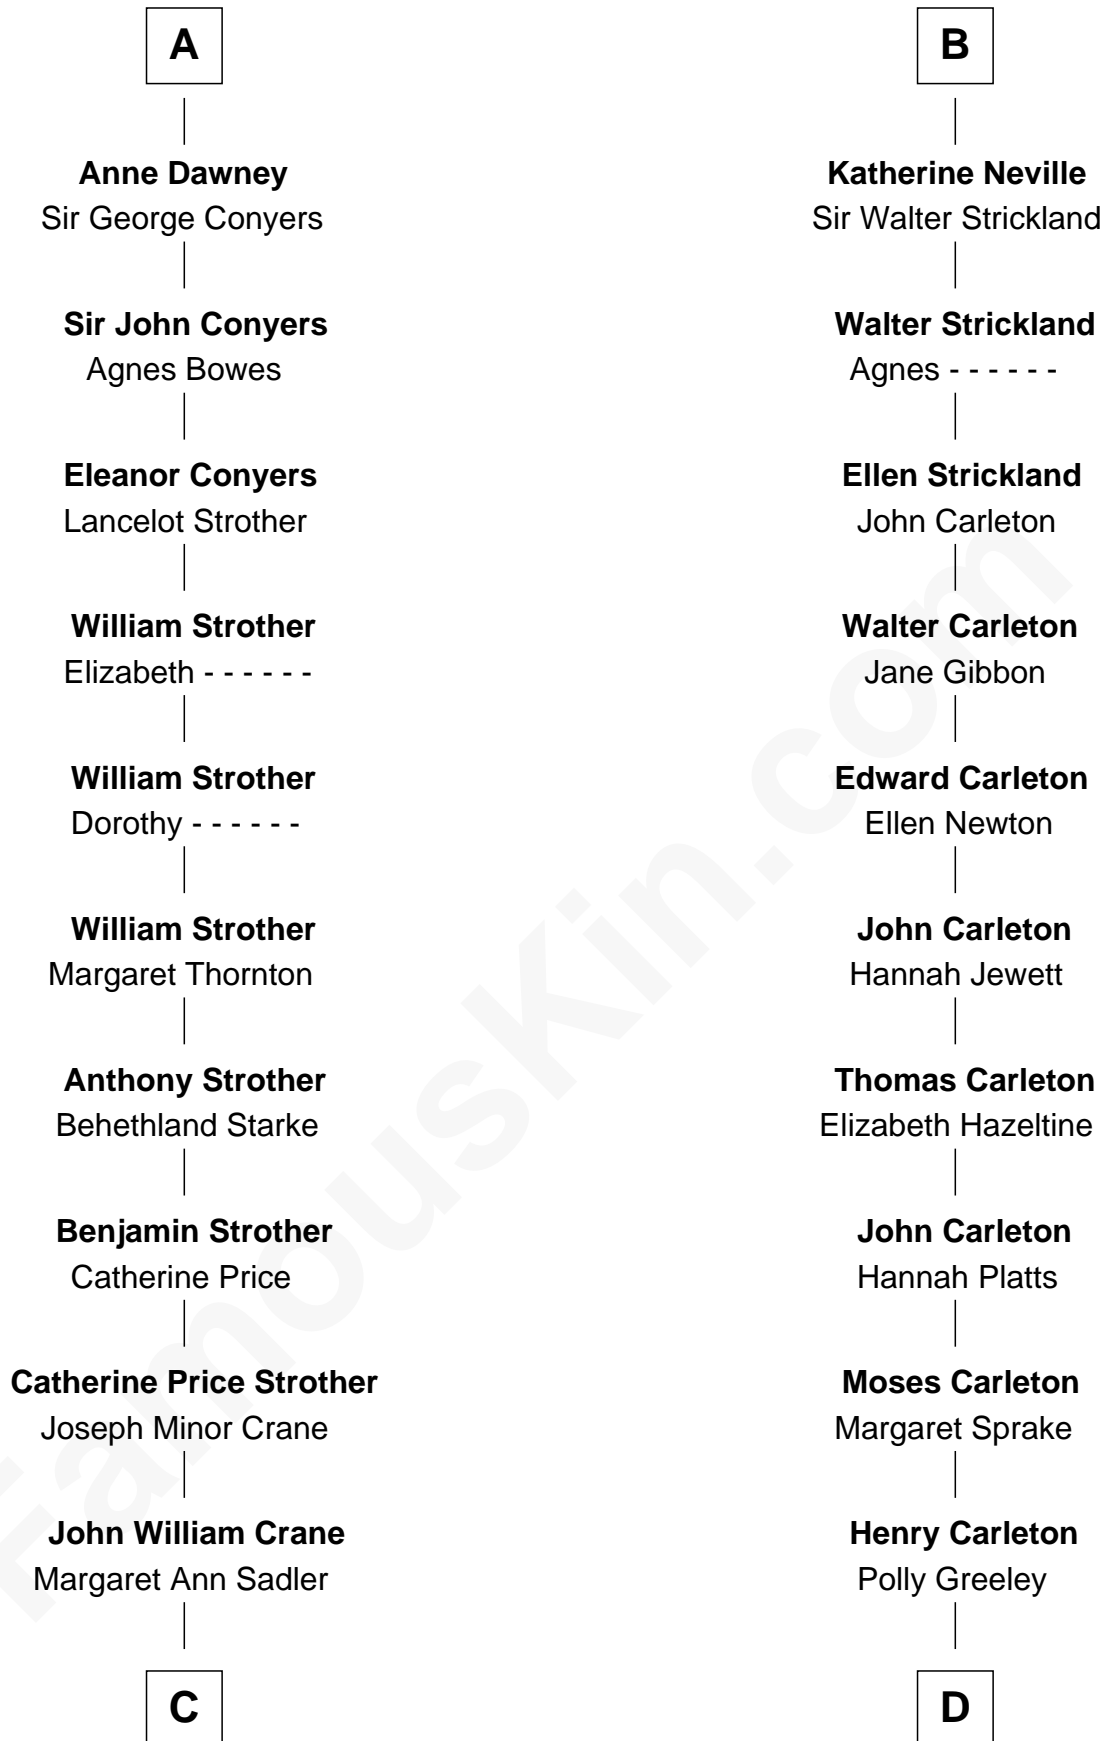

FamousKin.com
Relationship Chart of
Randolph Scott
Movie Actor

18th cousin 1 time removed of
Charles A. Pillsbury
Co-Founder of C.A. Pillsbury Co.

C

Joseph Minor Crane

Lavinia Lionberger

Lucy Lionberger Crane

George Grant Scott

Randolph Scott

Movie Actor

D

Margaret Sprague Carleton

George Alfred Pillsbury

Charles A. Pillsbury

Co-Founder of C.A. Pillsbury Co.