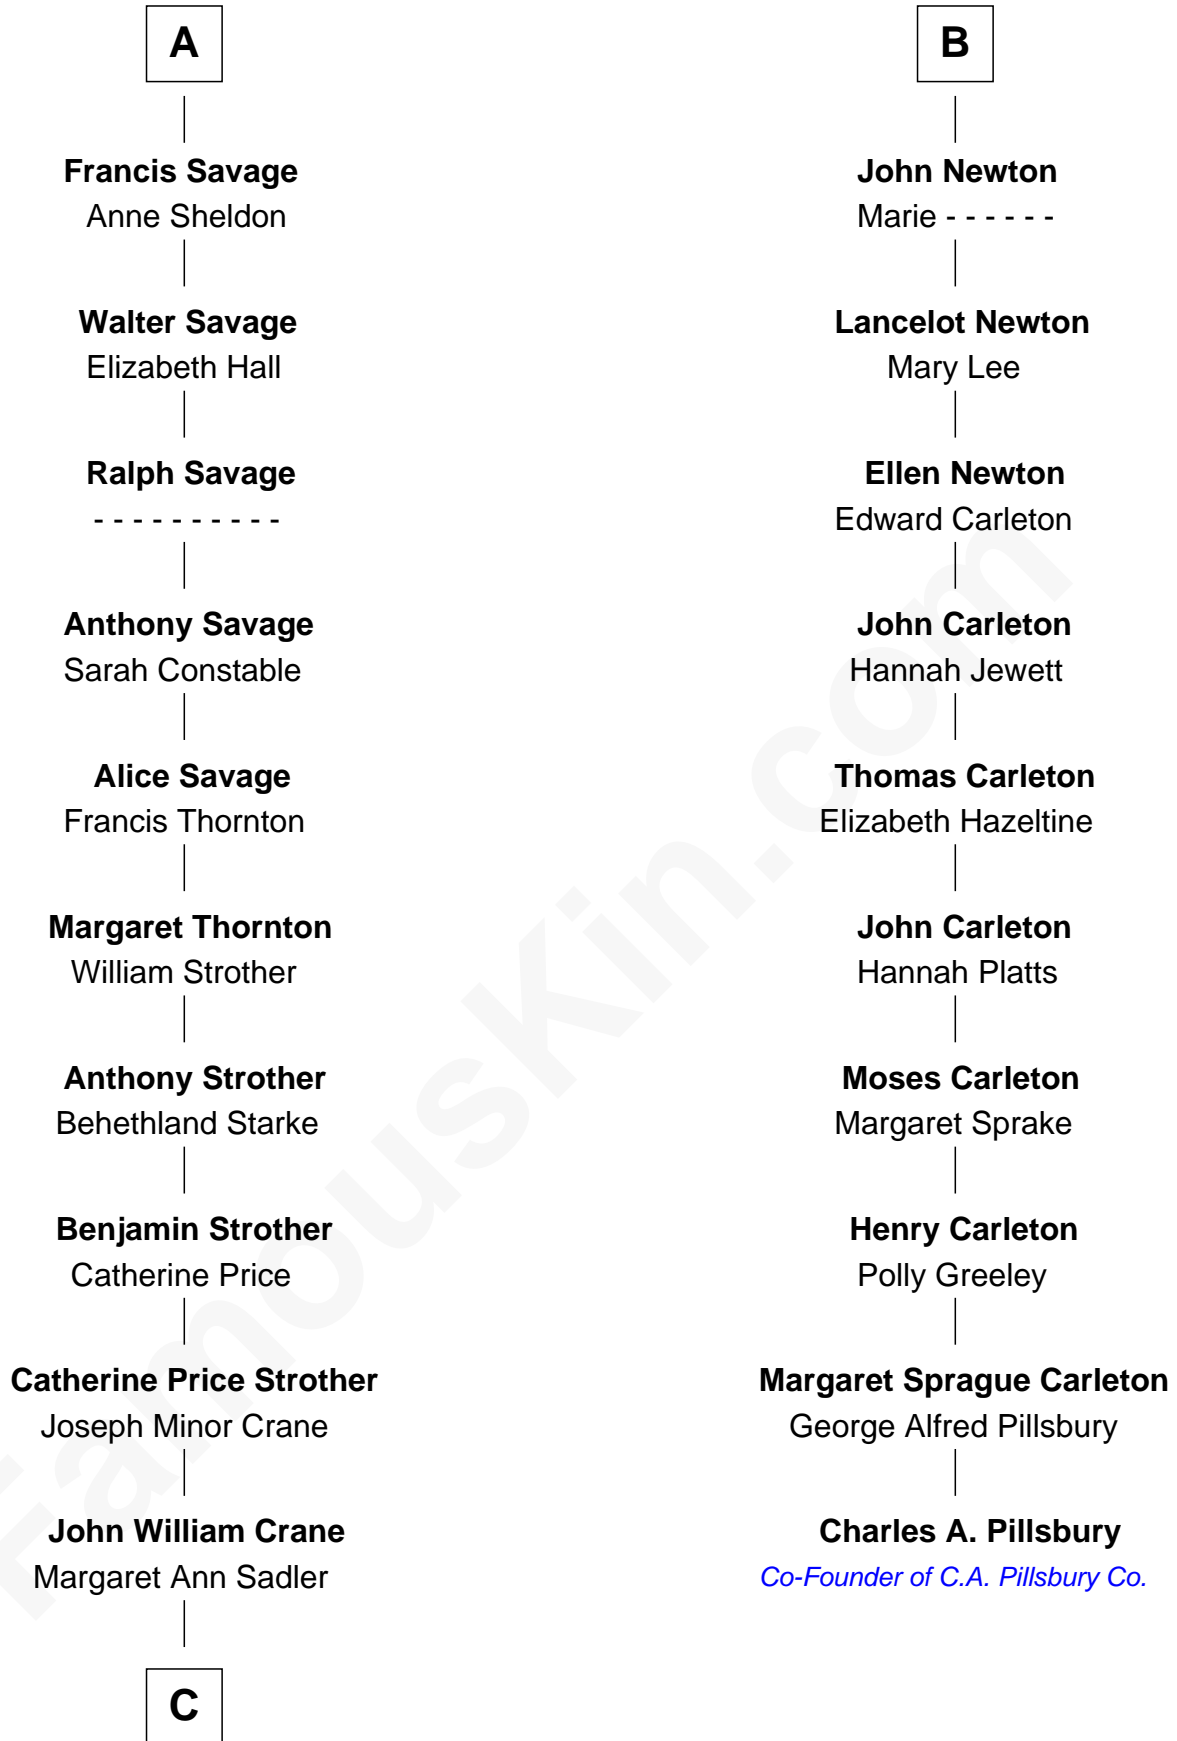

FamousKin.com
Relationship Chart of
Randolph Scott
Movie Actor

16th cousin 3 times removed of

Charles A. Pillsbury
Co-Founder of C.A. Pillsbury Co.

Edmund Fitzalan
 Alice de Warenne

Richard Fitzalan
 Eleanor Plantagenet

Aline Fitzalan
 Sir Roger le Strange

Sir Richard Fitzalan
 Elizabeth de Bohun

Lucy le Strange
 Sir William Willoughby

Elizabeth Fitzalan
 Sir Robert Goushill

Margery Willoughby
 Sir William FitzHugh

Joan Goushill
 Sir Thomas Stanley

Lora FitzHugh
 Sir John Constable

Katherine Stanley
 Sir John Savage

Isabel Constable
 Stephen de Thorpe

Sir Christopher Savage
 Anne Stanley

Margaret Thorpe
 John Newton

Sir Christopher Savage
 Anne Lygon

John Newton
 Margaret Grimston

A

B

C

—
Joseph Minor Crane

Lavinia Lionberger

—
Lucy Lionberger Crane

George Grant Scott