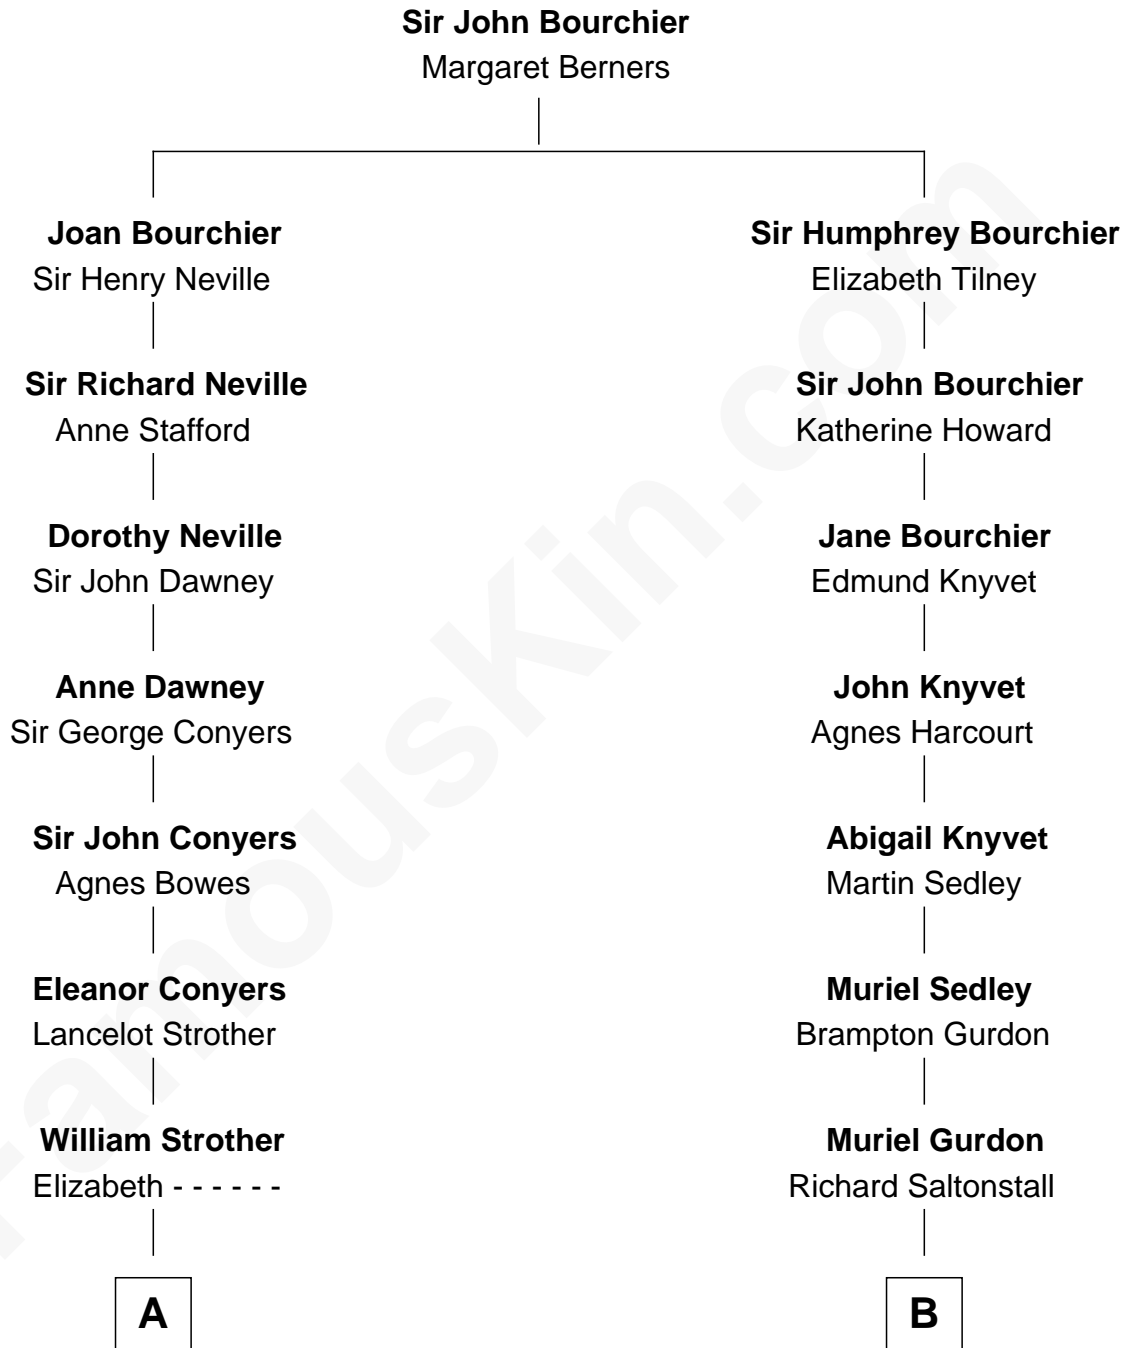

**FamousKin.com**  
**Relationship Chart of**  
**Randolph Scott**  
*Movie Actor*

15th cousin 3 times removed of  
**Carly Fiorina**  
*CEO of Hewlett-Packard*

C

**Joseph Tyree Sneed**  
Madelon Montross Juergens

**Carly Fiorina**  
*CEO of Hewlett-Packard*

FamousKin.com