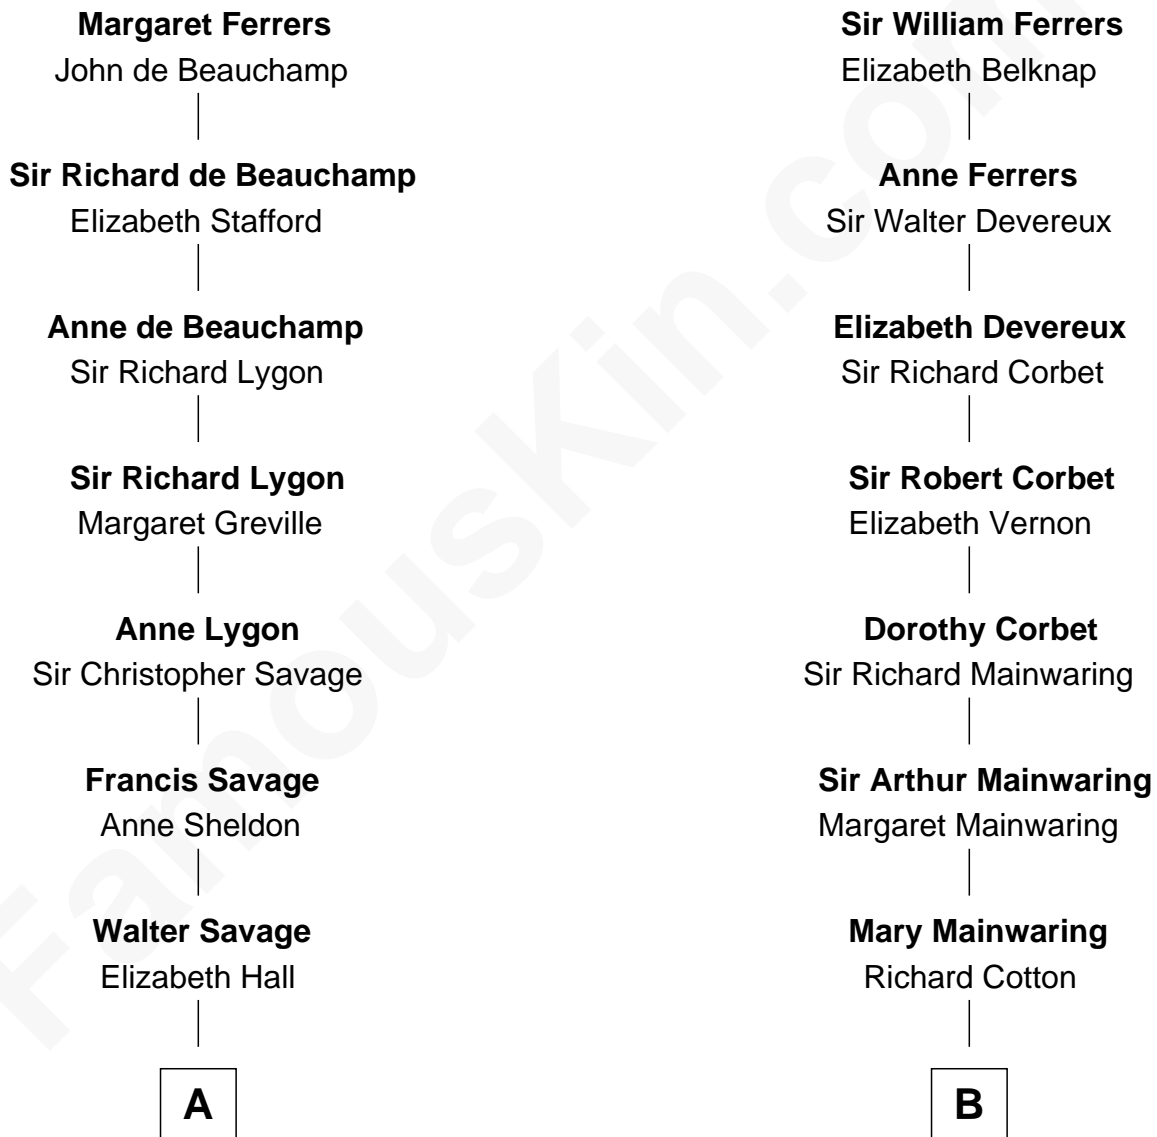

# FamousKin.com Relationship Chart of

**Randolph Scott**

*Movie Actor*

17th cousin 1 time removed of

**Illeana Douglas**

*TV and Movie Actress*

**Sir Edmund Ferrers**

Ellen Roche

C

Gregory Hesselberg

Joan Georgescu

Illeana Douglas

*TV and Movie Actress*

FamousKin.com