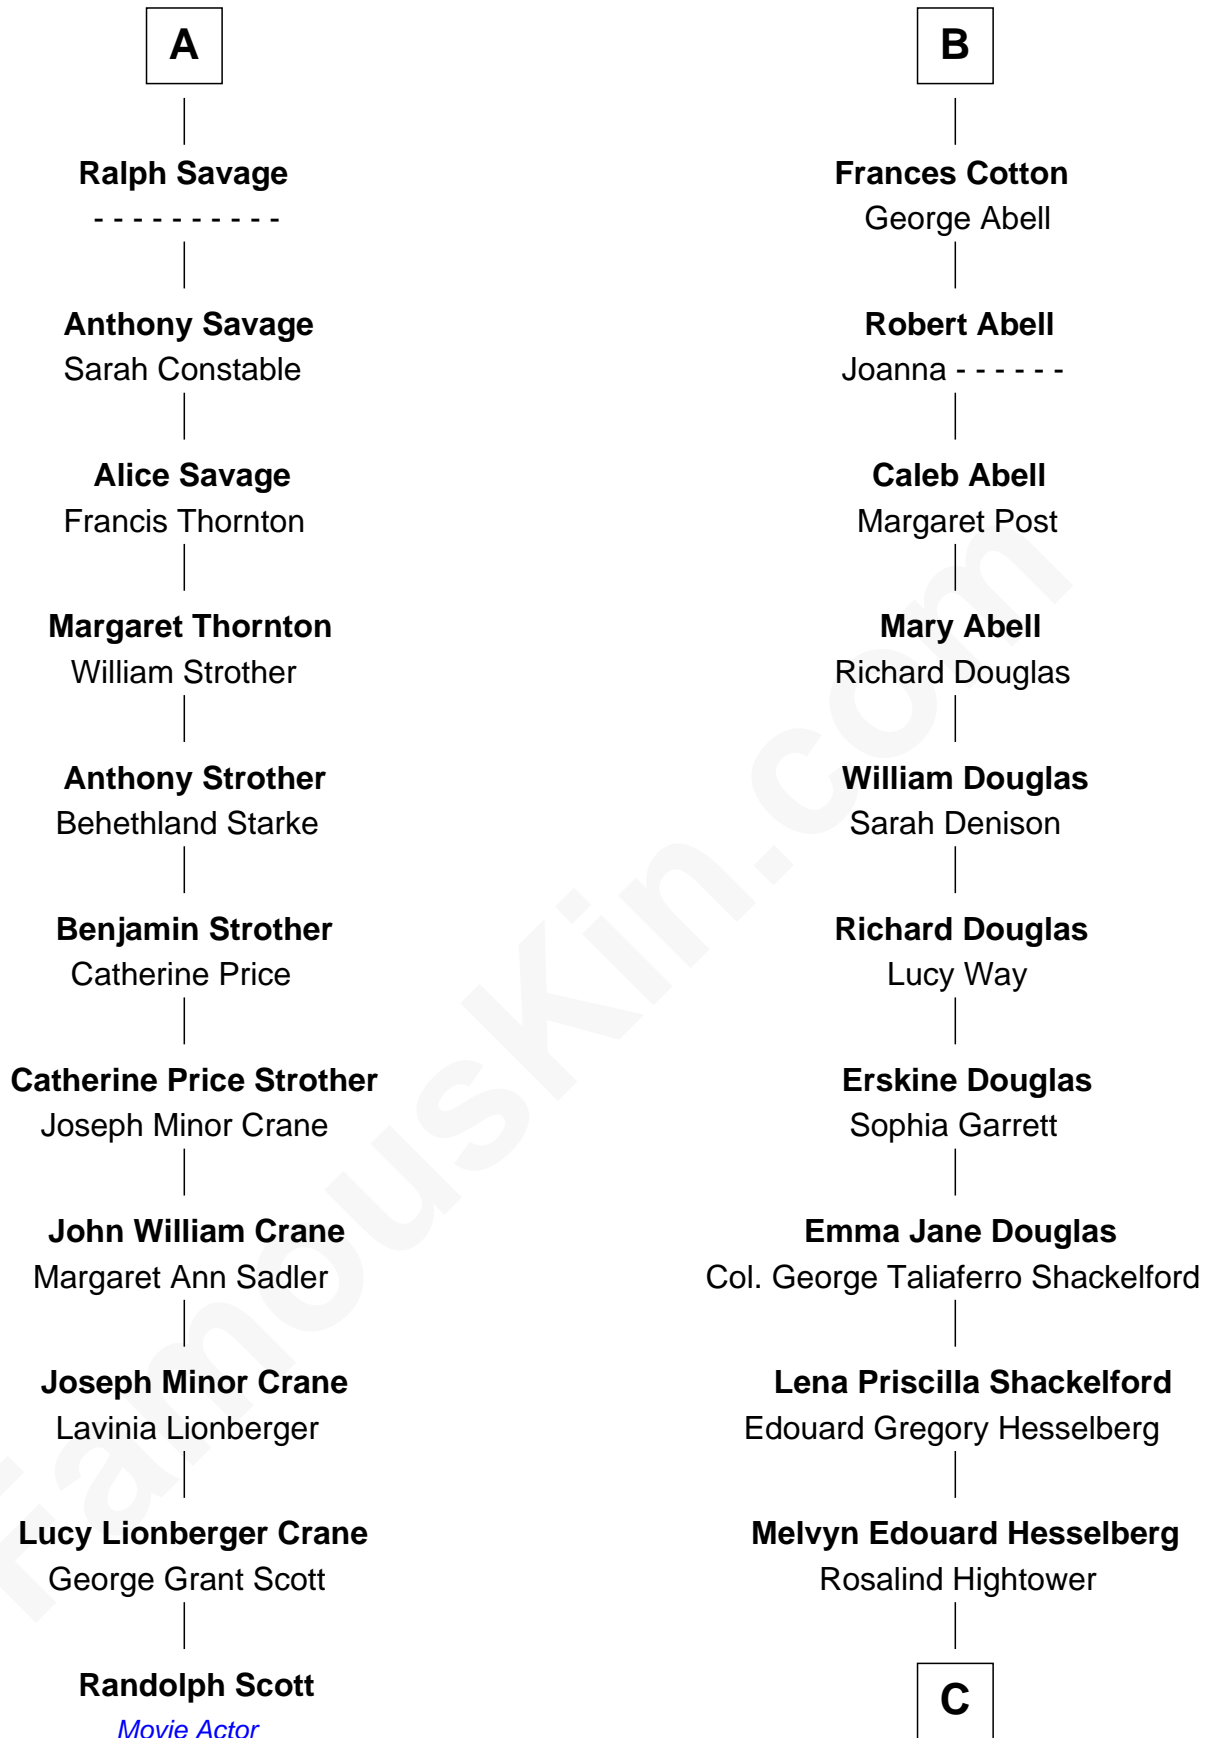

# FamousKin.com Relationship Chart of

**Randolph Scott**

*Movie Actor*

17th cousin 1 time removed of

**Illeana Douglas**

*TV and Movie Actress*

**Sir Edmund Ferrers**

Ellen Roche