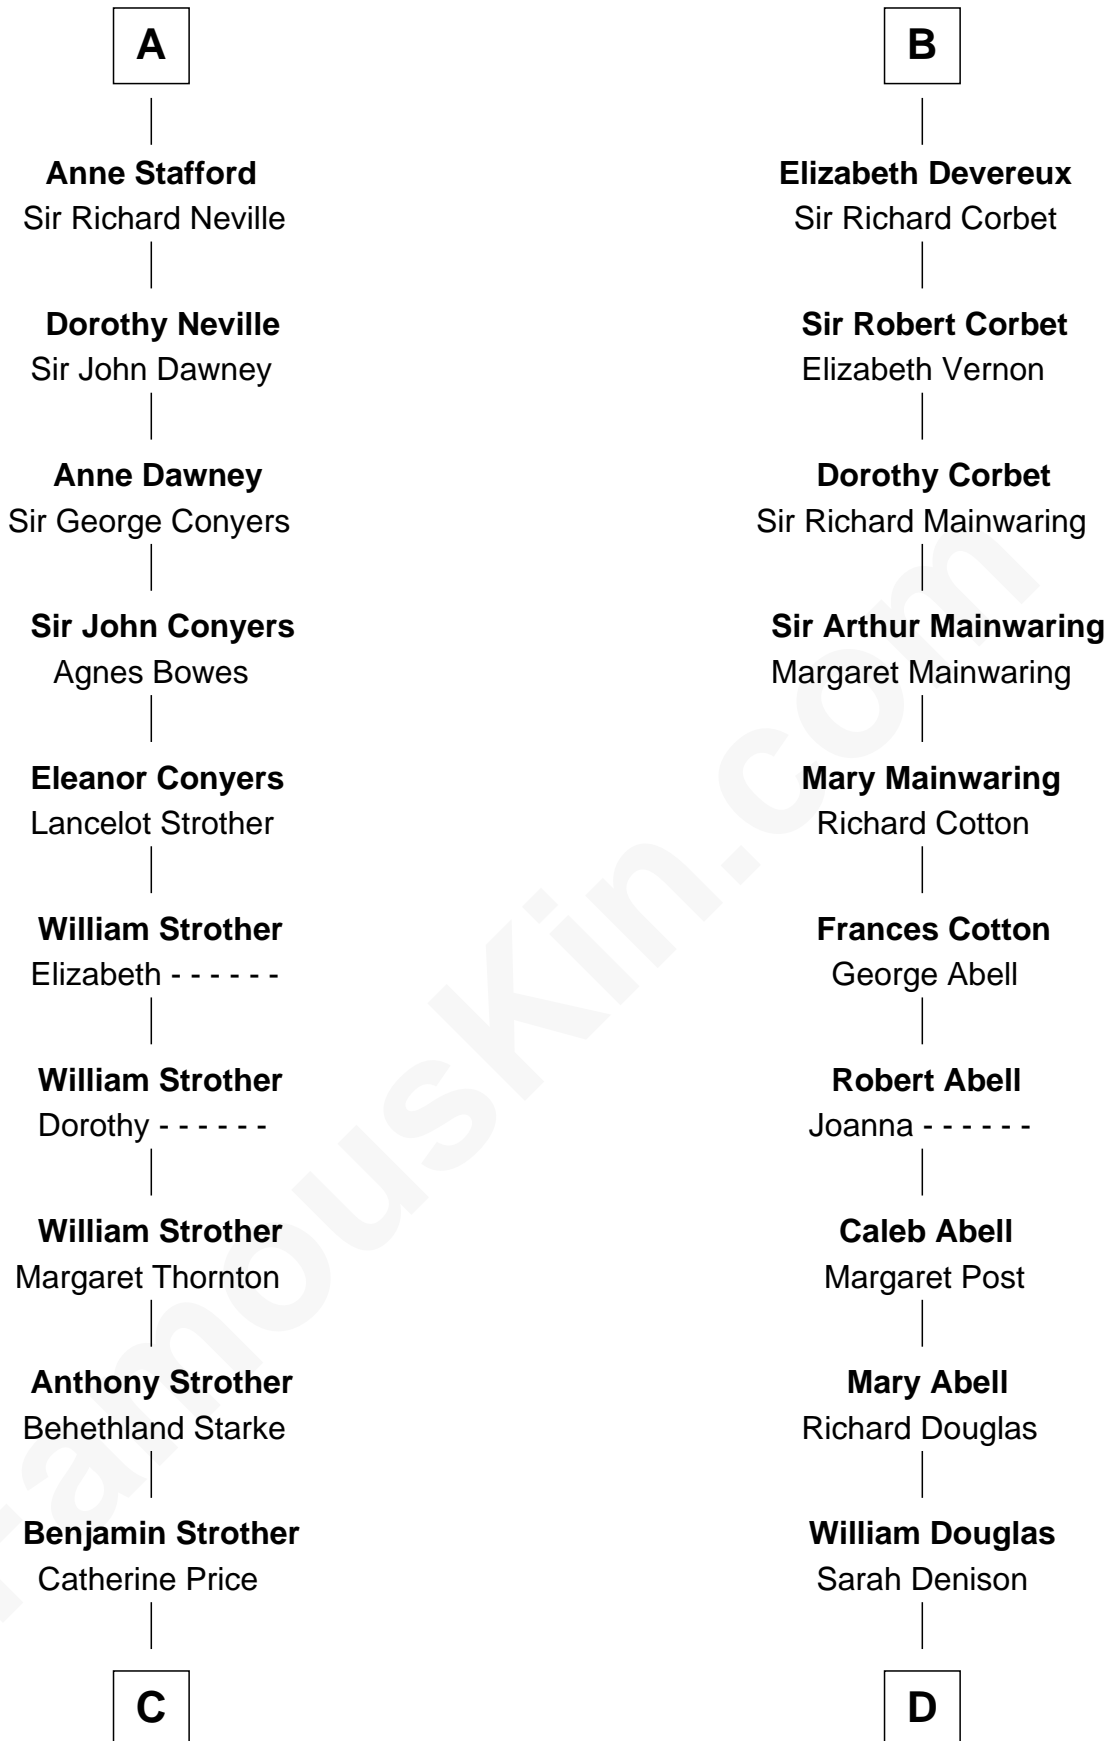

# FamousKin.com Relationship Chart of

**Randolph Scott**

*Movie Actor*

21st cousin of

**Melvyn Douglas**

*Movie Actor*

**Nicholas de Stafford**

**C**

**Catherine Price Strother**

Joseph Minor Crane

**John William Crane**

Margaret Ann Sadler

**Joseph Minor Crane**

Lavinia Lionberger

**Lucy Lionberger Crane**

George Grant Scott

**Randolph Scott**

*Movie Actor*

**D**

**Richard Douglas**

Lucy Way

**Erskine Douglas**

Sophia Garrett

**Emma Jane Douglas**