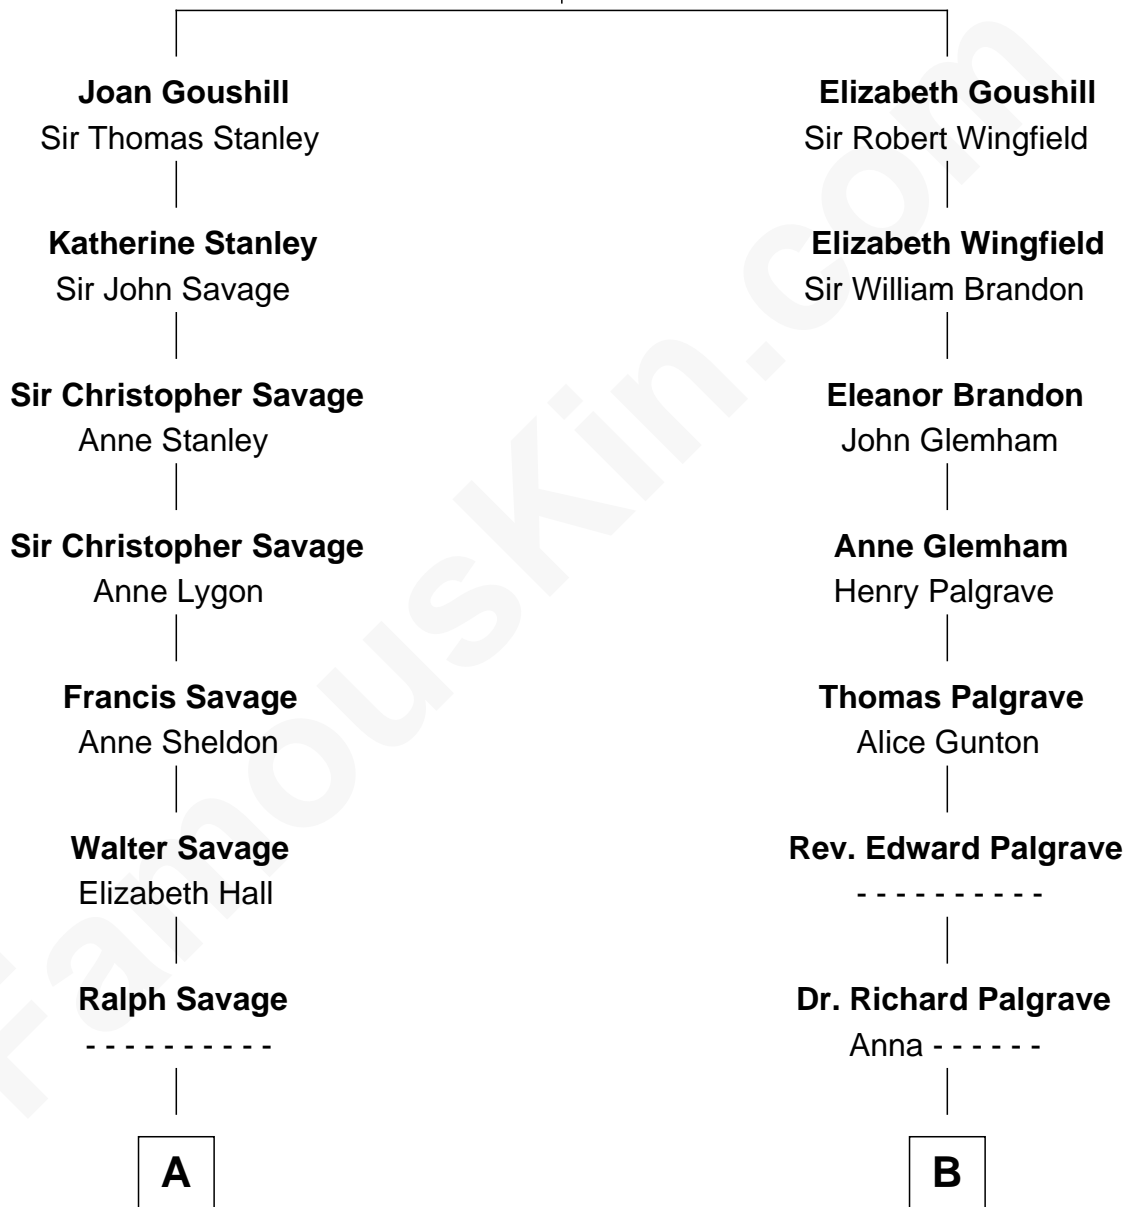

FamousKin.com
Relationship Chart of
Randolph Scott
Movie Actor

16th cousin 3 times removed of
Sarah Palin
9th Governor of Alaska

Sir Robert Goushill
 Elizabeth Fitzalan

C

Charles Francis Heath

Nellie Marie Brandt

Charles Richard Heath

Sarah Sheeran

Sarah Palin

9th Governor of Alaska

FamousKin.com