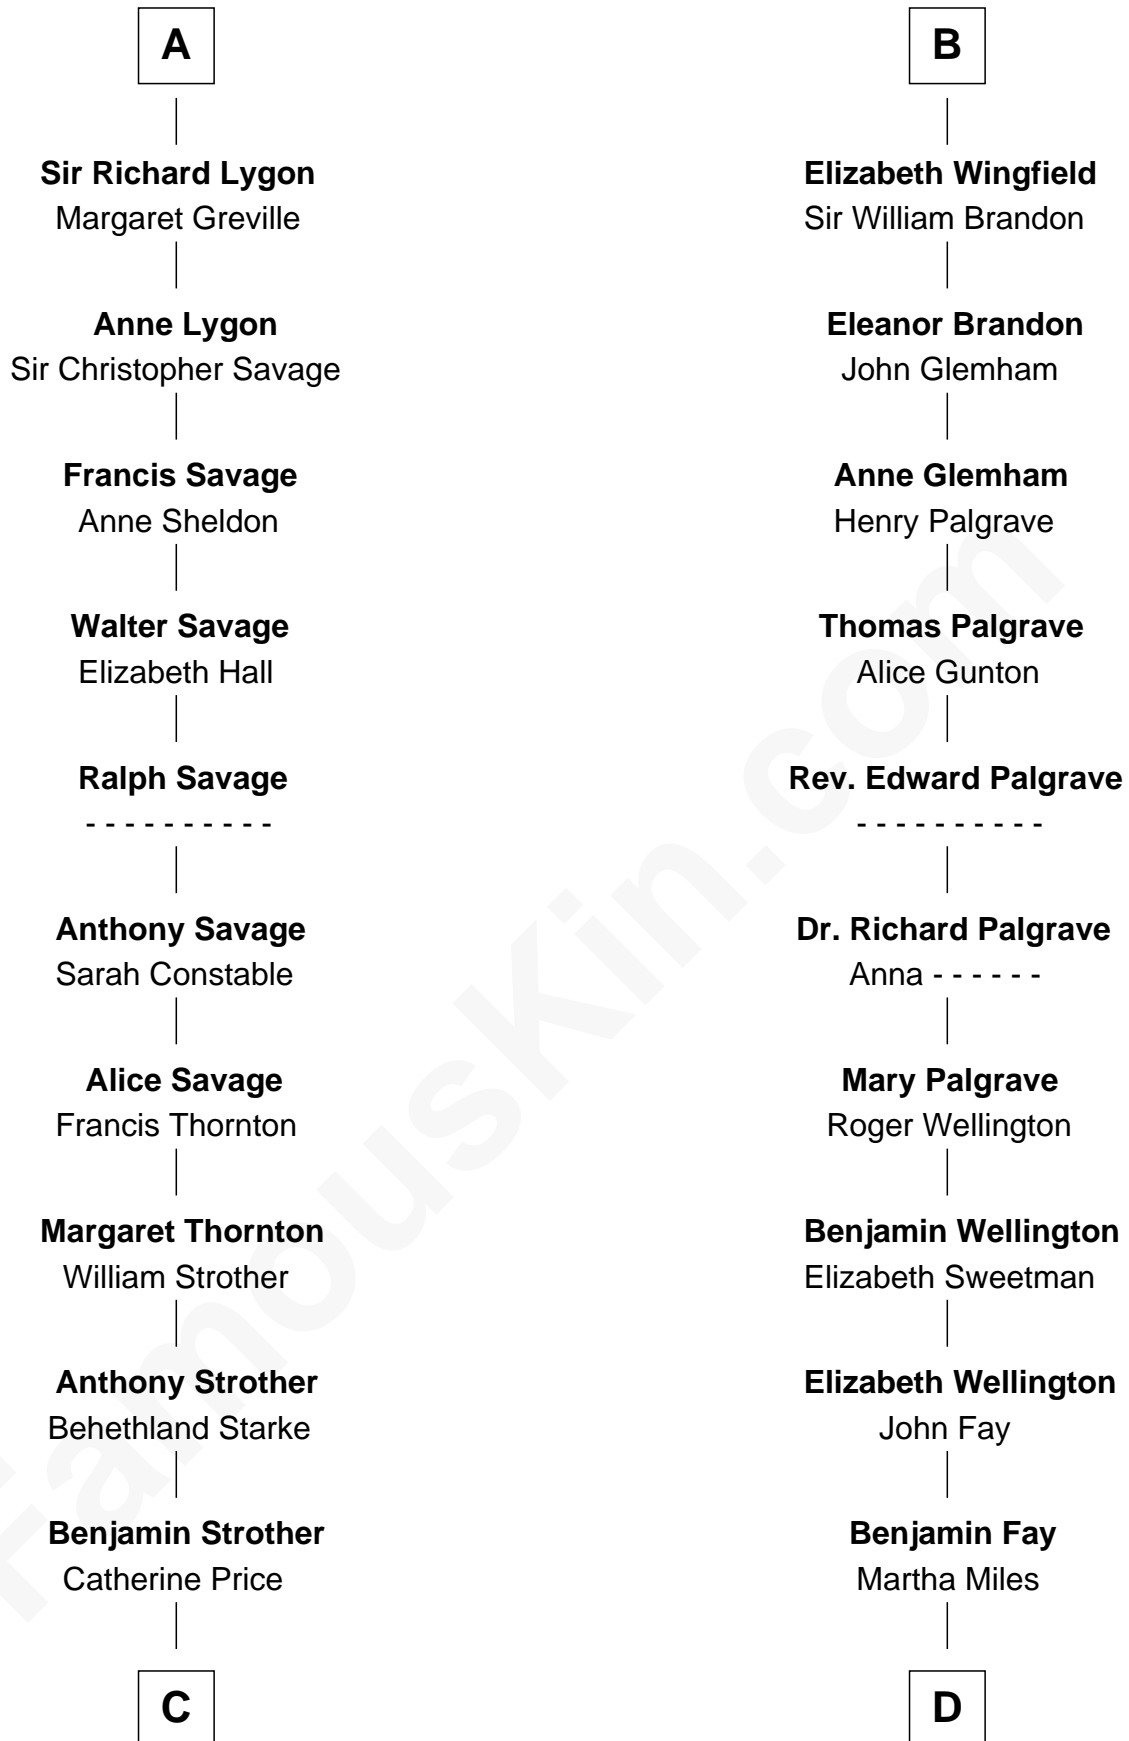

FamousKin.com
Relationship Chart of
Randolph Scott
Movie Actor

19th cousin 2 times removed of

Shubael D. Childs
Founder of S.D. Childs & Company

C

Catherine Price Strother

Joseph Minor Crane

John William Crane

Margaret Ann Sadler

Joseph Minor Crane

Lavinia Lionberger

Lucy Lionberger Crane

George Grant Scott

Randolph Scott

Movie Actor

D