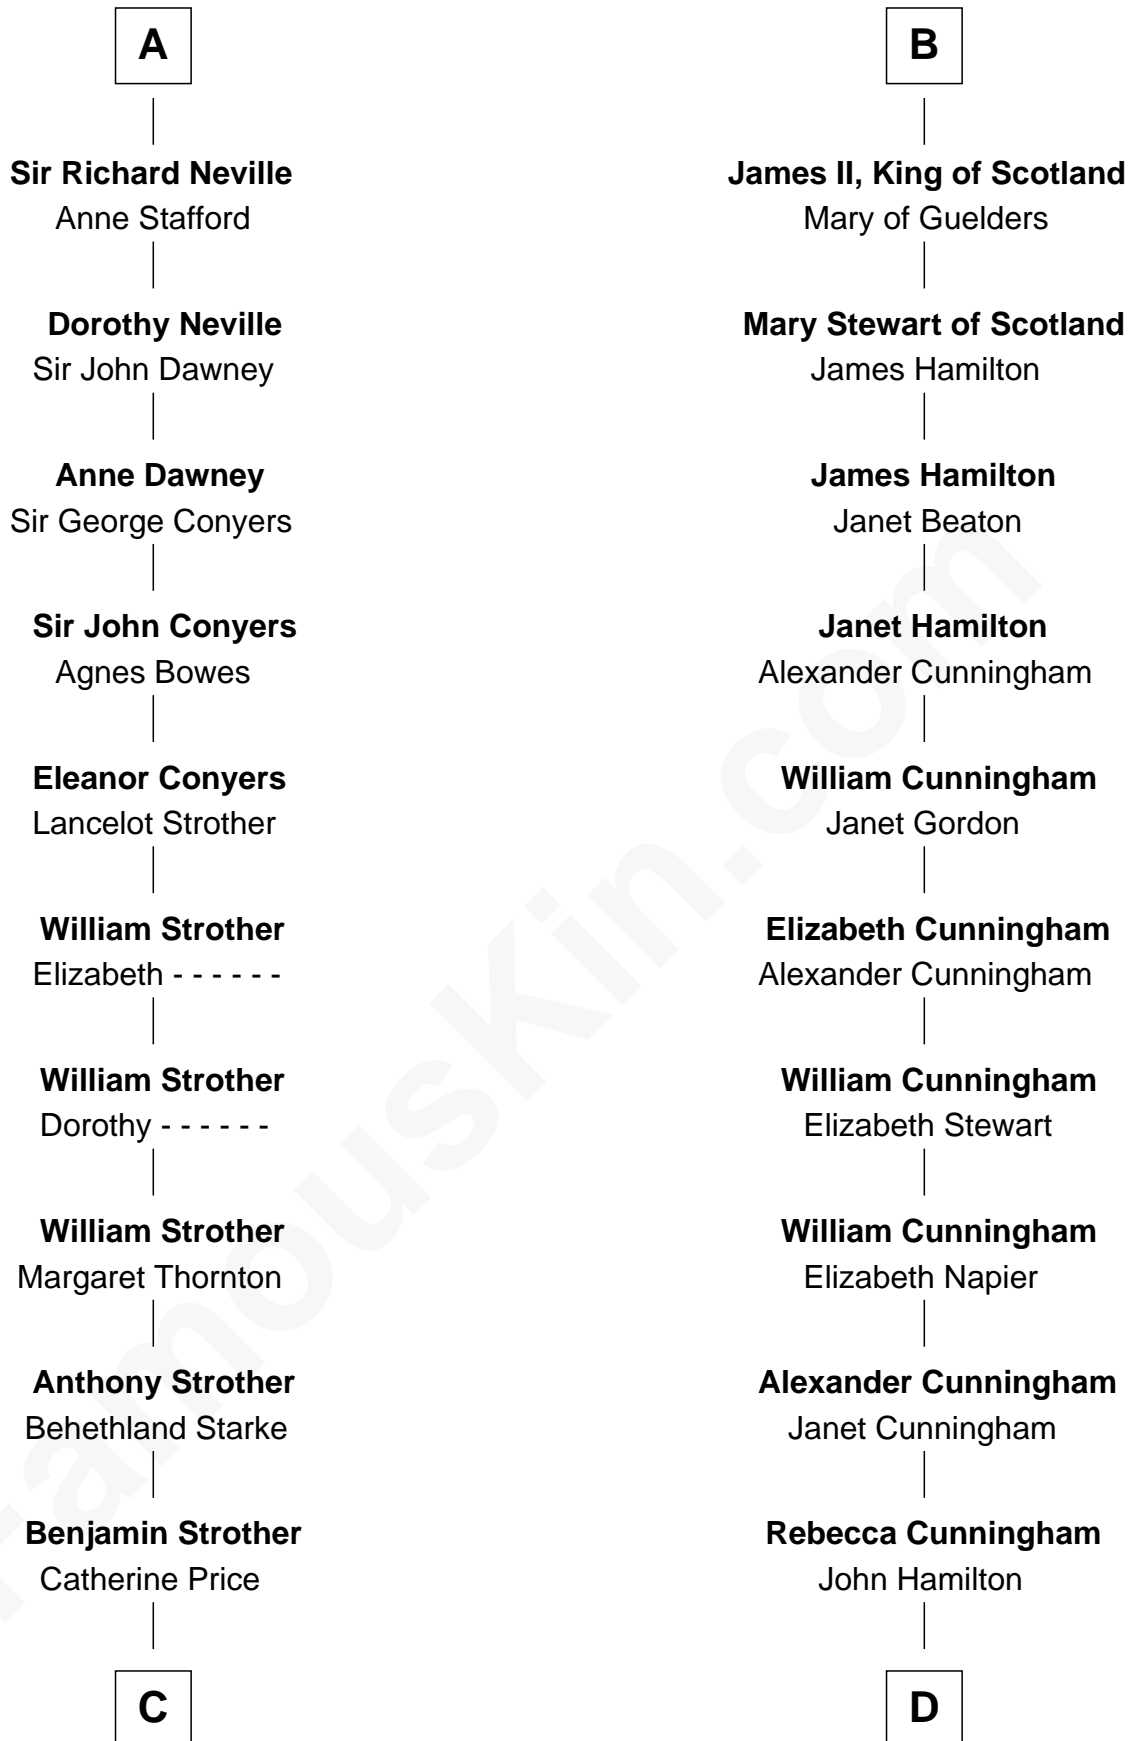

**FamousKin.com**  
**Relationship Chart of**  
**Randolph Scott**  
*Movie Actor*

19th cousin 2 times removed of  
**Alexander Hamilton**  
*1st U.S. Secretary of the Treasury*

**C**

**Catherine Price Strother**

Joseph Minor Crane

**John William Crane**

Margaret Ann Sadler

**Joseph Minor Crane**

Lavinia Lionberger

**Lucy Lionberger Crane**

George Grant Scott

**Randolph Scott**

*Movie Actor*

**D**

**Alexander Hamilton**

Elizabeth Pollock

**James A. Hamilton**

Rachel Fawcett

**Alexander Hamilton**

*1st U.S. Secretary of the Treasury*