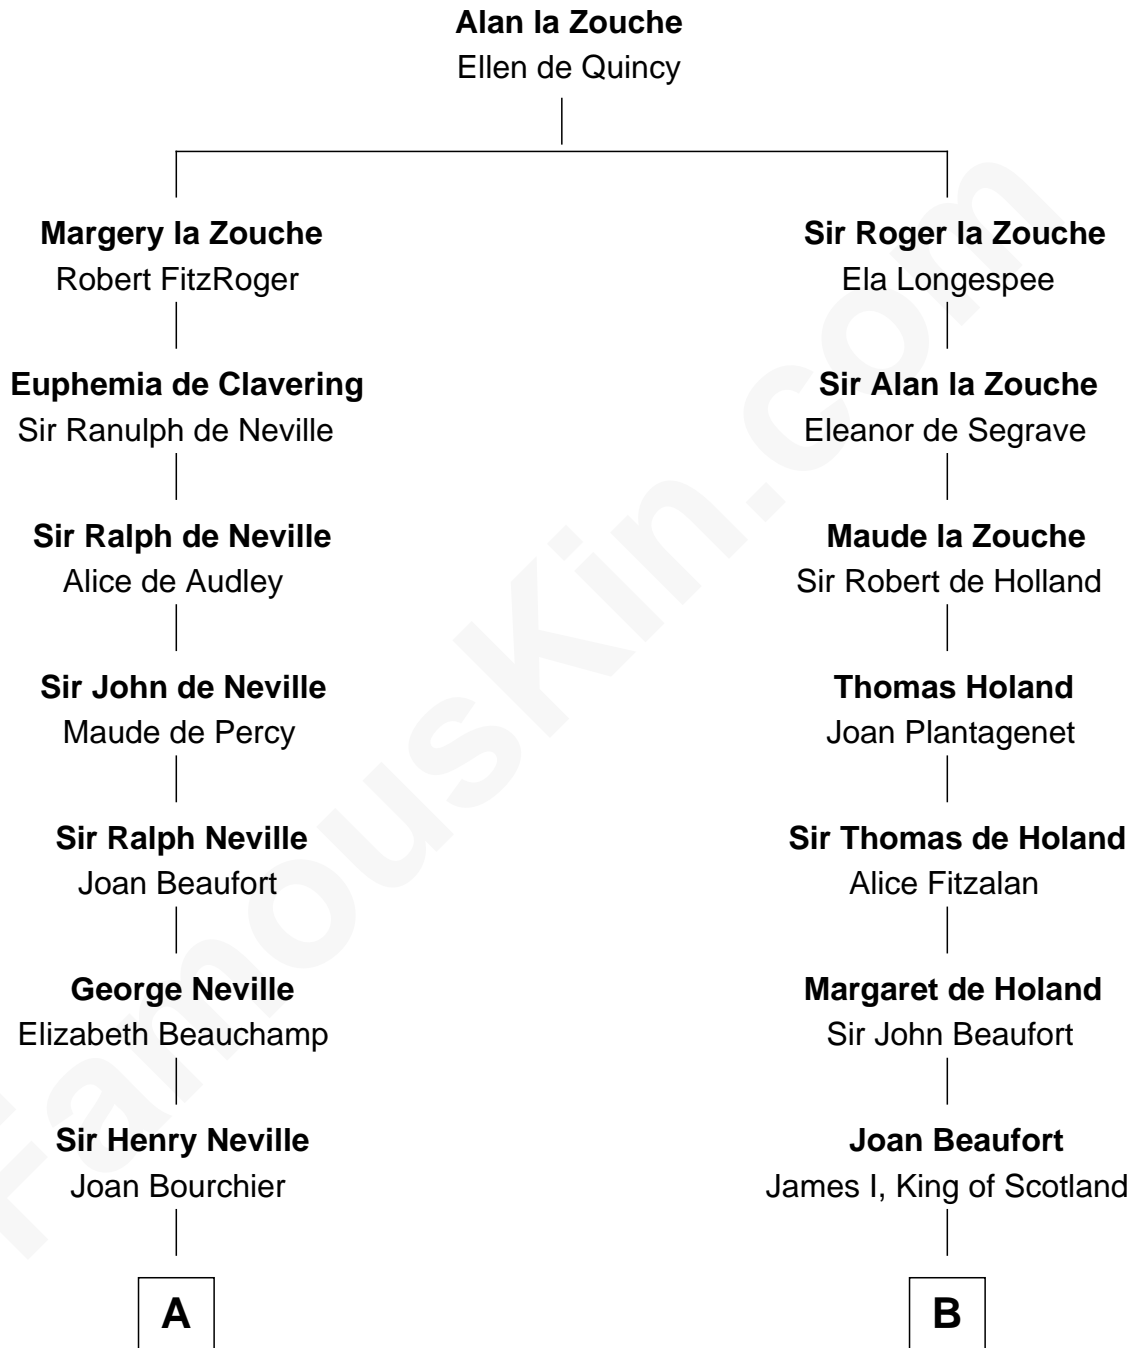

**FamousKin.com**  
**Relationship Chart of**  
**Randolph Scott**  
*Movie Actor*

19th cousin 2 times removed of  
**Alexander Hamilton**  
*1st U.S. Secretary of the Treasury*

**C**

**Catherine Price Strother**

Joseph Minor Crane

**John William Crane**

Margaret Ann Sadler

**Joseph Minor Crane**

Lavinia Lionberger

**Lucy Lionberger Crane**

George Grant Scott

**Randolph Scott**