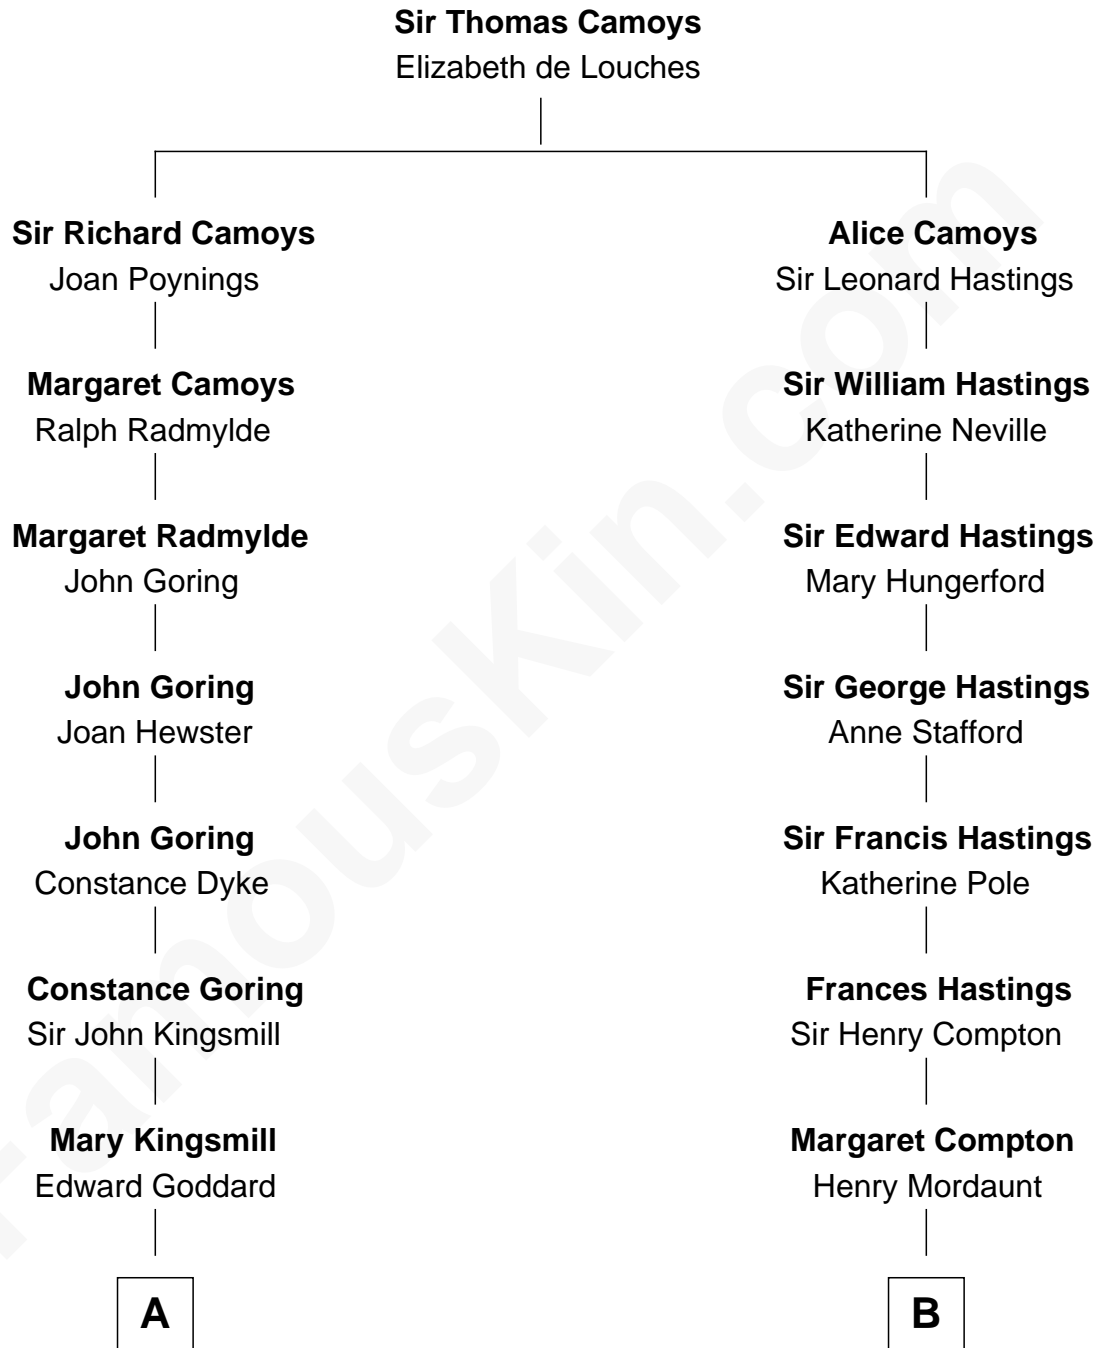

FamousKin.com
Relationship Chart of
Randolph Scott
Movie Actor

17th cousin 2 times removed of
Princess Diana
Princess of Wales

C

—
Joseph Minor Crane

Lavinia Lionberger

—
Lucy Lionberger Crane

George Grant Scott

—
Randolph Scott

Movie Actor

FamousKin.com