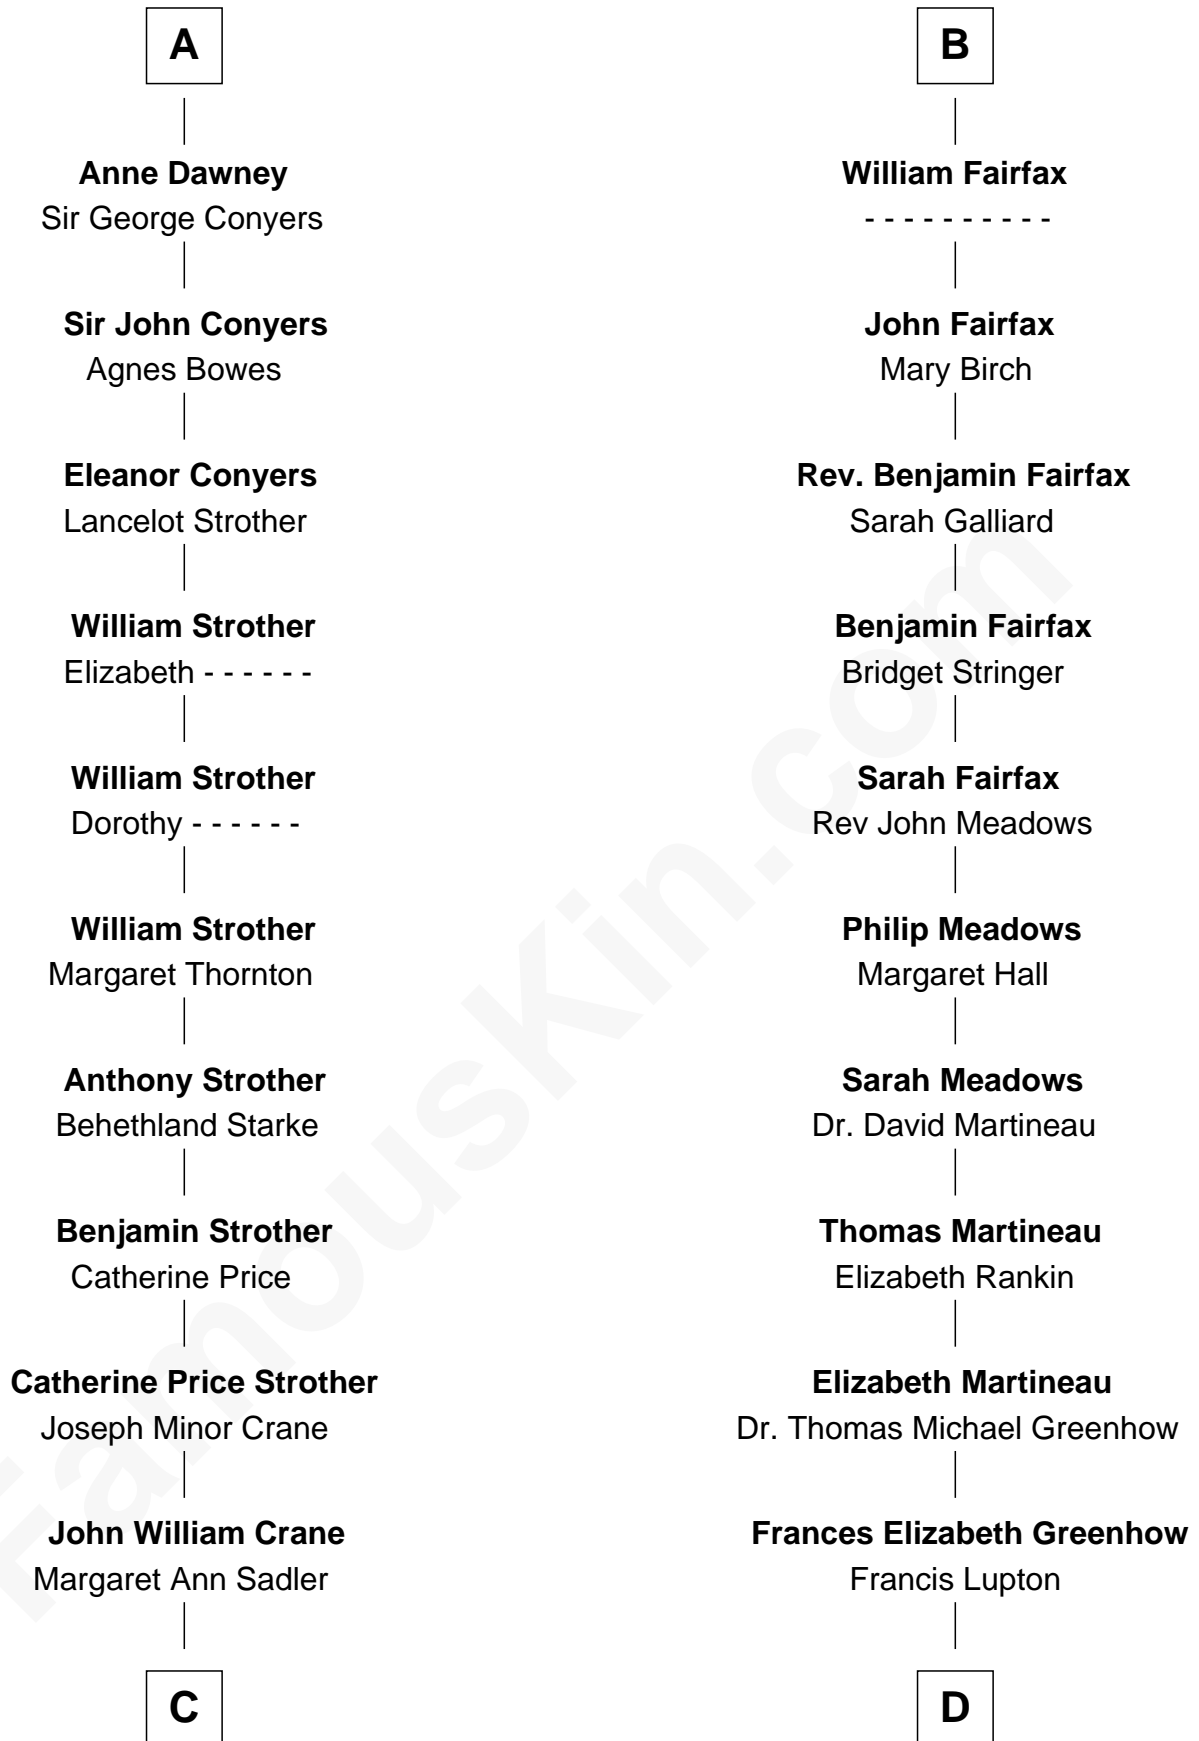

FamousKin.com
Relationship Chart of
Randolph Scott
Movie Actor

19th cousin 2 times removed of
Catherine Middleton
Princess of Wales

C

Joseph Minor Crane

Lavinia Lionberger

Lucy Lionberger Crane

George Grant Scott