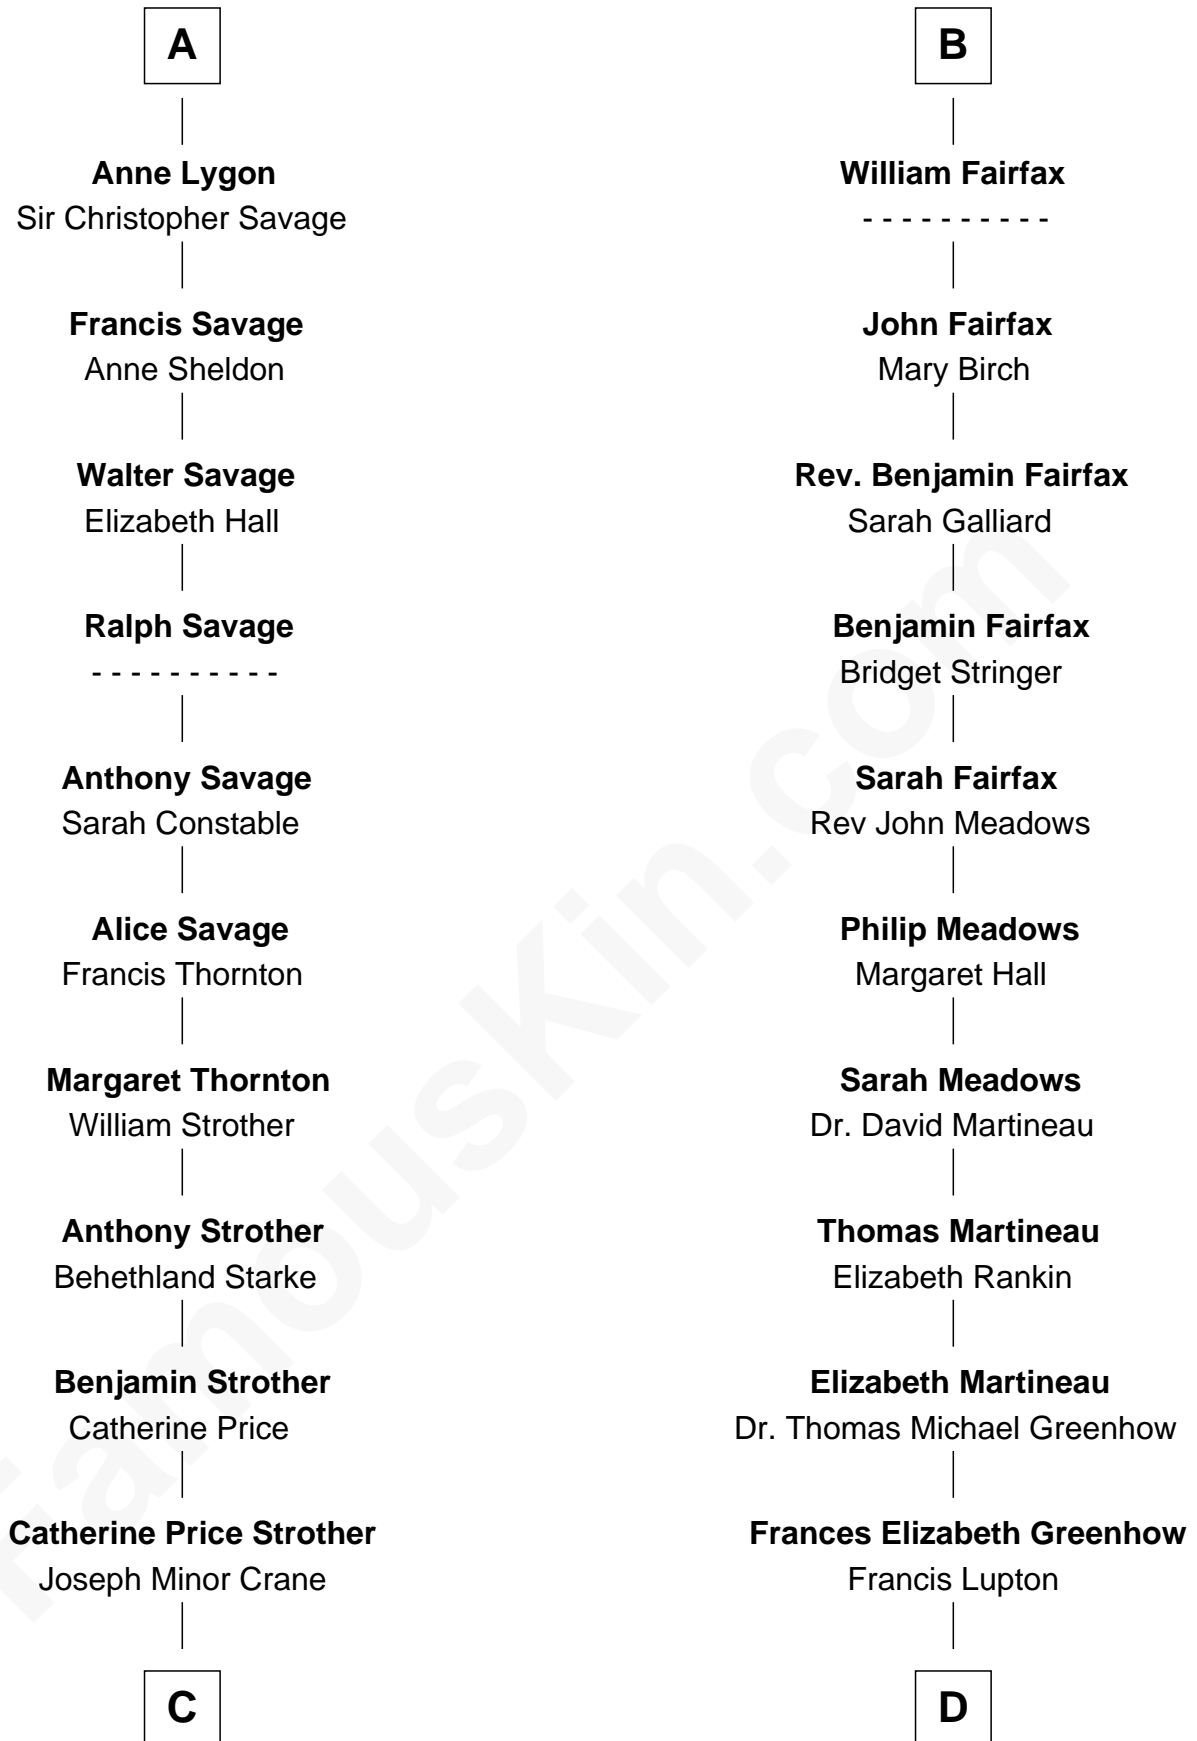

**FamousKin.com**  
**Relationship Chart of**  
**Randolph Scott**  
*Movie Actor*

20th cousin 1 time removed of  
**Catherine Middleton**  
*Princess of Wales*

**Margaret de Audley**  
 Ralph de Stafford

**C**

**John William Crane**  
Margaret Ann Sadler

**Joseph Minor Crane**  
Lavinia Lionberger

**Lucy Lionberger Crane**  
George Grant Scott

**Randolph Scott**  
*Movie Actor*

**D**

**Francis Martineau Lupton**  
Harriet Albina Davis

**Olive Christina Lupton**  
Richard Noel Middleton

**Peter Francis Middleton**  
Valerie Glassborow

**Michael Francis Middleton**  
Carole Elizabeth Goldsmith

**Catherine Middleton**  
*Princess of Wales*