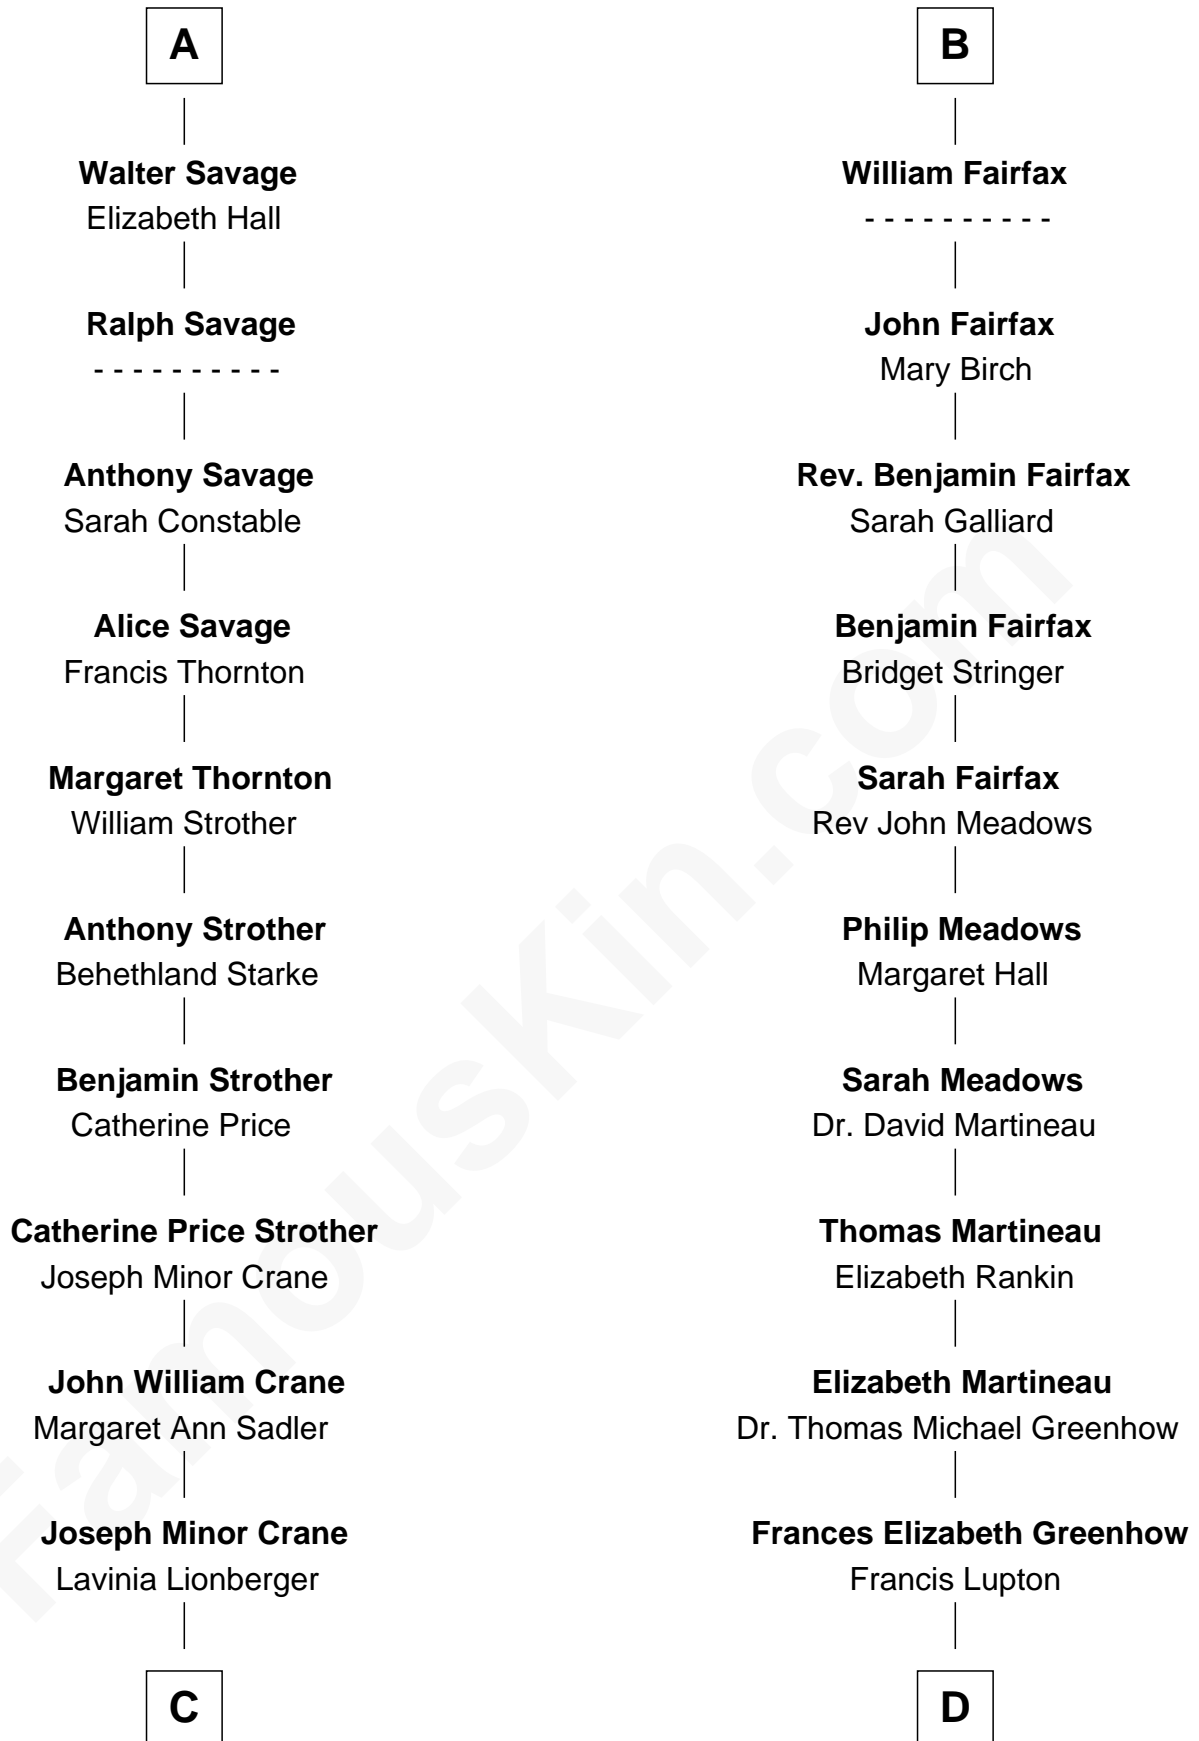

FamousKin.com
Relationship Chart of
Randolph Scott
Movie Actor

18th cousin 3 times removed of
Catherine Middleton
Princess of Wales

C

Lucy Lionberger Crane

George Grant Scott

Randolph Scott

Movie Actor

D

Francis Martineau Lupton

Harriet Albina Davis

Olive Christina Lupton

Richard Noel Middleton

Peter Francis Middleton

Valerie Glassborow

Michael Francis Middleton

Carole Elizabeth Goldsmith