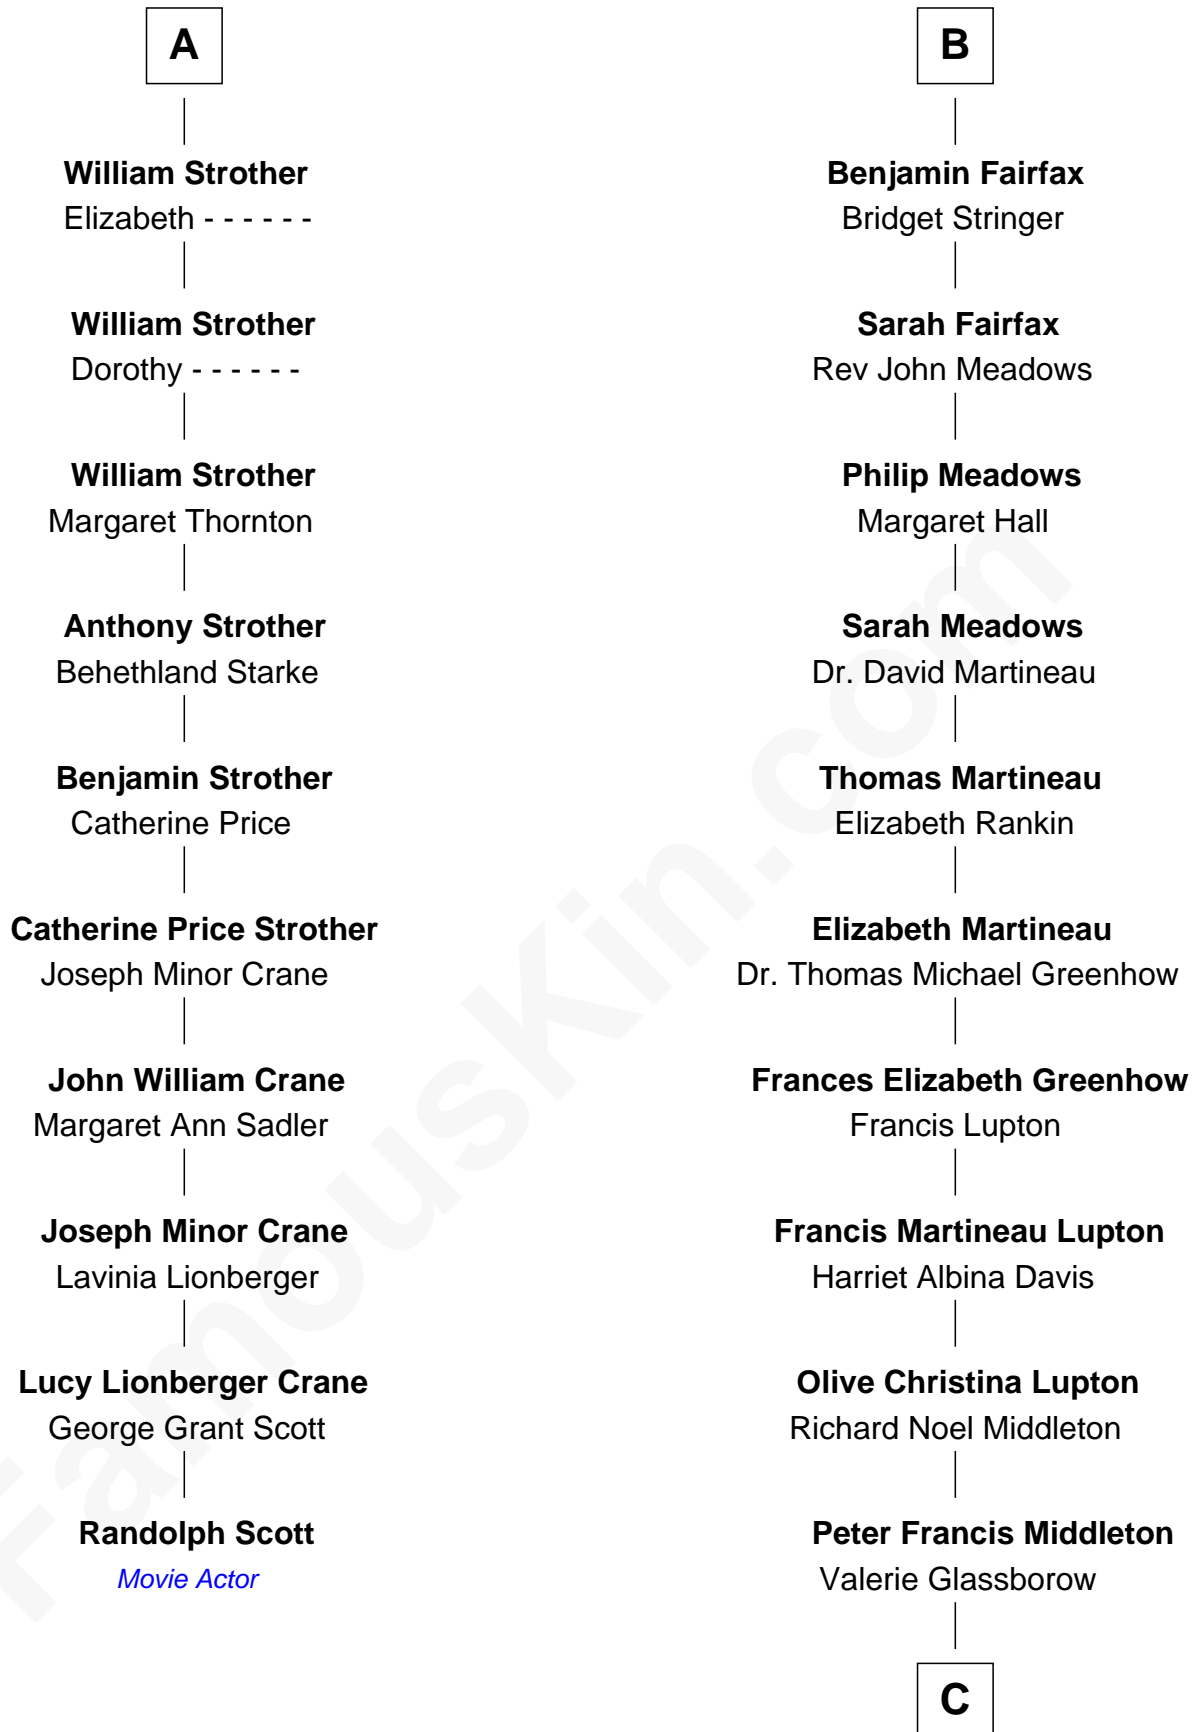

FamousKin.com
Relationship Chart of
Randolph Scott
Movie Actor

16th cousin 2 times removed of
Catherine Middleton
Princess of Wales

C

Michael Francis Middleton

Carole Elizabeth Goldsmith

Catherine Middleton

Princess of Wales

FamousKin.com