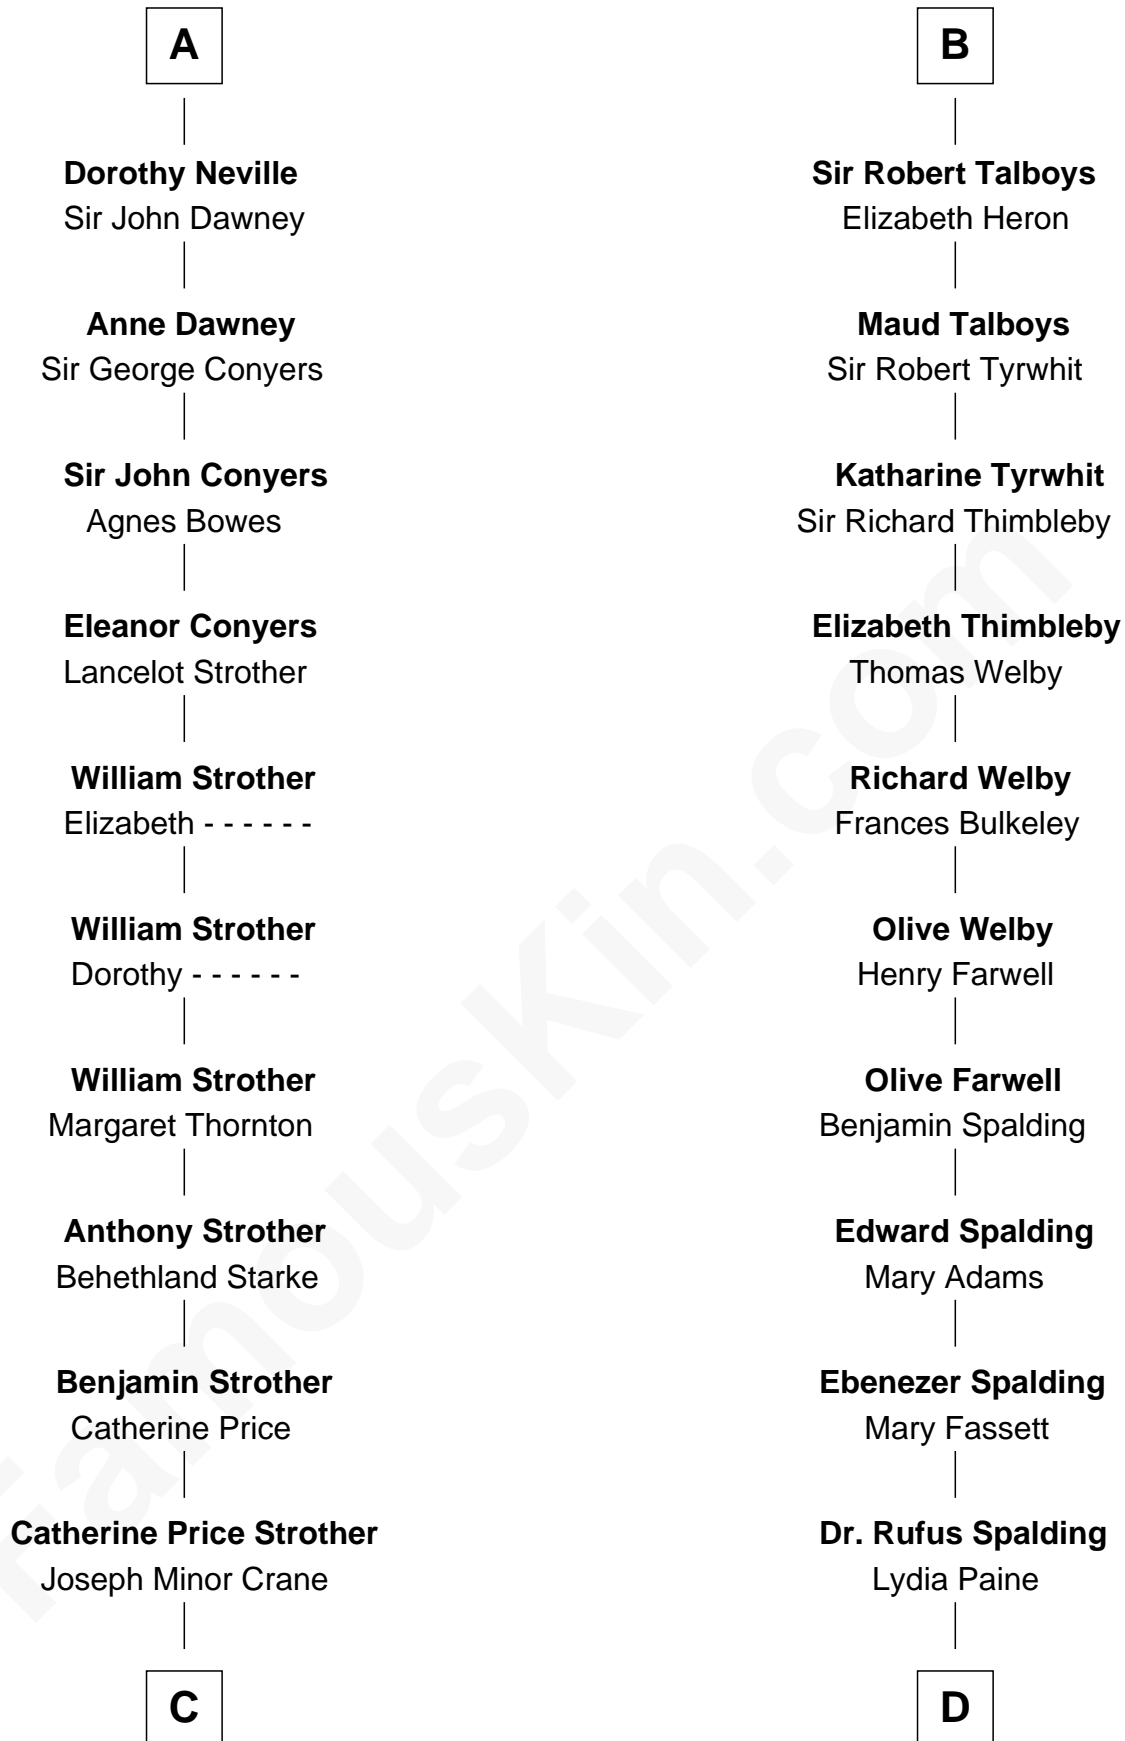

FamousKin.com
Relationship Chart of
Randolph Scott
Movie Actor

19th cousin 1 time removed of
William Rufus Day
36th U.S. Secretary of State

C

John William Crane
Margaret Ann Sadler

Joseph Minor Crane
Lavinia Lionberger

Lucy Lionberger Crane
George Grant Scott

Randolph Scott
Movie Actor

D

Rufus Paine Spalding
Lucretia A. Swift

Emily Swift Spalding
Luther Day

William Rufus Day
36th U.S. Secretary of State

FamousKin.com