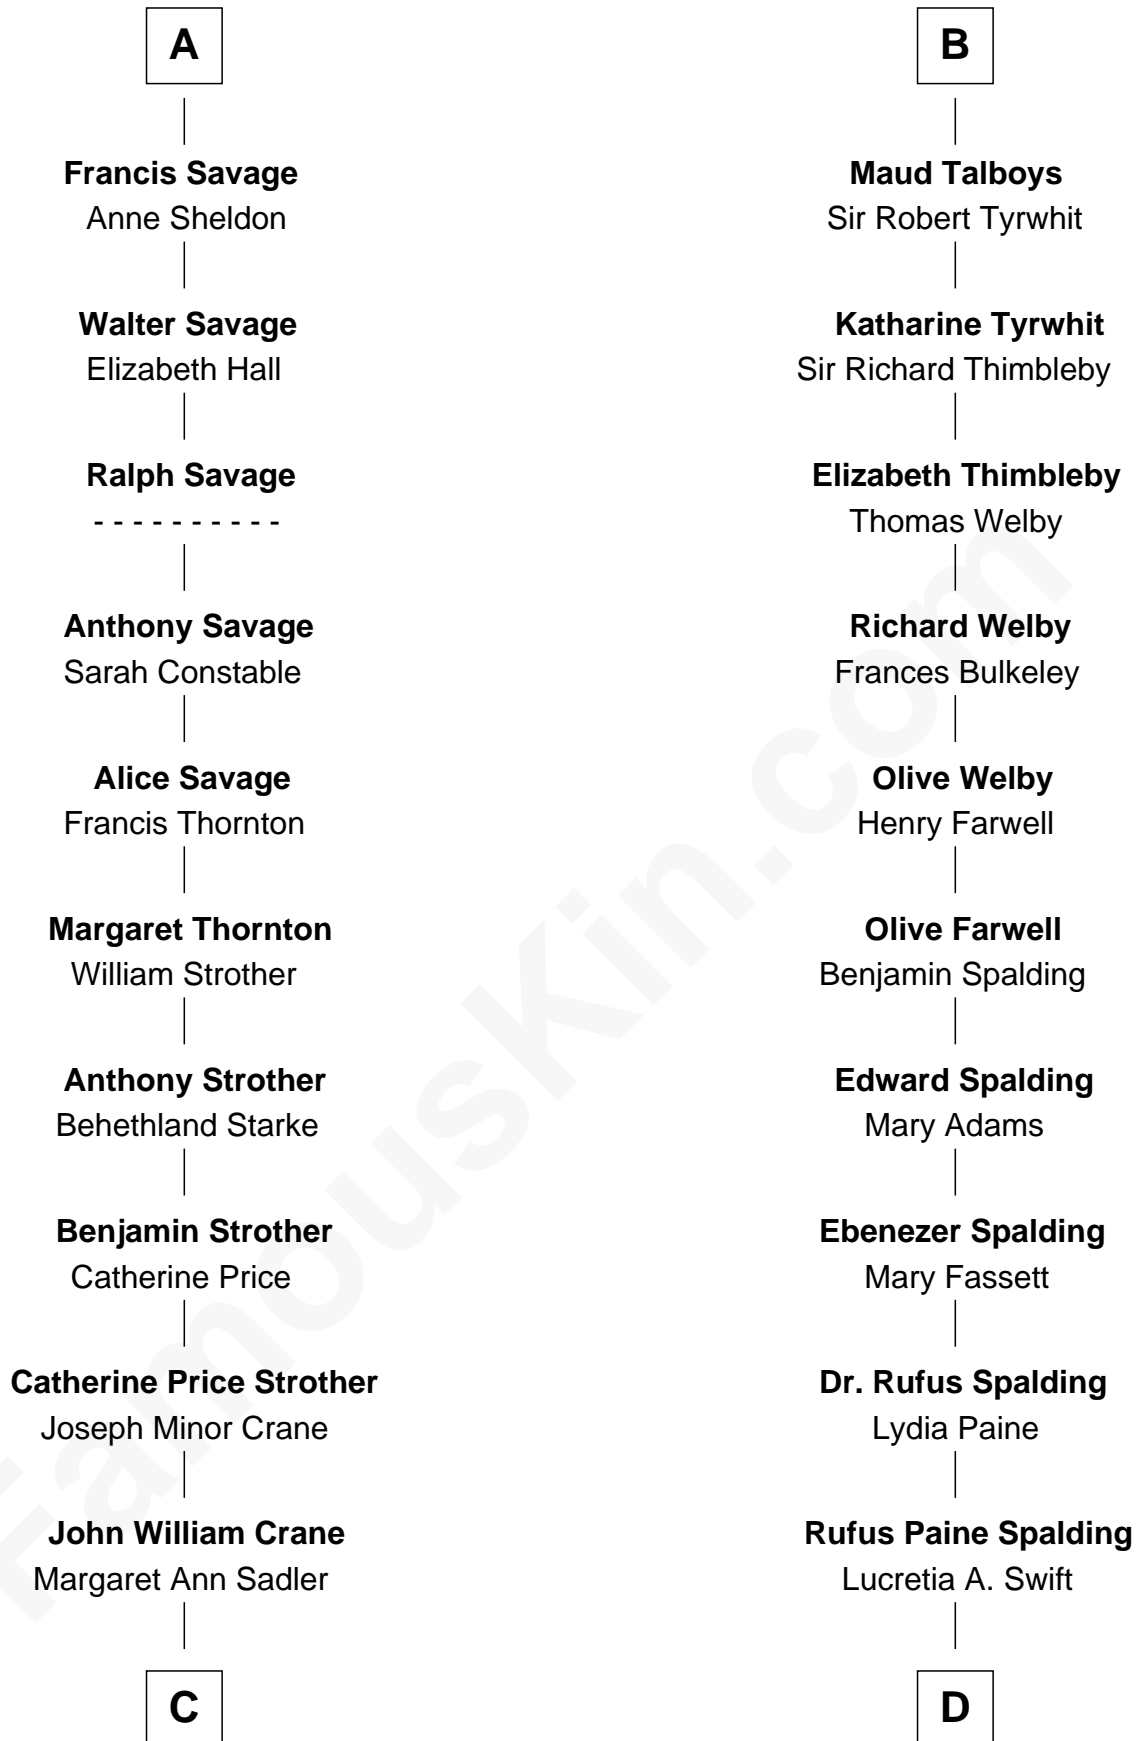

FamousKin.com
Relationship Chart of
Randolph Scott
Movie Actor

18th cousin 1 time removed of
William Rufus Day
36th U.S. Secretary of State

C

Joseph Minor Crane

Lavinia Lionberger

Lucy Lionberger Crane

George Grant Scott

Randolph Scott

Movie Actor

D

Emily Swift Spalding

Luther Day

William Rufus Day

36th U.S. Secretary of State

FamousKin.com