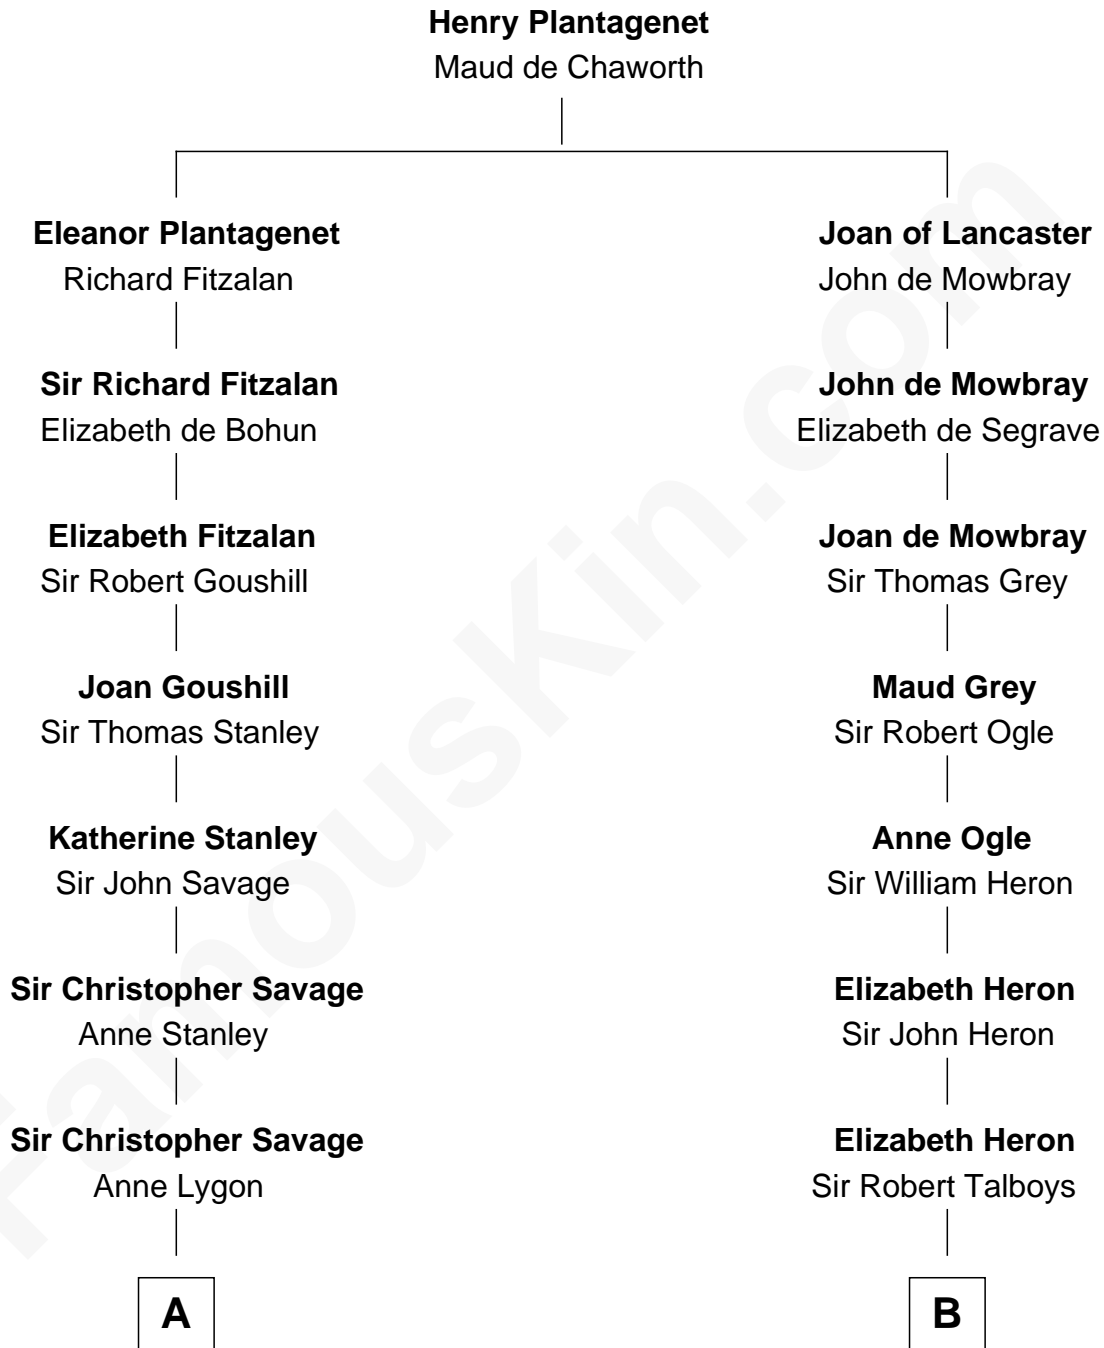

FamousKin.com
Relationship Chart of
Randolph Scott
Movie Actor

18th cousin 1 time removed of
William Rufus Day
36th U.S. Secretary of State

C

Joseph Minor Crane

Lavinia Lionberger

Lucy Lionberger Crane

George Grant Scott

Randolph Scott

Movie Actor

D

Emily Swift Spalding

Luther Day

William Rufus Day

36th U.S. Secretary of State

FamousKin.com