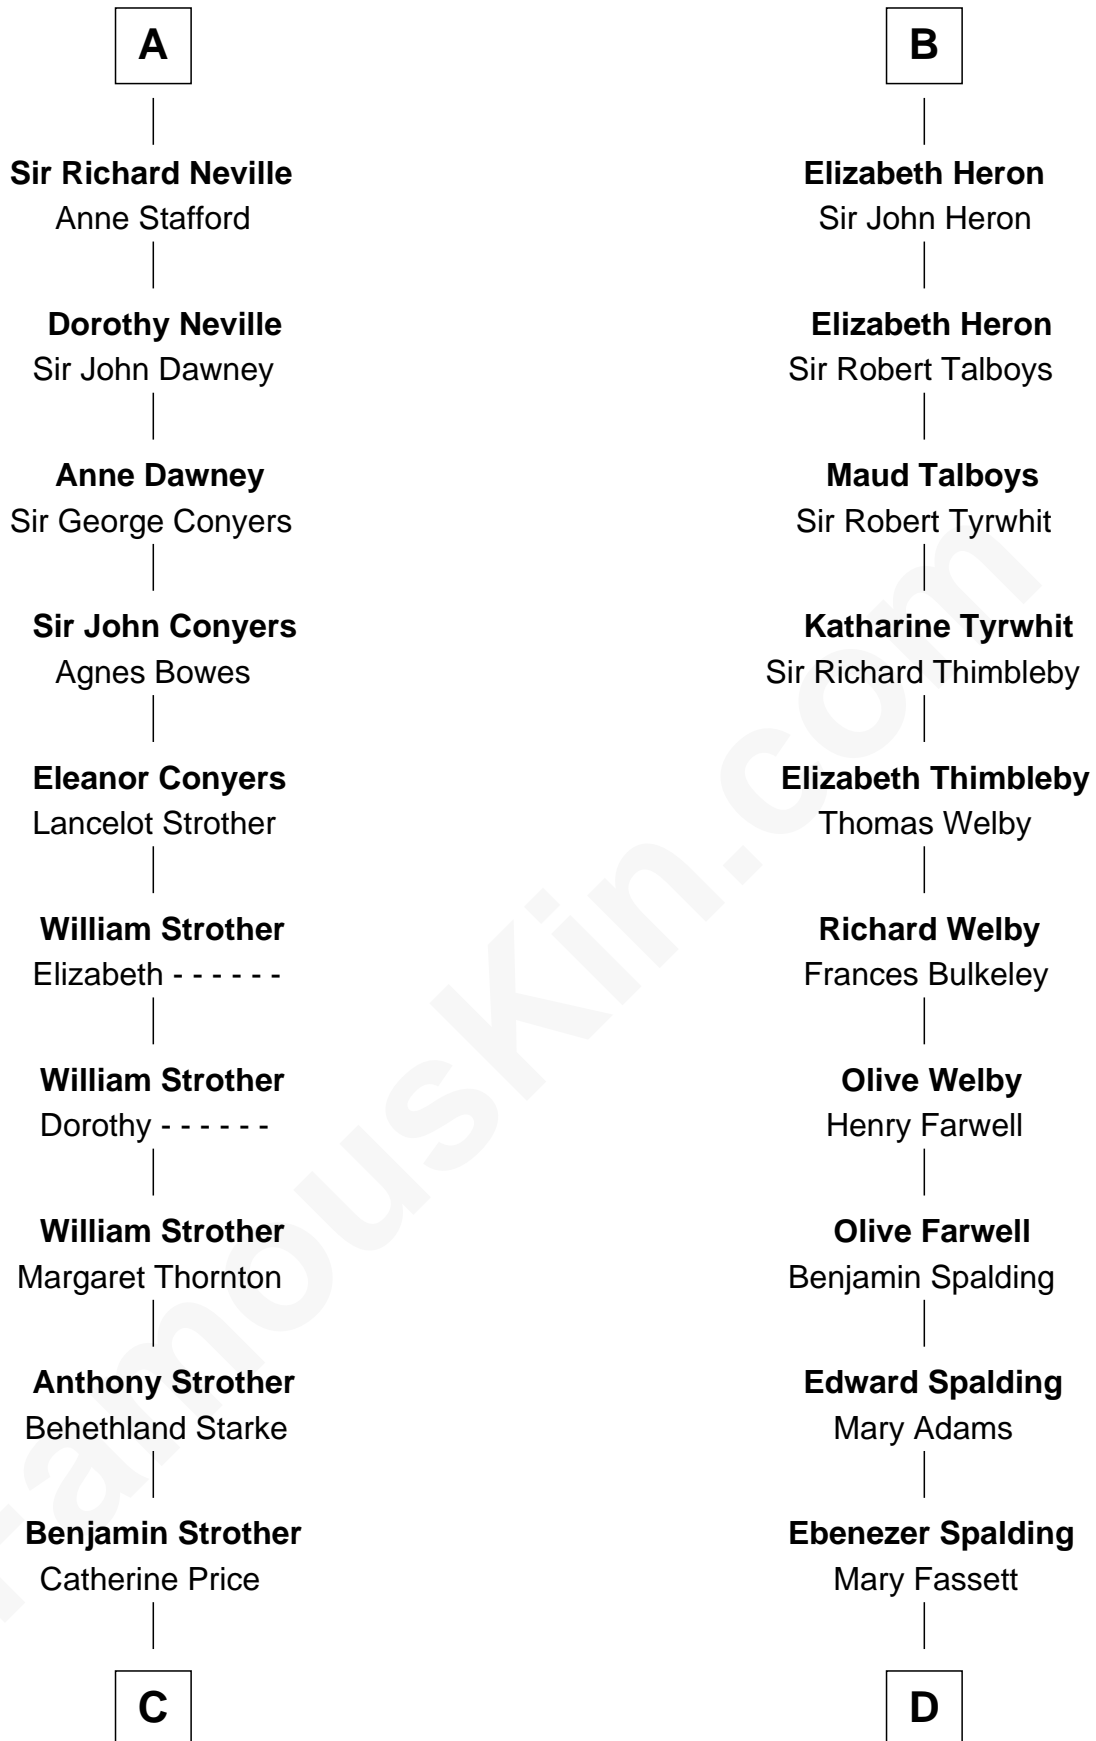

FamousKin.com
Relationship Chart of
Randolph Scott
Movie Actor

20th cousin 1 time removed of
William Rufus Day
36th U.S. Secretary of State

C

Catherine Price Strother

Joseph Minor Crane

John William Crane

Margaret Ann Sadler

Joseph Minor Crane

Lavinia Lionberger

Lucy Lionberger Crane

George Grant Scott

Randolph Scott

Movie Actor

D

Dr. Rufus Spalding