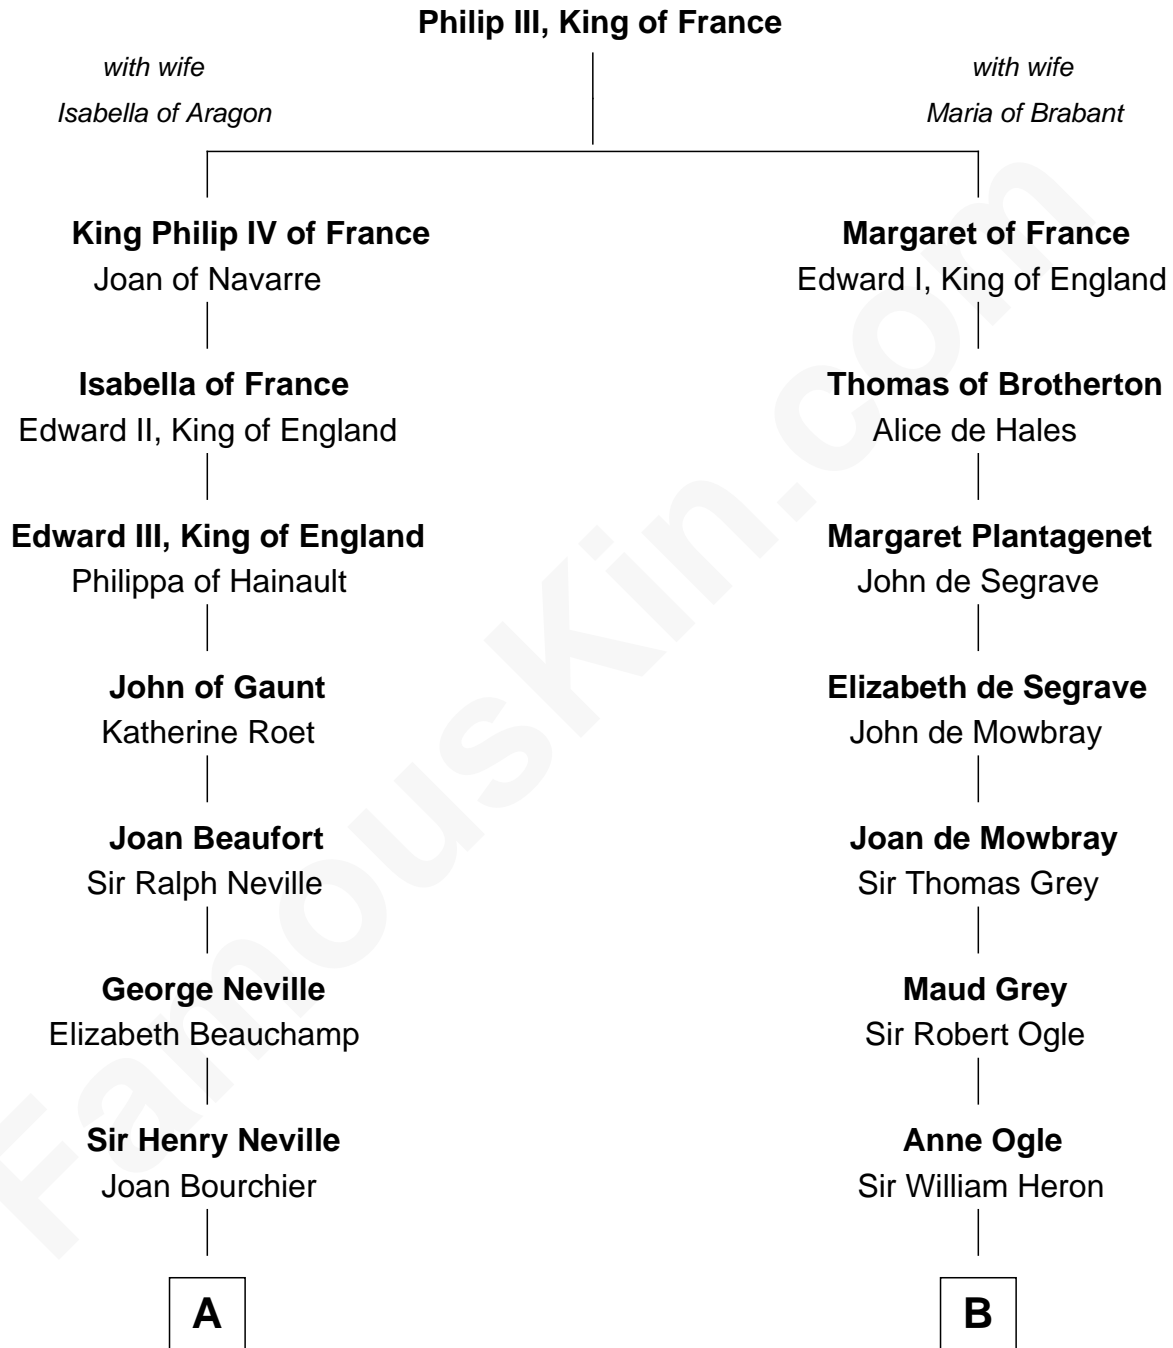

FamousKin.com
Relationship Chart of
Randolph Scott
Movie Actor

20th cousin 1 time removed of
William Rufus Day
36th U.S. Secretary of State

C

Catherine Price Strother

Joseph Minor Crane

John William Crane

Margaret Ann Sadler

Joseph Minor Crane

Lavinia Lionberger

Lucy Lionberger Crane

George Grant Scott

Randolph Scott

Movie Actor

D

Dr. Rufus Spalding