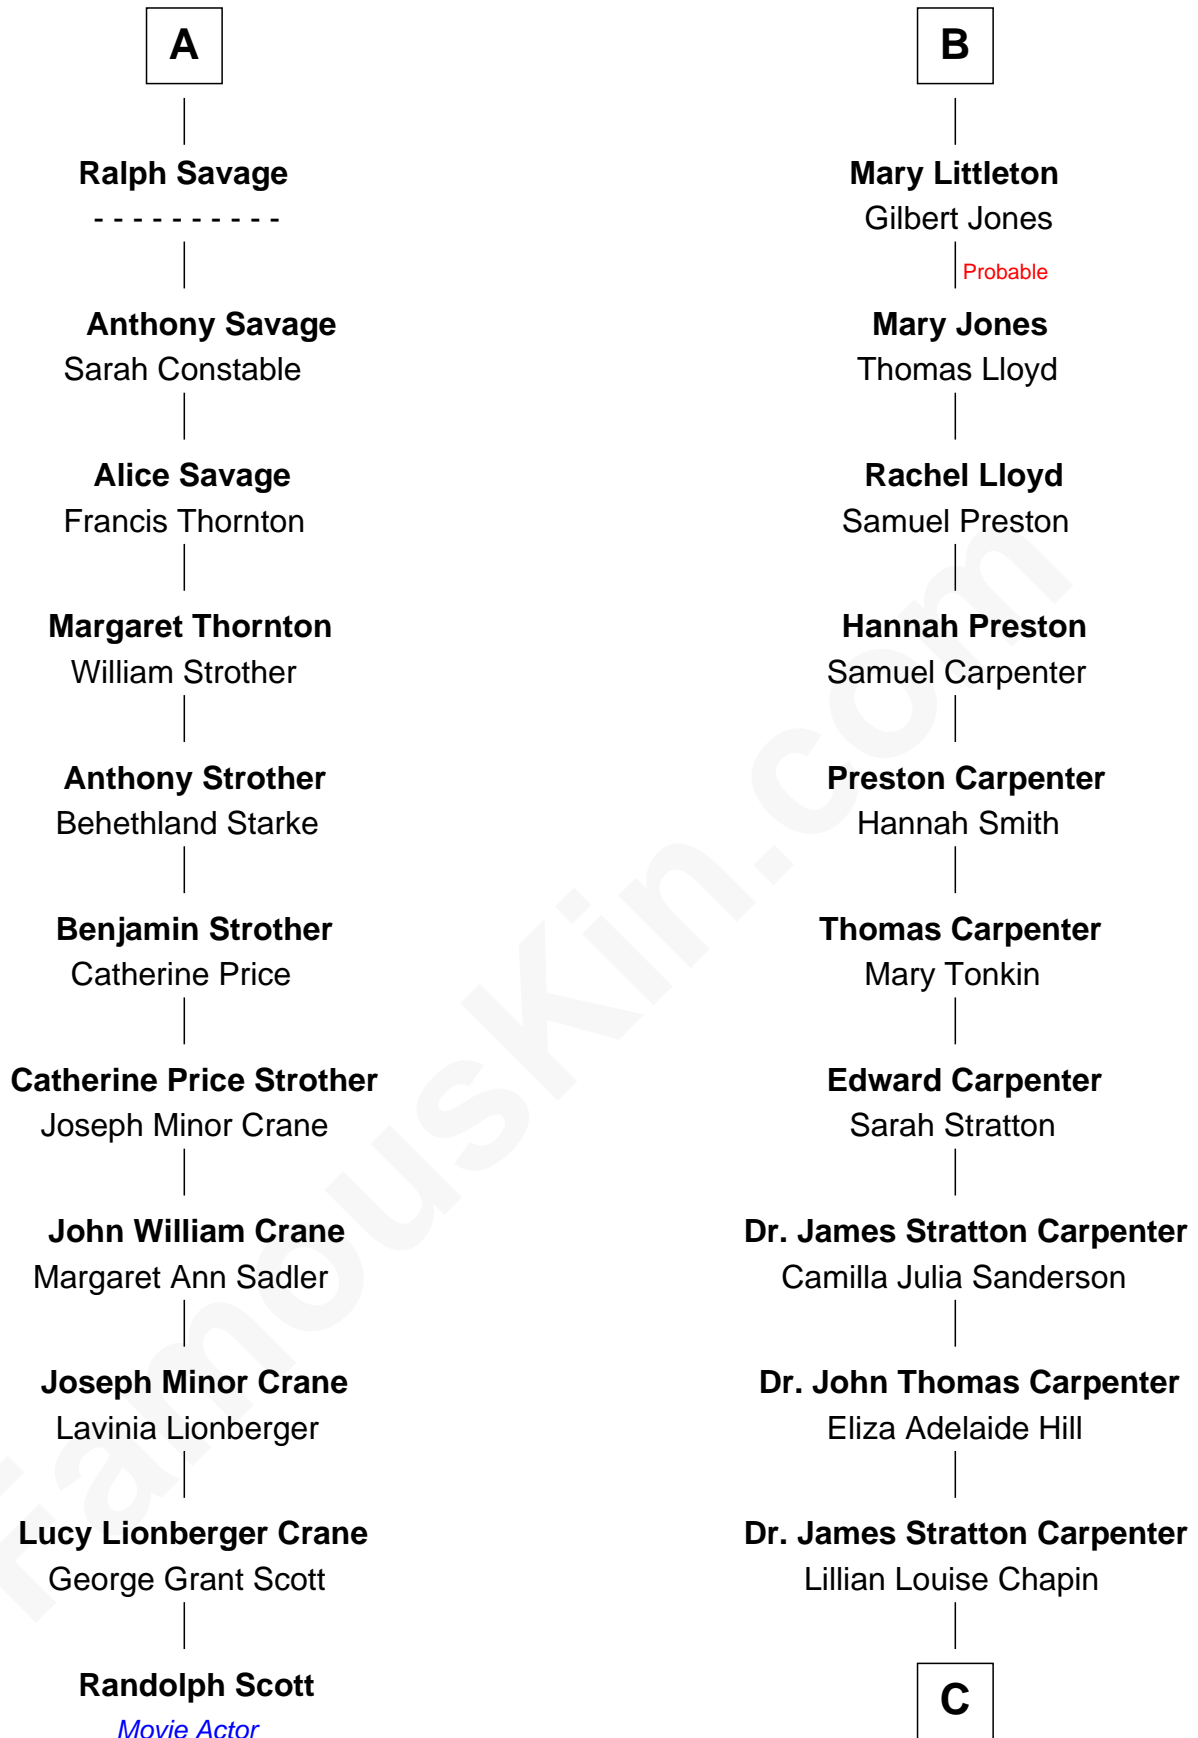

FamousKin.com
Relationship Chart of
Randolph Scott
Movie Actor

17th cousin 2 times removed of
Mary Chapin Carpenter
Singer and Songwriter

C

—
Chapin Carpenter

Ruth Smythe

—
Chapin Carpenter

Mary Bowie Robertson

—
Mary Chapin Carpenter

Singer and Songwriter

FamousKin.com