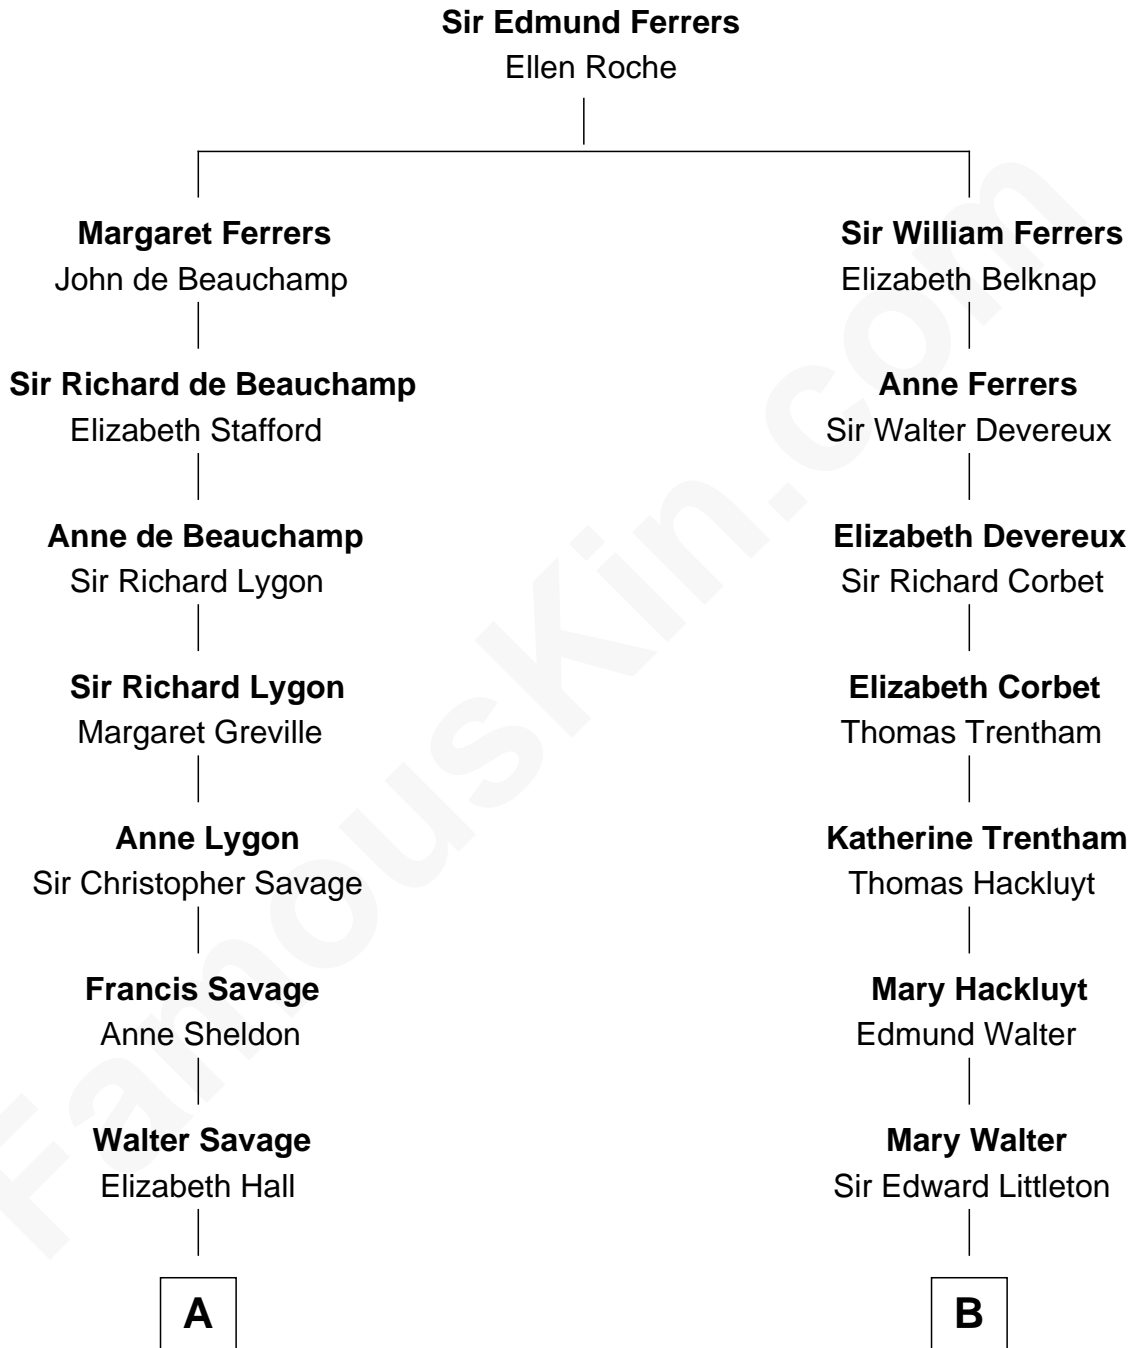

FamousKin.com
Relationship Chart of
Randolph Scott
Movie Actor

17th cousin 2 times removed of
Mary Chapin Carpenter
Singer and Songwriter

C

—
Chapin Carpenter

Ruth Smythe

—
Chapin Carpenter

Mary Bowie Robertson

—
Mary Chapin Carpenter

Singer and Songwriter

FamousKin.com