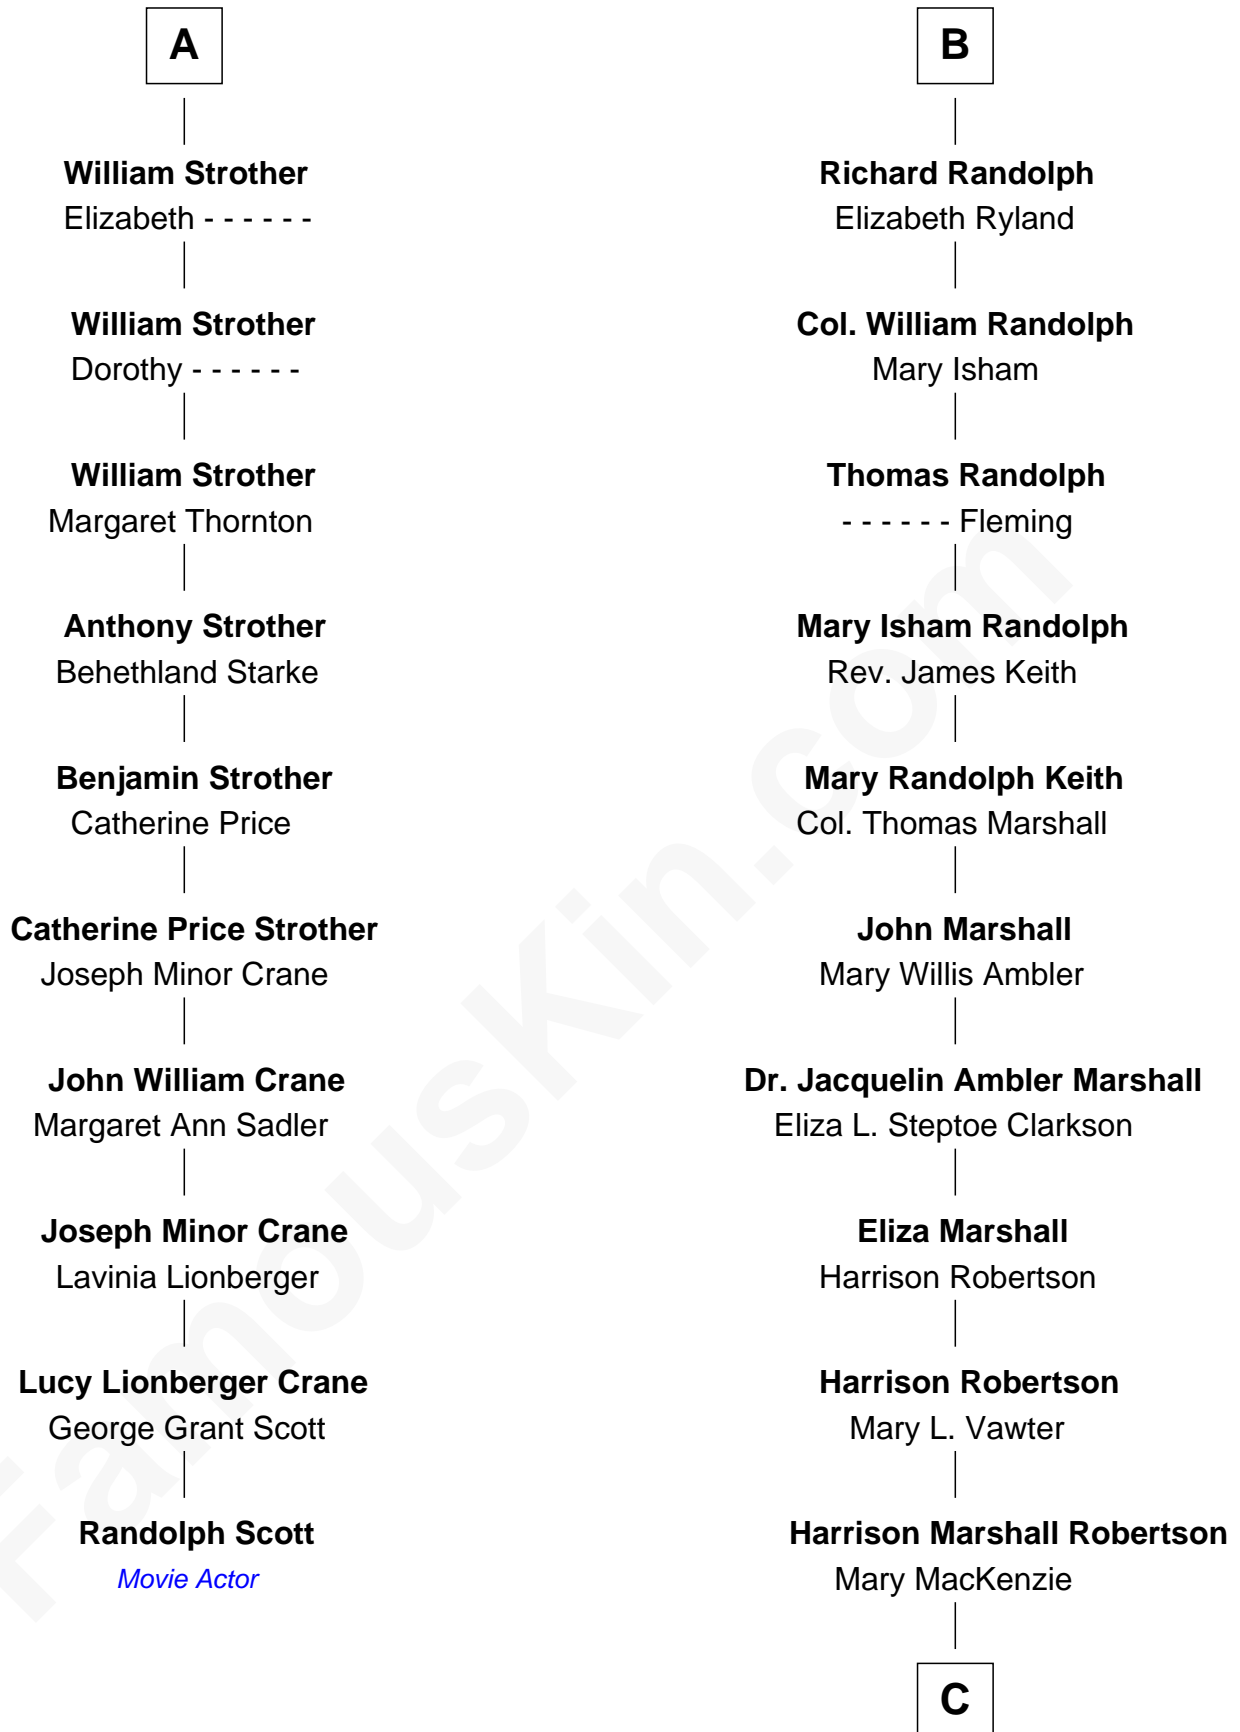

FamousKin.com
Relationship Chart of
Randolph Scott
Movie Actor

16th cousin 2 times removed of
Mary Chapin Carpenter
Singer and Songwriter

C

Mary Bowie Robertson
Chapin Carpenter

Mary Chapin Carpenter
Singer and Songwriter

FamousKin.com