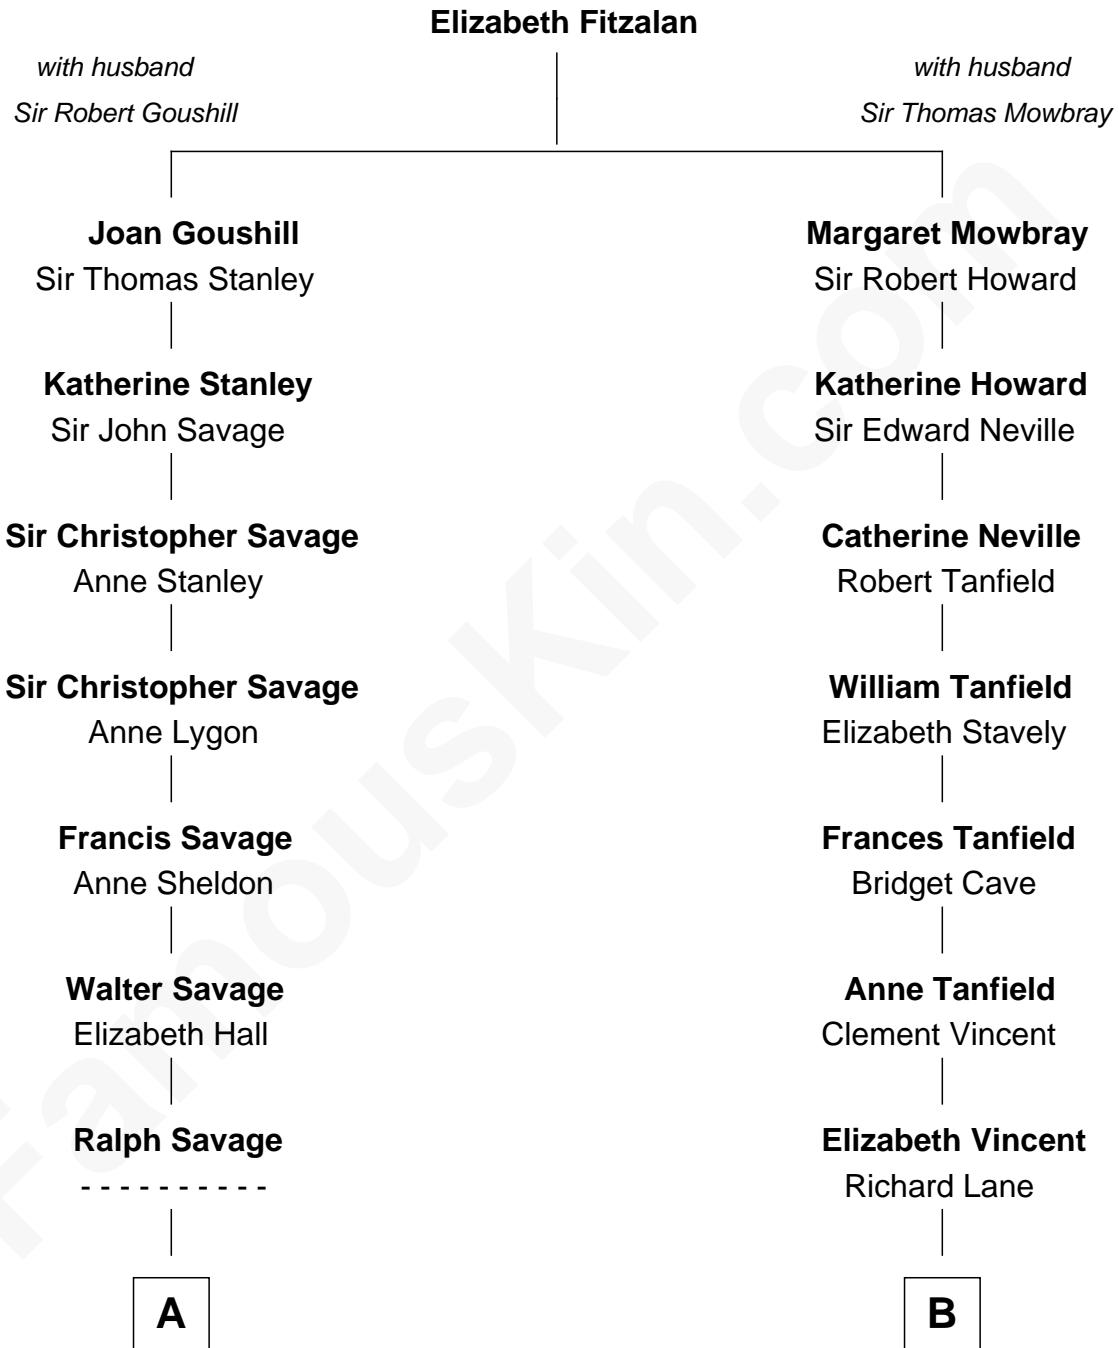

FamousKin.com
Relationship Chart of
Randolph Scott
Movie Actor

16th cousin 3 times removed of
Mary Chapin Carpenter
Singer and Songwriter

C

—
Harrison Marshall Robertson

Mary MacKenzie

—
Mary Bowie Robertson

Chapin Carpenter

—
Mary Chapin Carpenter

Singer and Songwriter

FamousKin.com