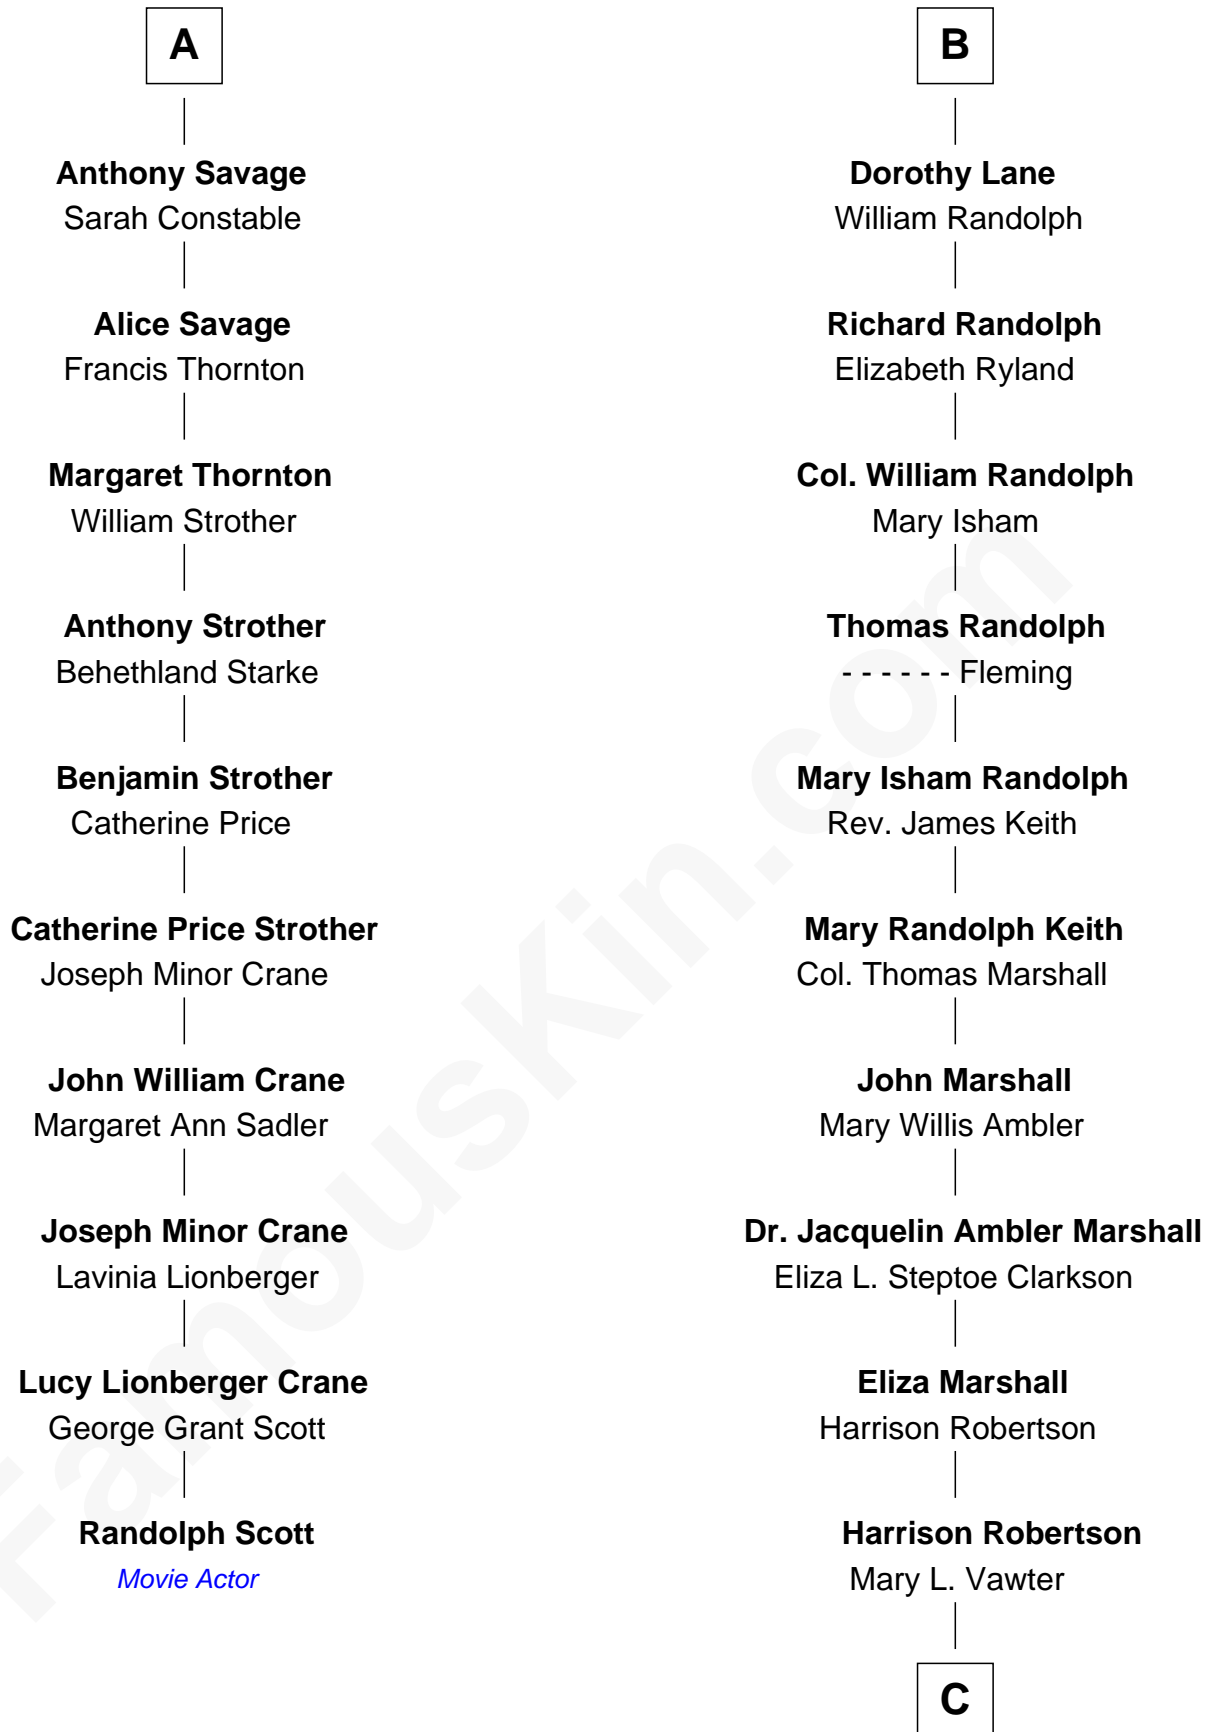

FamousKin.com
Relationship Chart of
Randolph Scott
Movie Actor

16th cousin 3 times removed of
Mary Chapin Carpenter
Singer and Songwriter

C

—
Harrison Marshall Robertson

Mary MacKenzie

—
Mary Bowie Robertson