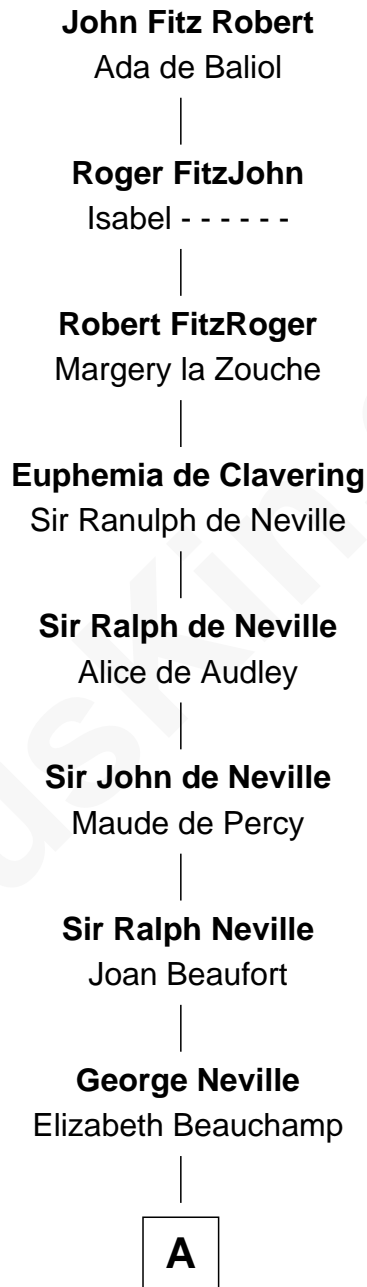

FamousKin.com Relationship Chart of

Randolph Scott

Movie Actor

21st Great-grandson of

John Fitz Robert

Magna Carta Surety

A

Sir Henry Neville

Agnes Bowes

Eleanor Conyers

Lancelot Strother

William Strother

Elizabeth - - - - -

William Strother

Dorothy - - - - -

William Strother

Joseph Minor Crane

—
John William Crane

Margaret Ann Sadler

—
Joseph Minor Crane

Lavinia Lionberger

—
Lucy Lionberger Crane

George Grant Scott

—
Randolph Scott