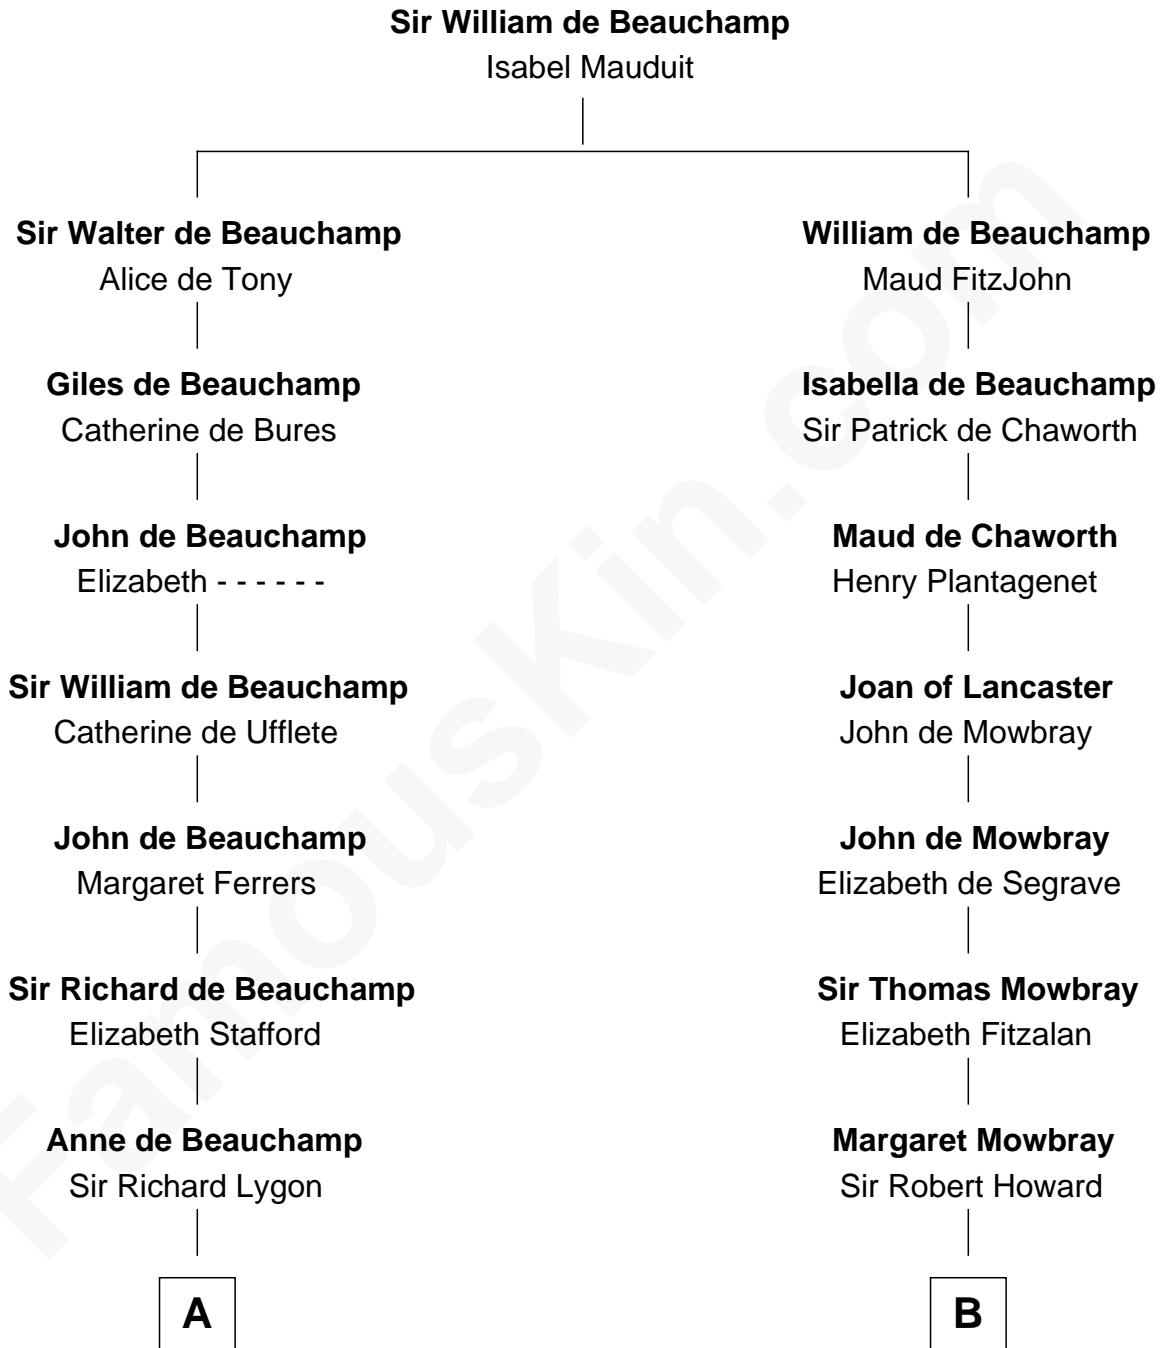

**FamousKin.com**  
**Relationship Chart of**  
**Randolph Scott**  
*Movie Actor*

19th cousin 2 times removed of

**John Marshall**  
*4th Chief Justice of the U.S. Supreme Court*

**C**

**Catherine Price Strother**

Joseph Minor Crane

**John William Crane**

Margaret Ann Sadler

**Joseph Minor Crane**

Lavinia Lionberger

**Lucy Lionberger Crane**

George Grant Scott

**Randolph Scott**

*Movie Actor*

**D**

**Mary Isham Randolph**

Rev. James Keith

**Mary Randolph Keith**

Col. Thomas Marshall

**John Marshall**

*U.S. Supreme Court Chief Justice*