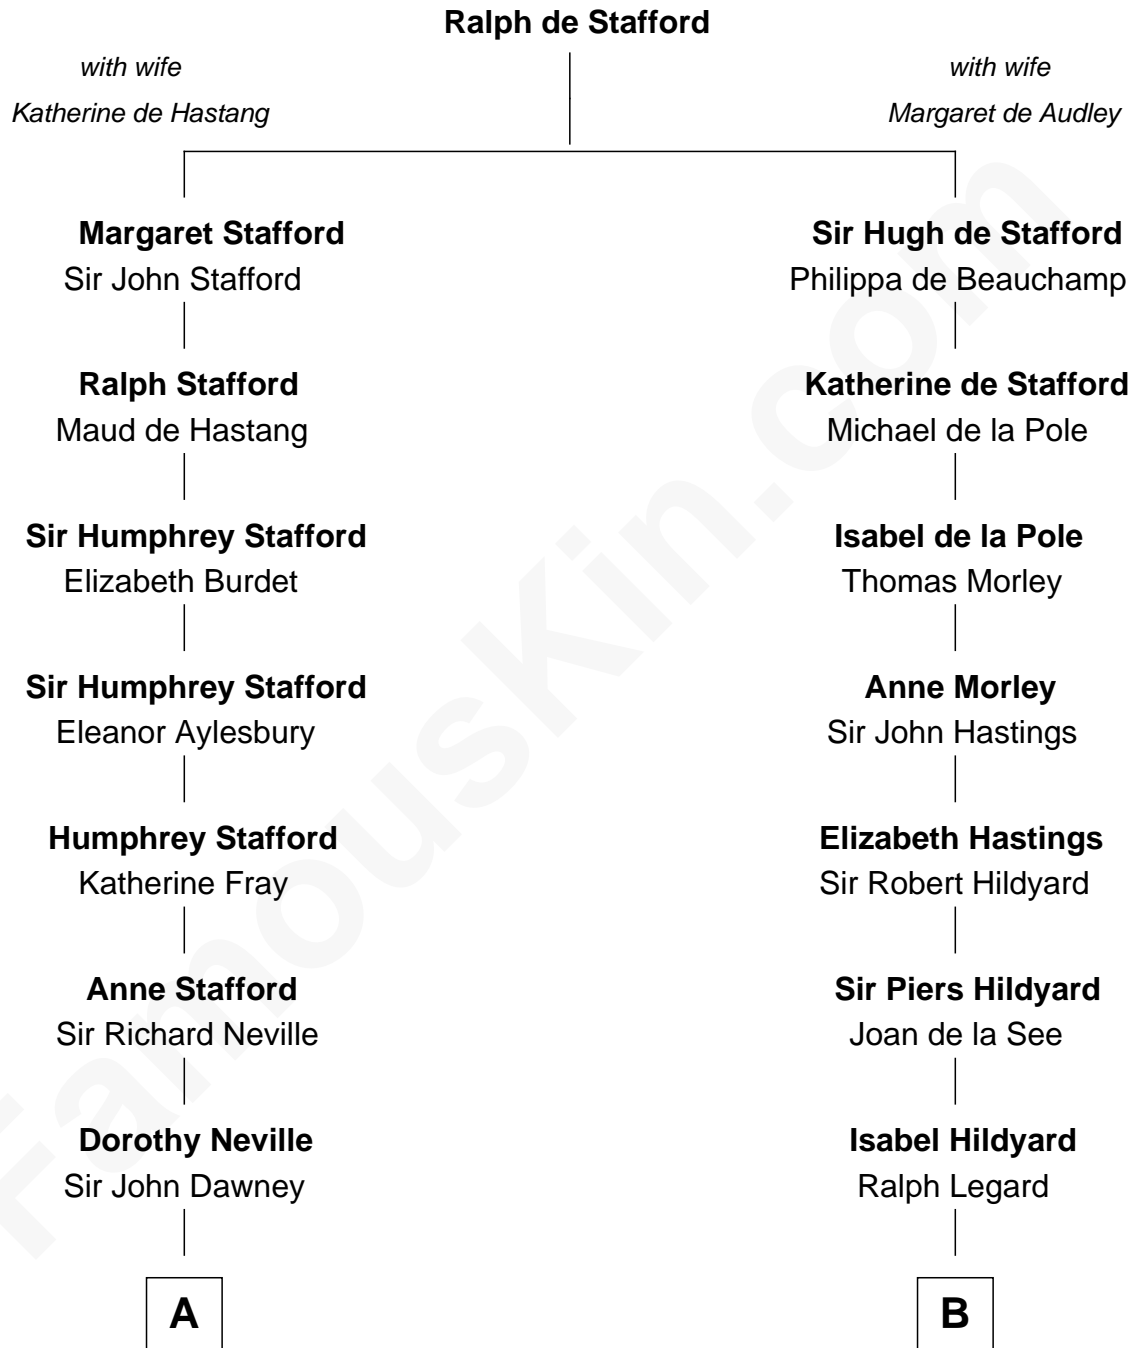

FamousKin.com
Relationship Chart of
Randolph Scott
Movie Actor

19th cousin 2 times removed of
Edward Norton
Movie Actor

C

Joseph Minor Crane

Lavinia Lionberger

Lucy Lionberger Crane

George Grant Scott

Randolph Scott

Movie Actor

D

Seneca Hughes Norton

Josephine E. Weis

Edward Mower Norton

Alice C. Baals

Edward Mower Norton

Betty Kent Harrison

Edward Mower Norton

Lydia Robinson Rouse

Edward Norton

Movie Actor