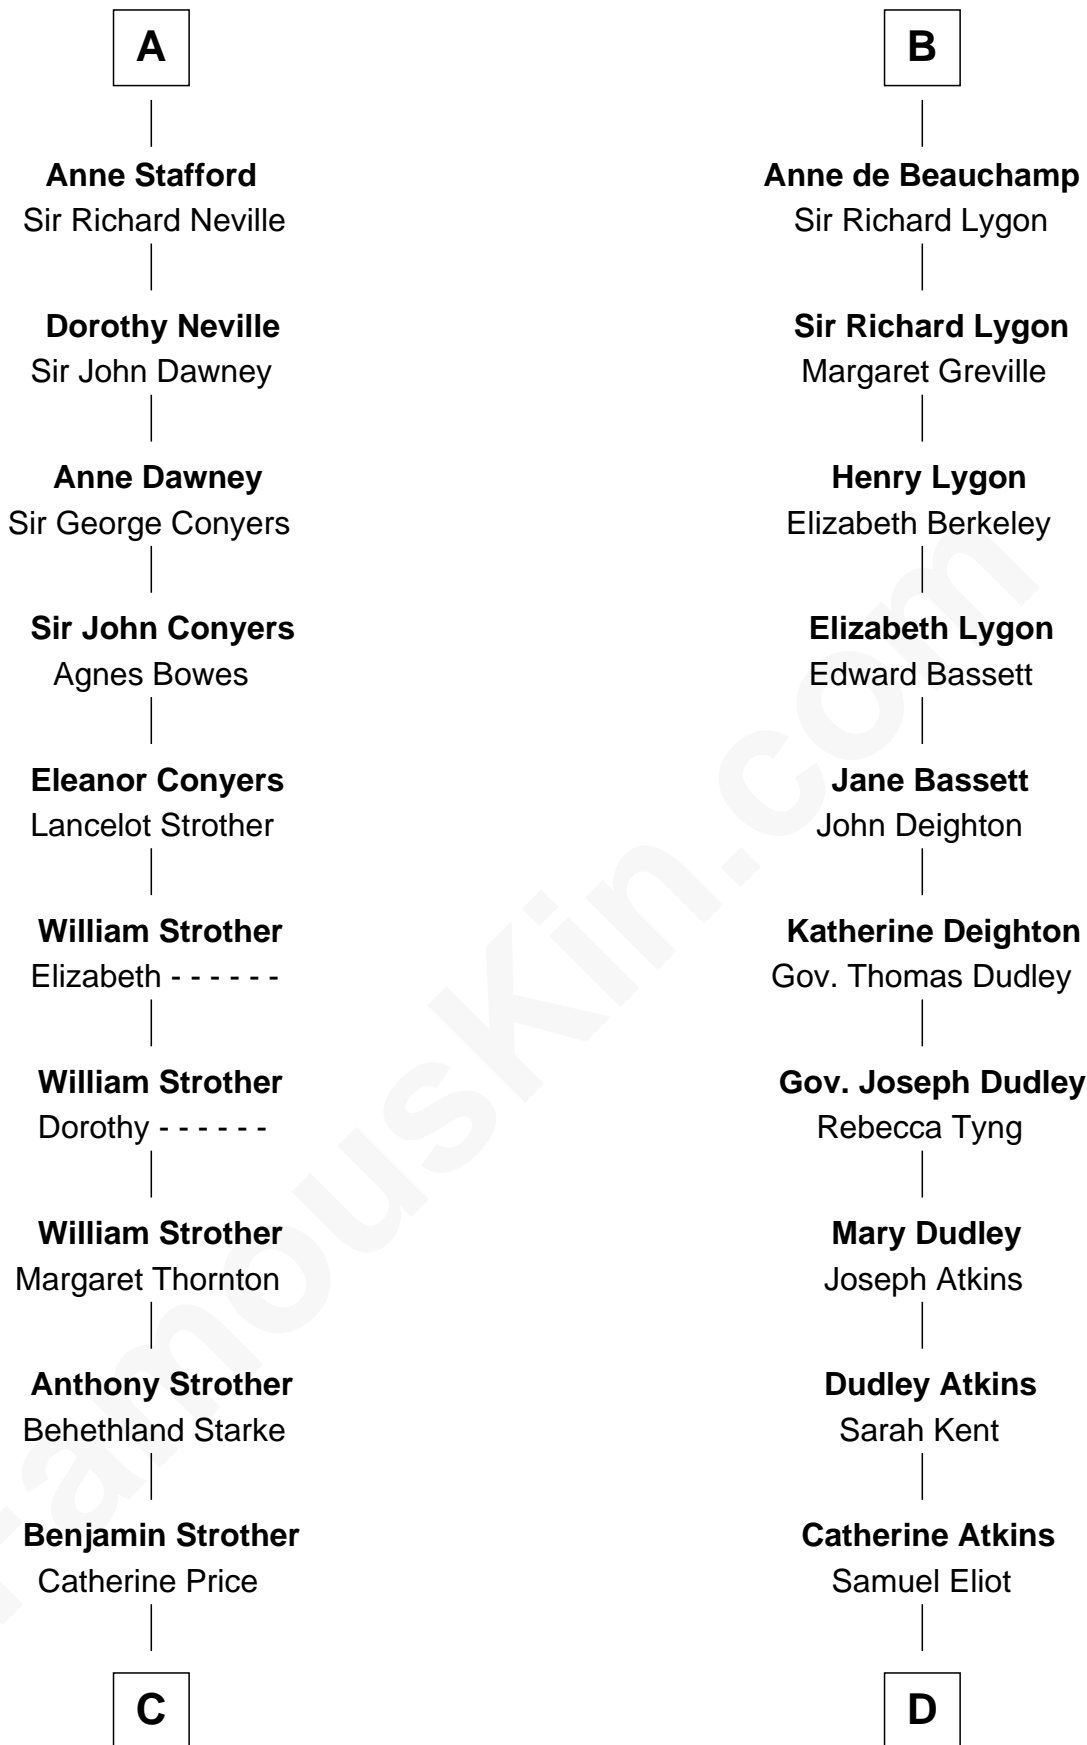

FamousKin.com Relationship Chart of

Randolph Scott

Movie Actor

21st cousin of

Endicott Peabody

62nd Governor of Massachusetts

John de Botetourte

Maud FitzThomas

C

Catherine Price Strother

Joseph Minor Crane

John William Crane

Margaret Ann Sadler

Joseph Minor Crane

Lavinia Lionberger

Lucy Lionberger Crane

George Grant Scott

Randolph Scott

Movie Actor

D

Mary Harrison Eliot

Edmund Dwight

Mary Eliot Dwight

Dr. Samuel Parkman