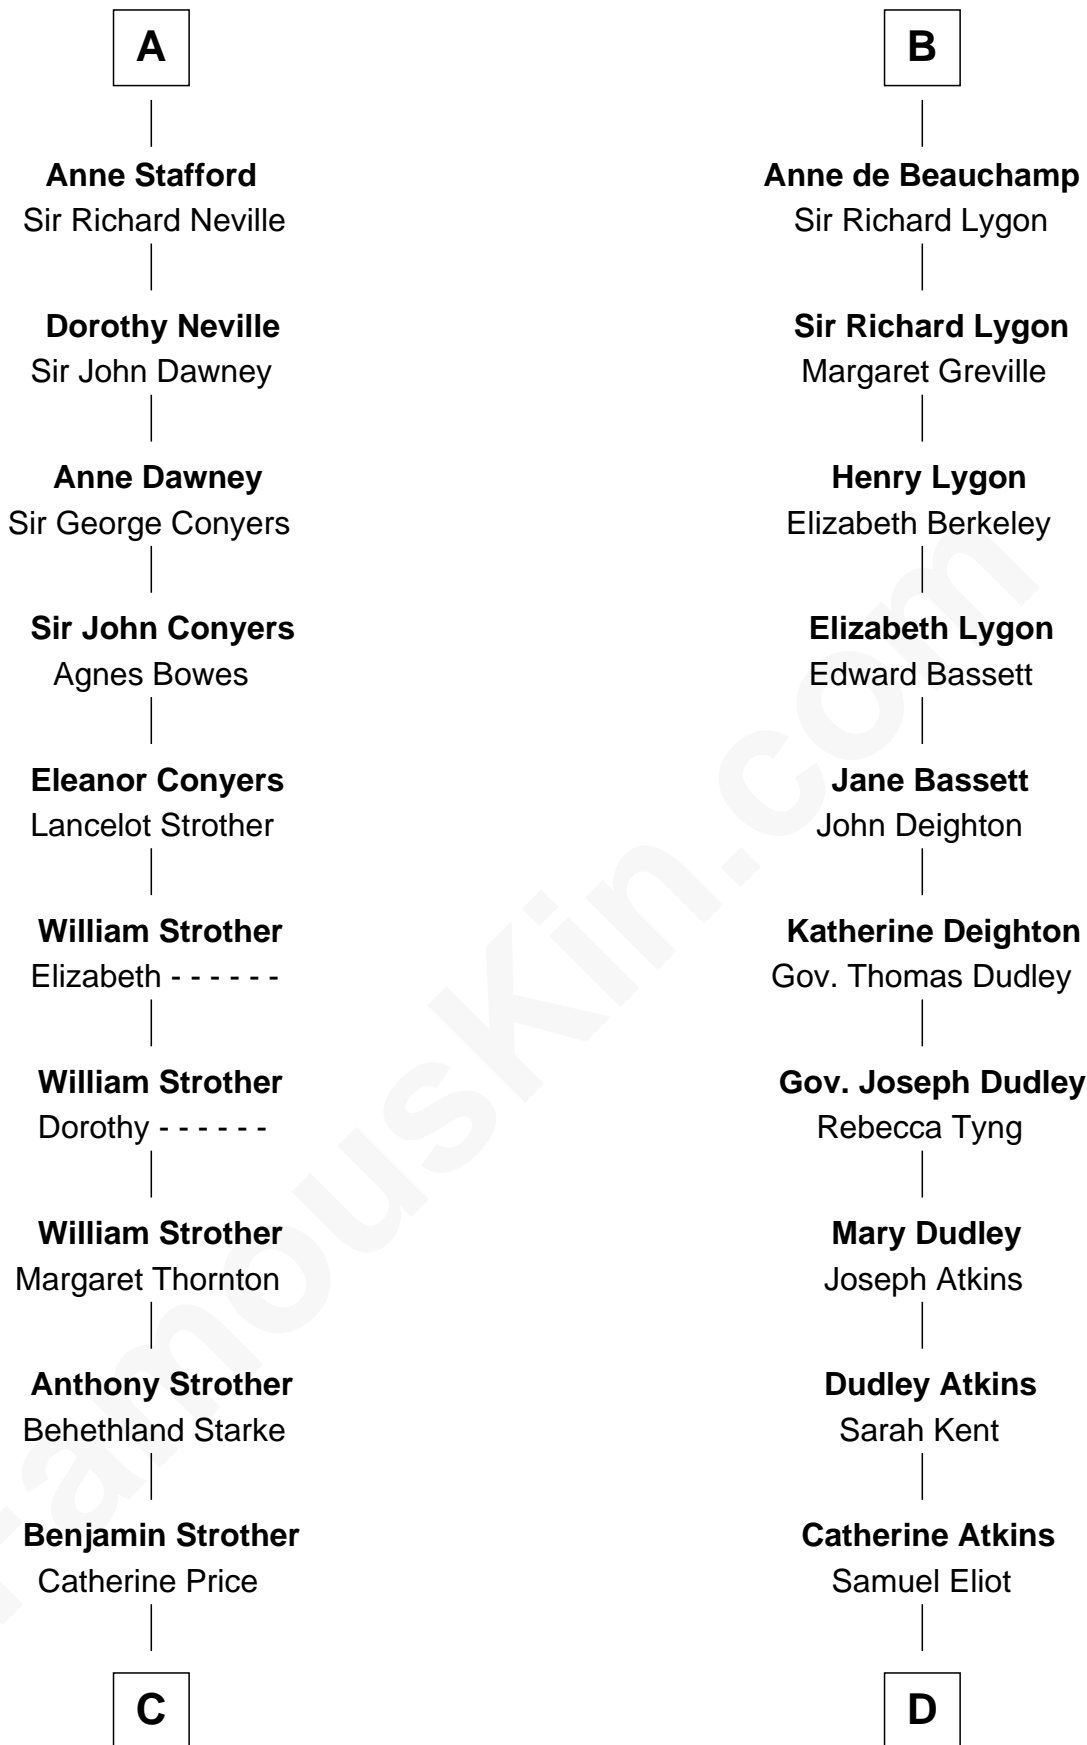

FamousKin.com Relationship Chart of

Randolph Scott

Movie Actor

21st cousin of

Endicott Peabody

62nd Governor of Massachusetts

C

Catherine Price Strother

Joseph Minor Crane

John William Crane

Margaret Ann Sadler

Joseph Minor Crane

Lavinia Lionberger

Lucy Lionberger Crane

George Grant Scott

Randolph Scott

Movie Actor

D

Mary Harrison Eliot

Edmund Dwight

Mary Eliot Dwight

Dr. Samuel Parkman

Henry Parkman

Mary Frances Parker