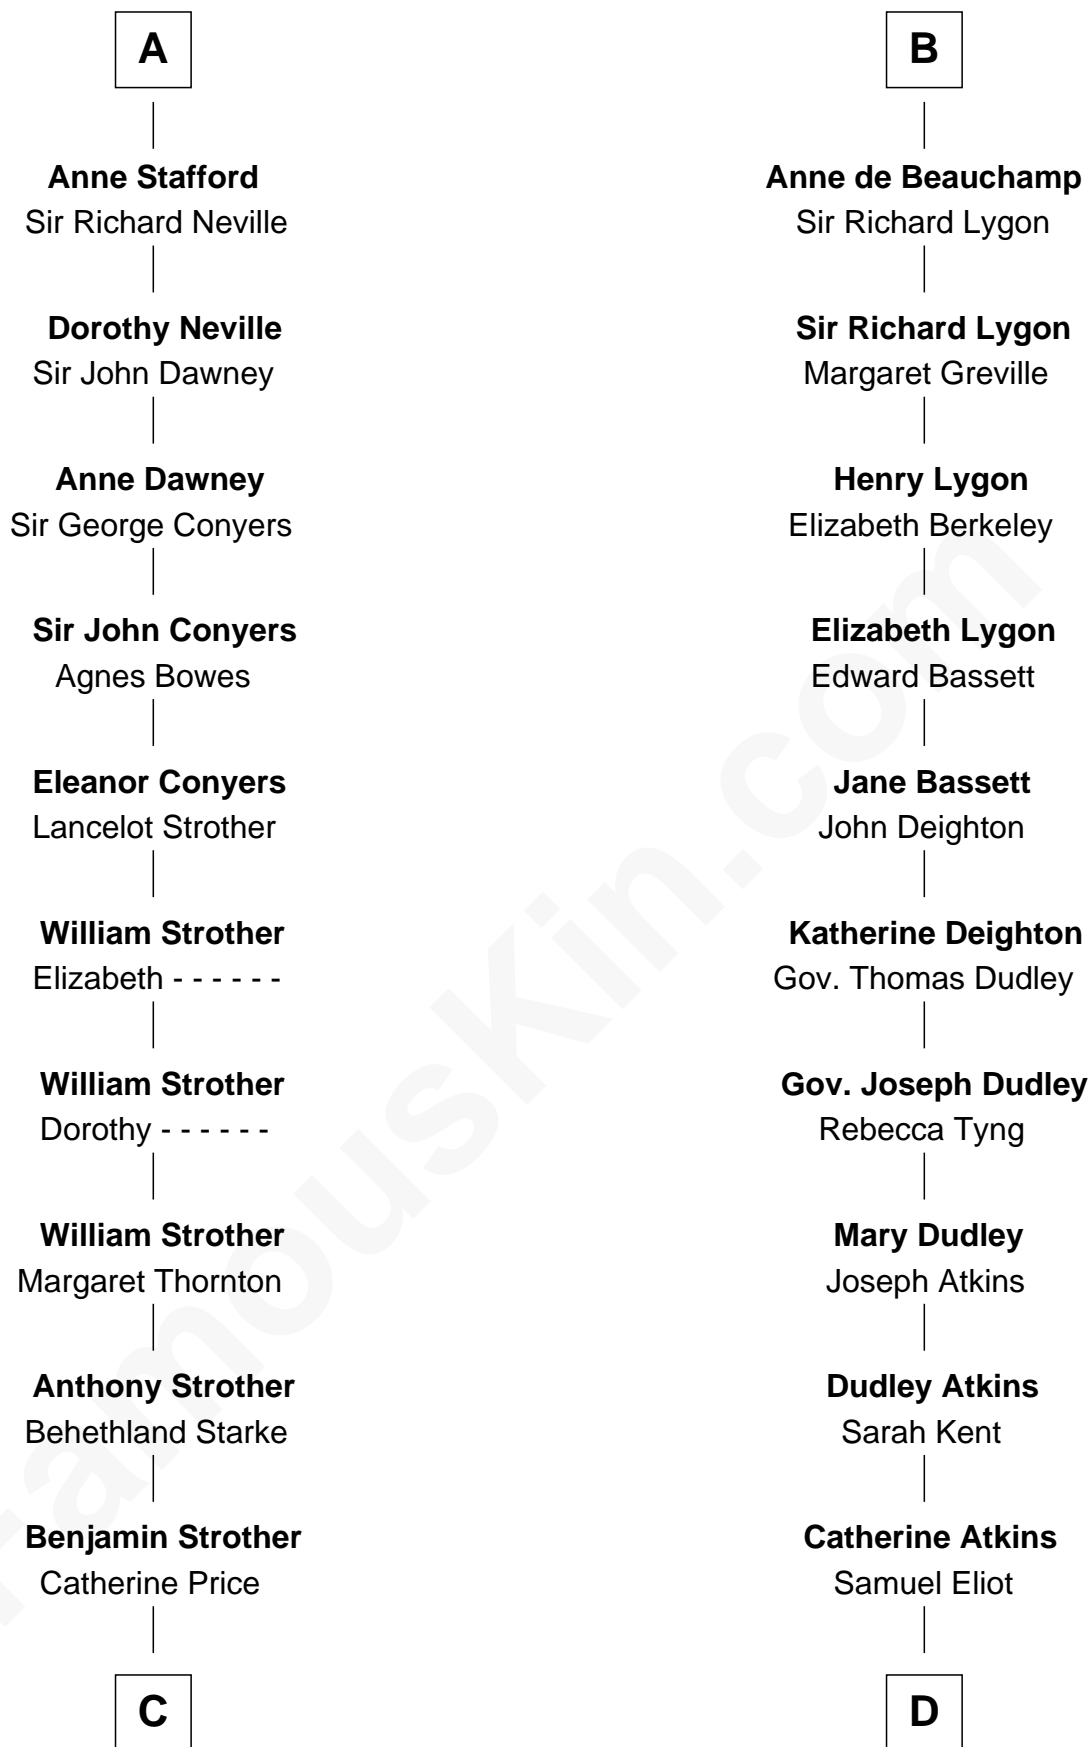

FamousKin.com Relationship Chart of

Randolph Scott

Movie Actor

21st cousin of

Endicott Peabody

62nd Governor of Massachusetts

C

Catherine Price Strother

Joseph Minor Crane

John William Crane

Margaret Ann Sadler

Joseph Minor Crane

Lavinia Lionberger

Lucy Lionberger Crane

George Grant Scott

Randolph Scott

Movie Actor

D

Mary Harrison Eliot

Edmund Dwight

Mary Eliot Dwight

Dr. Samuel Parkman

Henry Parkman

Mary Frances Parker