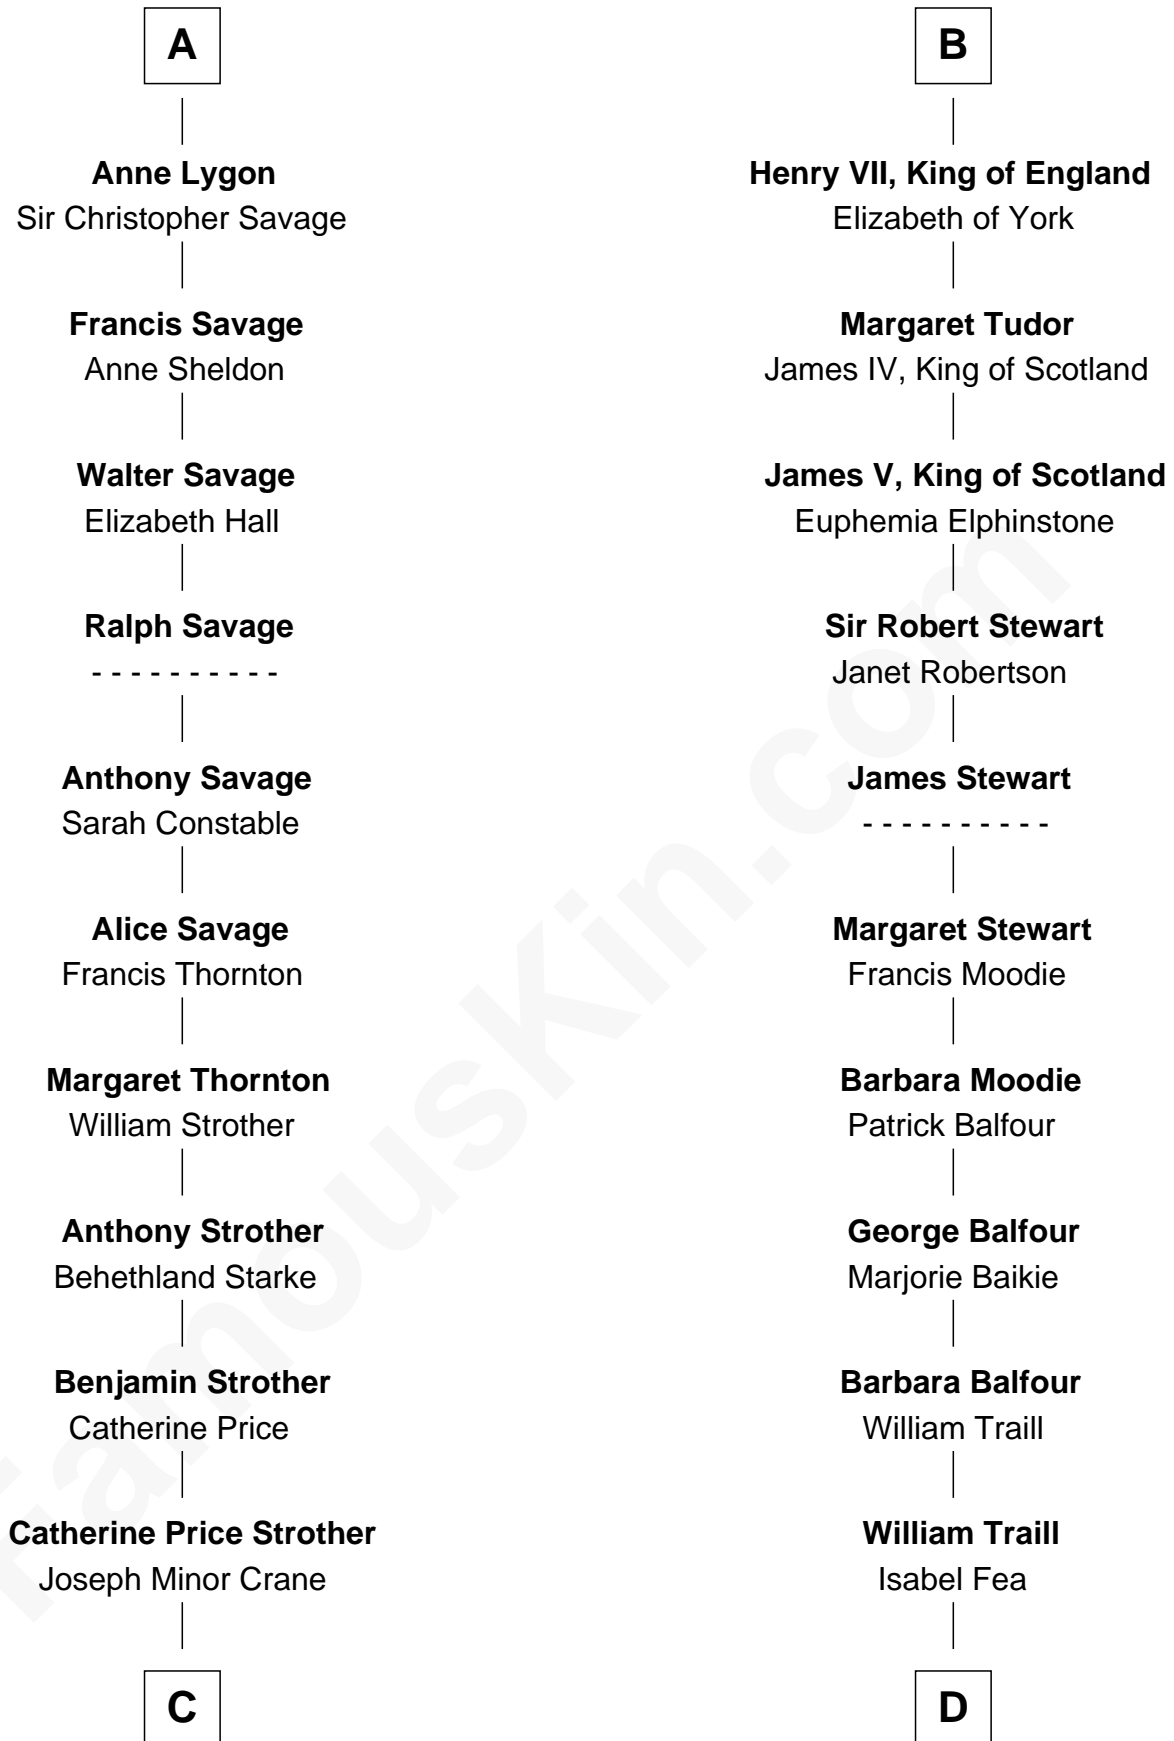

# FamousKin.com Relationship Chart of

**Randolph Scott**

*Movie Actor*

20th cousin of

**James Russell Lowell**

*American "Fireside" Poet*

**Sir Walter de Beauchamp**

Alice de Tony

**C**

**John William Crane**  
Margaret Ann Sadler

**Joseph Minor Crane**  
Lavinia Lionberger

**Lucy Lionberger Crane**  
George Grant Scott

**Randolph Scott**  
*Movie Actor*

**D**

**Robert Traill**  
Mary Whipple