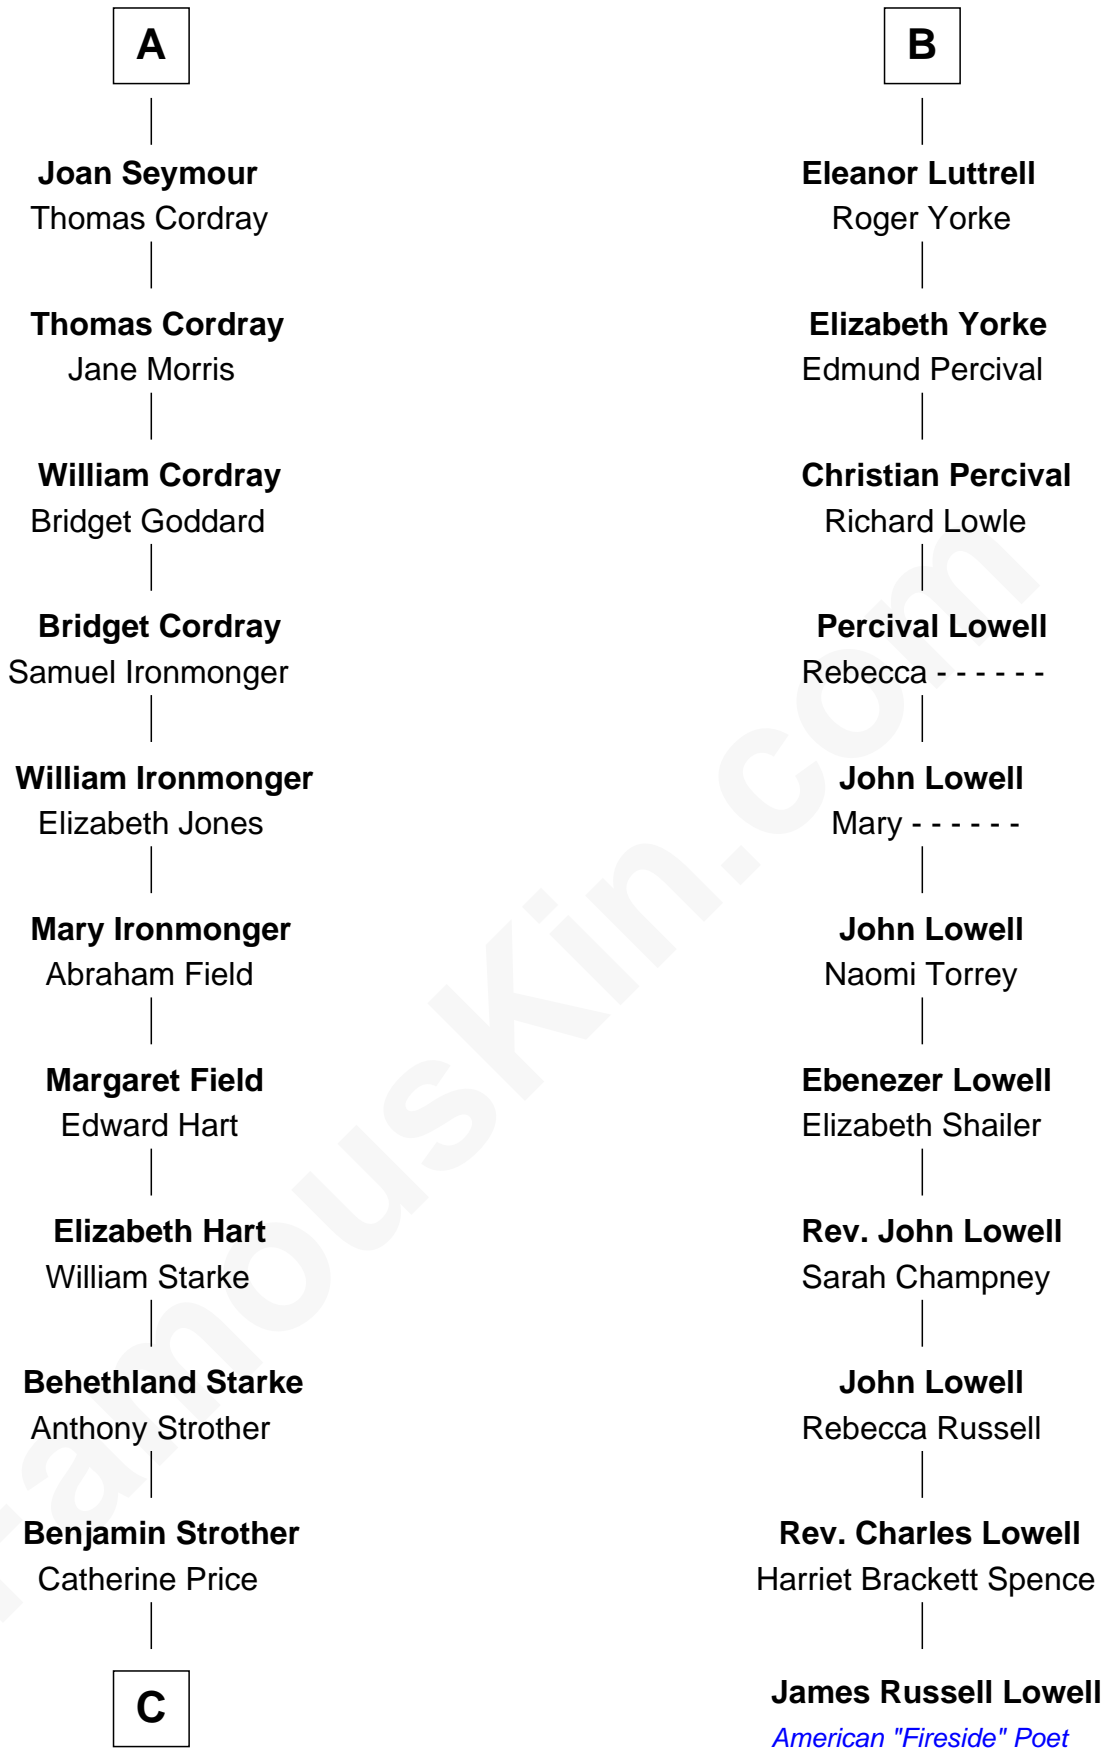

FamousKin.com

Relationship Chart of

Randolph Scott

Movie Actor

17th cousin 4 times removed of

James Russell Lowell

American "Fireside" Poet

Sir Hugh de Courtenay

Eleanor le Despencer

C

—
Catherine Price Strother

Joseph Minor Crane

—
John William Crane

Margaret Ann Sadler

—
Joseph Minor Crane

Lavinia Lionberger

—
Lucy Lionberger Crane

George Grant Scott

—
Randolph Scott

Movie Actor

FamousKin.com