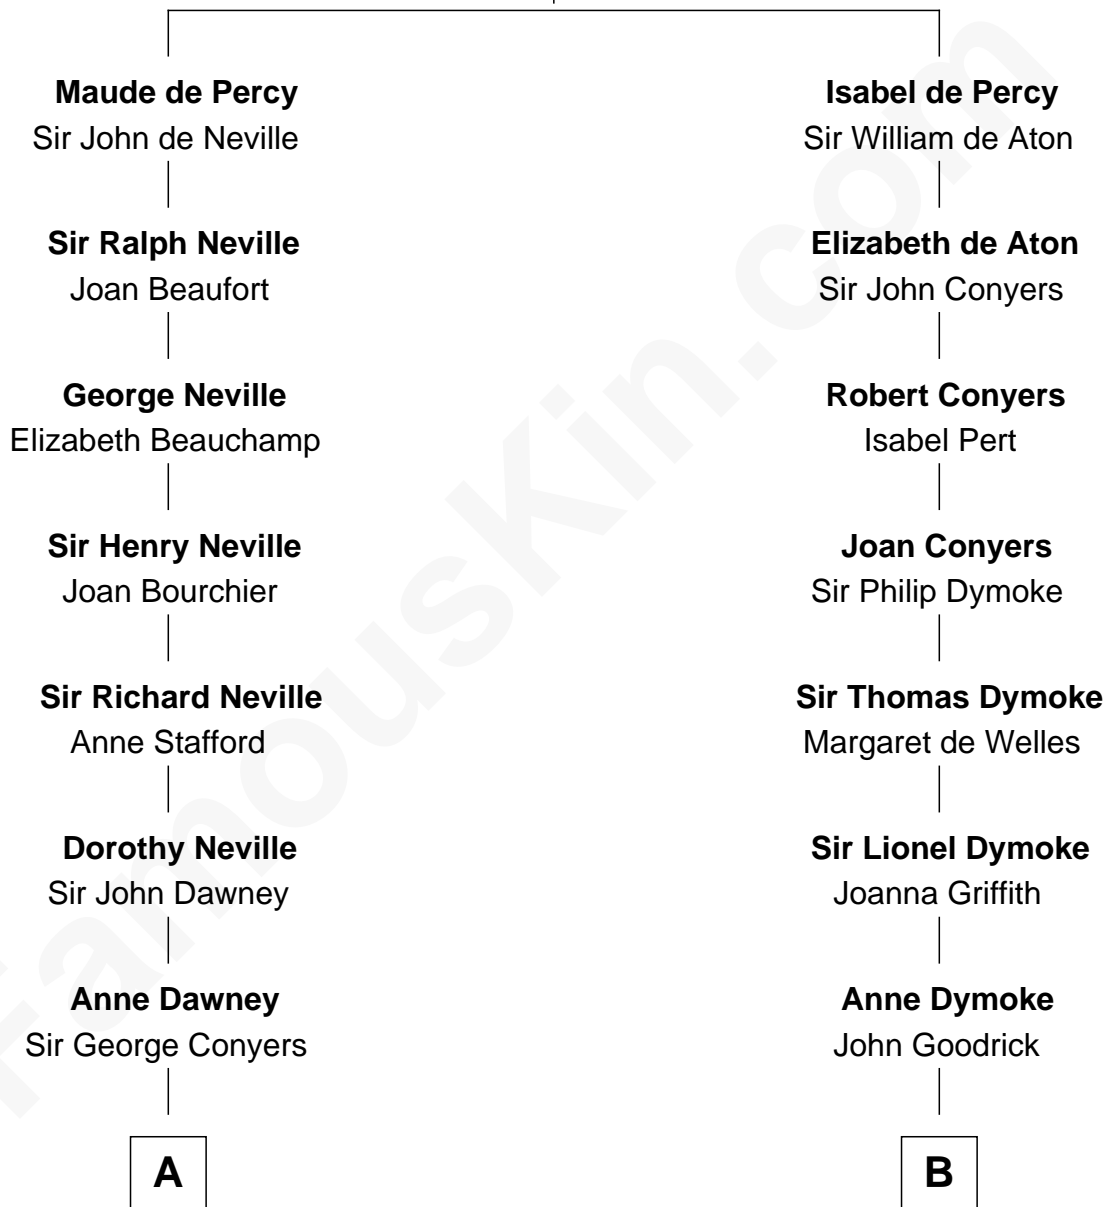

# FamousKin.com Relationship Chart of

**Randolph Scott**

*Movie Actor*

16th cousin 2 times removed of

**Ichabod Goodwin**

*27th Governor of New Hampshire*

**Sir Henry de Percy**

*Idoine de Clifford*

**C**

—  
**Lucy Lionberger Crane**

George Grant Scott

—  
**Randolph Scott**

*Movie Actor*

FamousKin.com