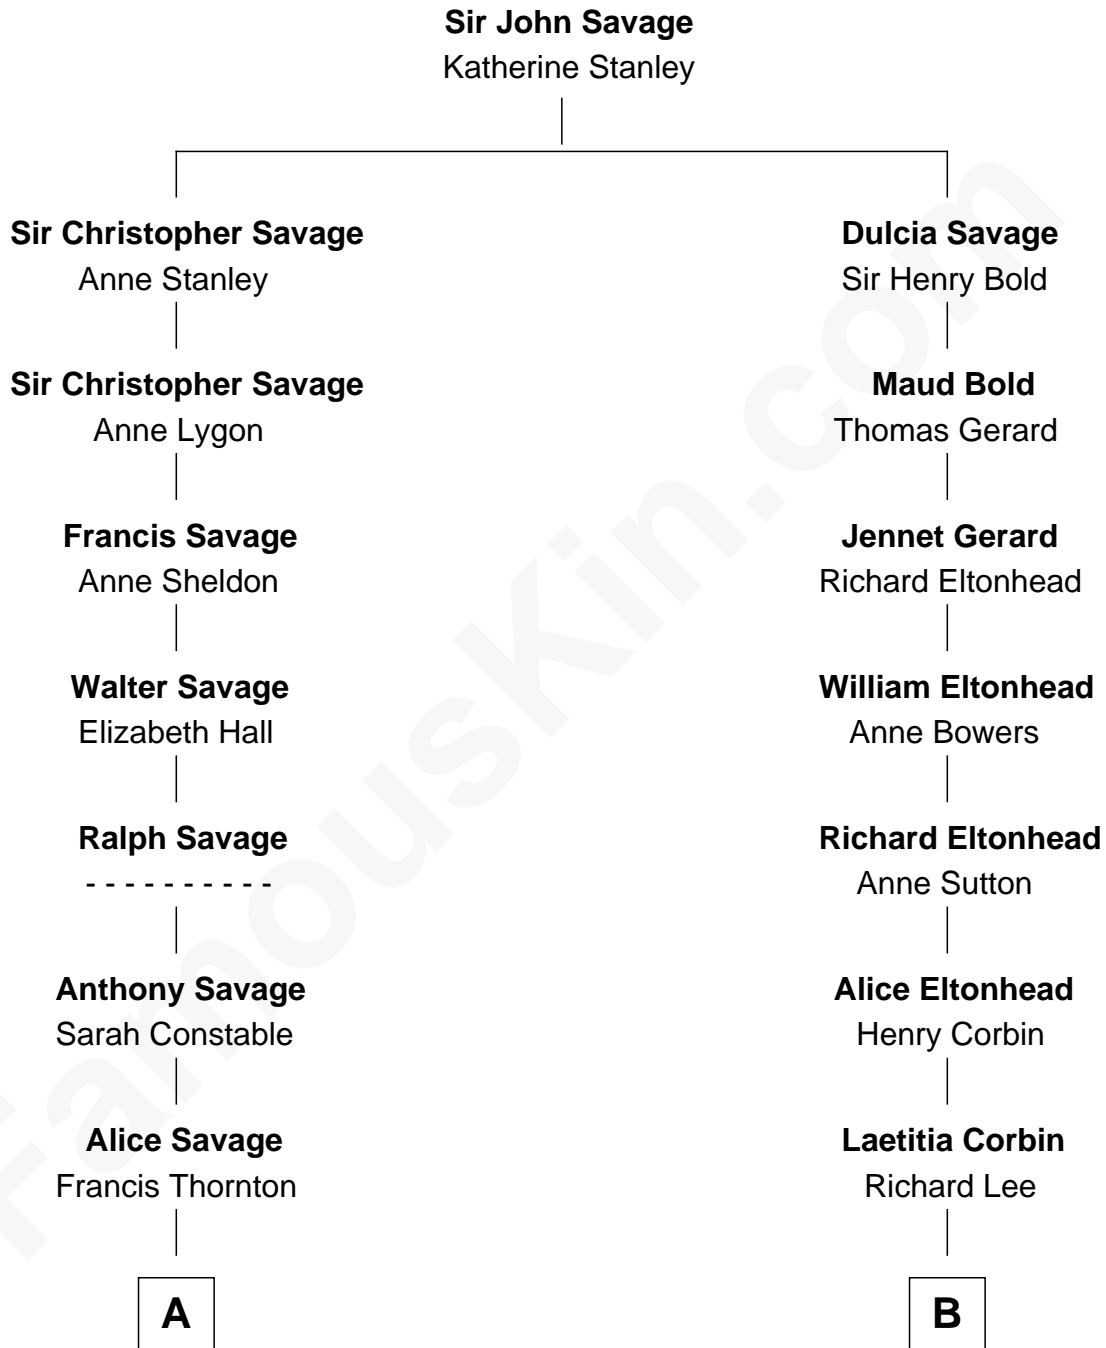

FamousKin.com

Relationship Chart of

Randolph Scott

Movie Actor

8th cousin 6 times removed of

Richard Henry Lee

Signer of the Declaration of Independence

A

Margaret Thornton

William Strother

Anthony Strother

Behethland Starke

Benjamin Strother

Catherine Price

Catherine Price Strother

Joseph Minor Crane

John William Crane

Margaret Ann Sadler

Joseph Minor Crane

Lavinia Lionberger

Lucy Lionberger Crane

George Grant Scott

Randolph Scott

Movie Actor