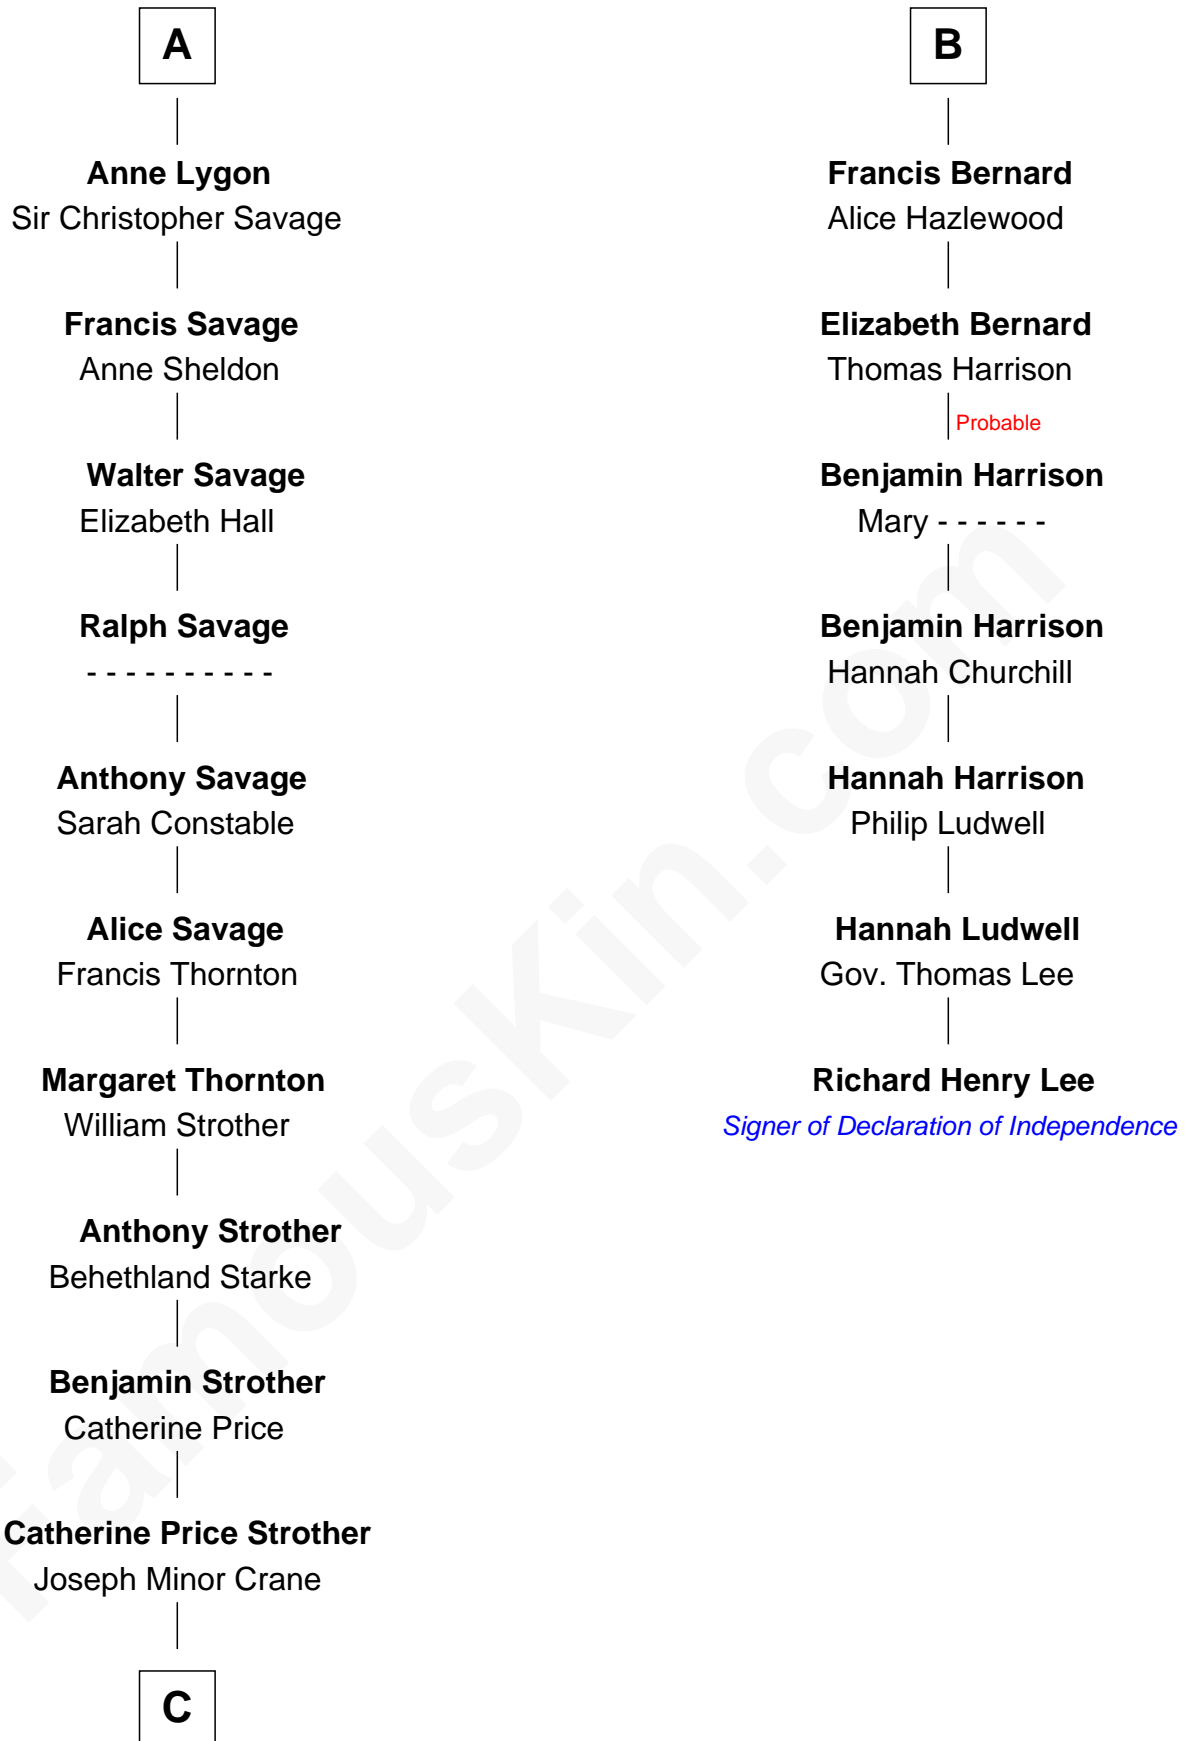

FamousKin.com
Relationship Chart of
Randolph Scott
Movie Actor

13th cousin 7 times removed of
Richard Henry Lee
Signer of the Declaration of Independence

C

—
John William Crane

Margaret Ann Sadler

—
Joseph Minor Crane

Lavinia Lionberger

—
Lucy Lionberger Crane

George Grant Scott

—
Randolph Scott

Movie Actor

FamousKin.com