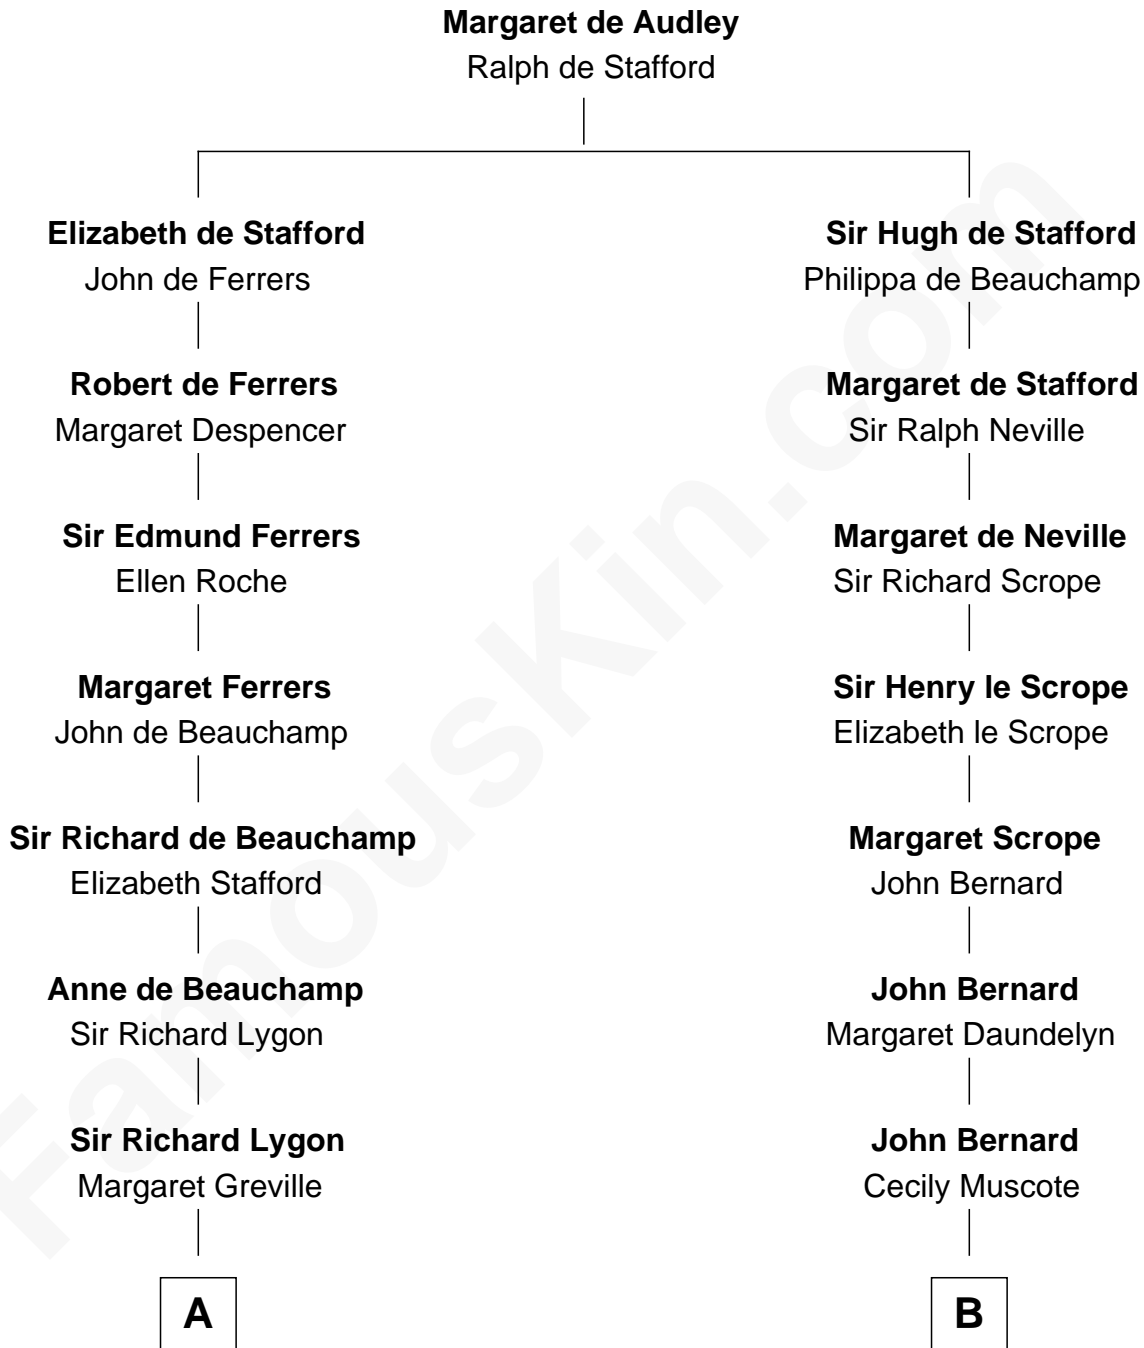

FamousKin.com
Relationship Chart of
Randolph Scott
Movie Actor

13th cousin 7 times removed of
Richard Henry Lee
Signer of the Declaration of Independence

C

—
John William Crane

Margaret Ann Sadler

—
Joseph Minor Crane

Lavinia Lionberger

—
Lucy Lionberger Crane

George Grant Scott

—
Randolph Scott

Movie Actor

FamousKin.com