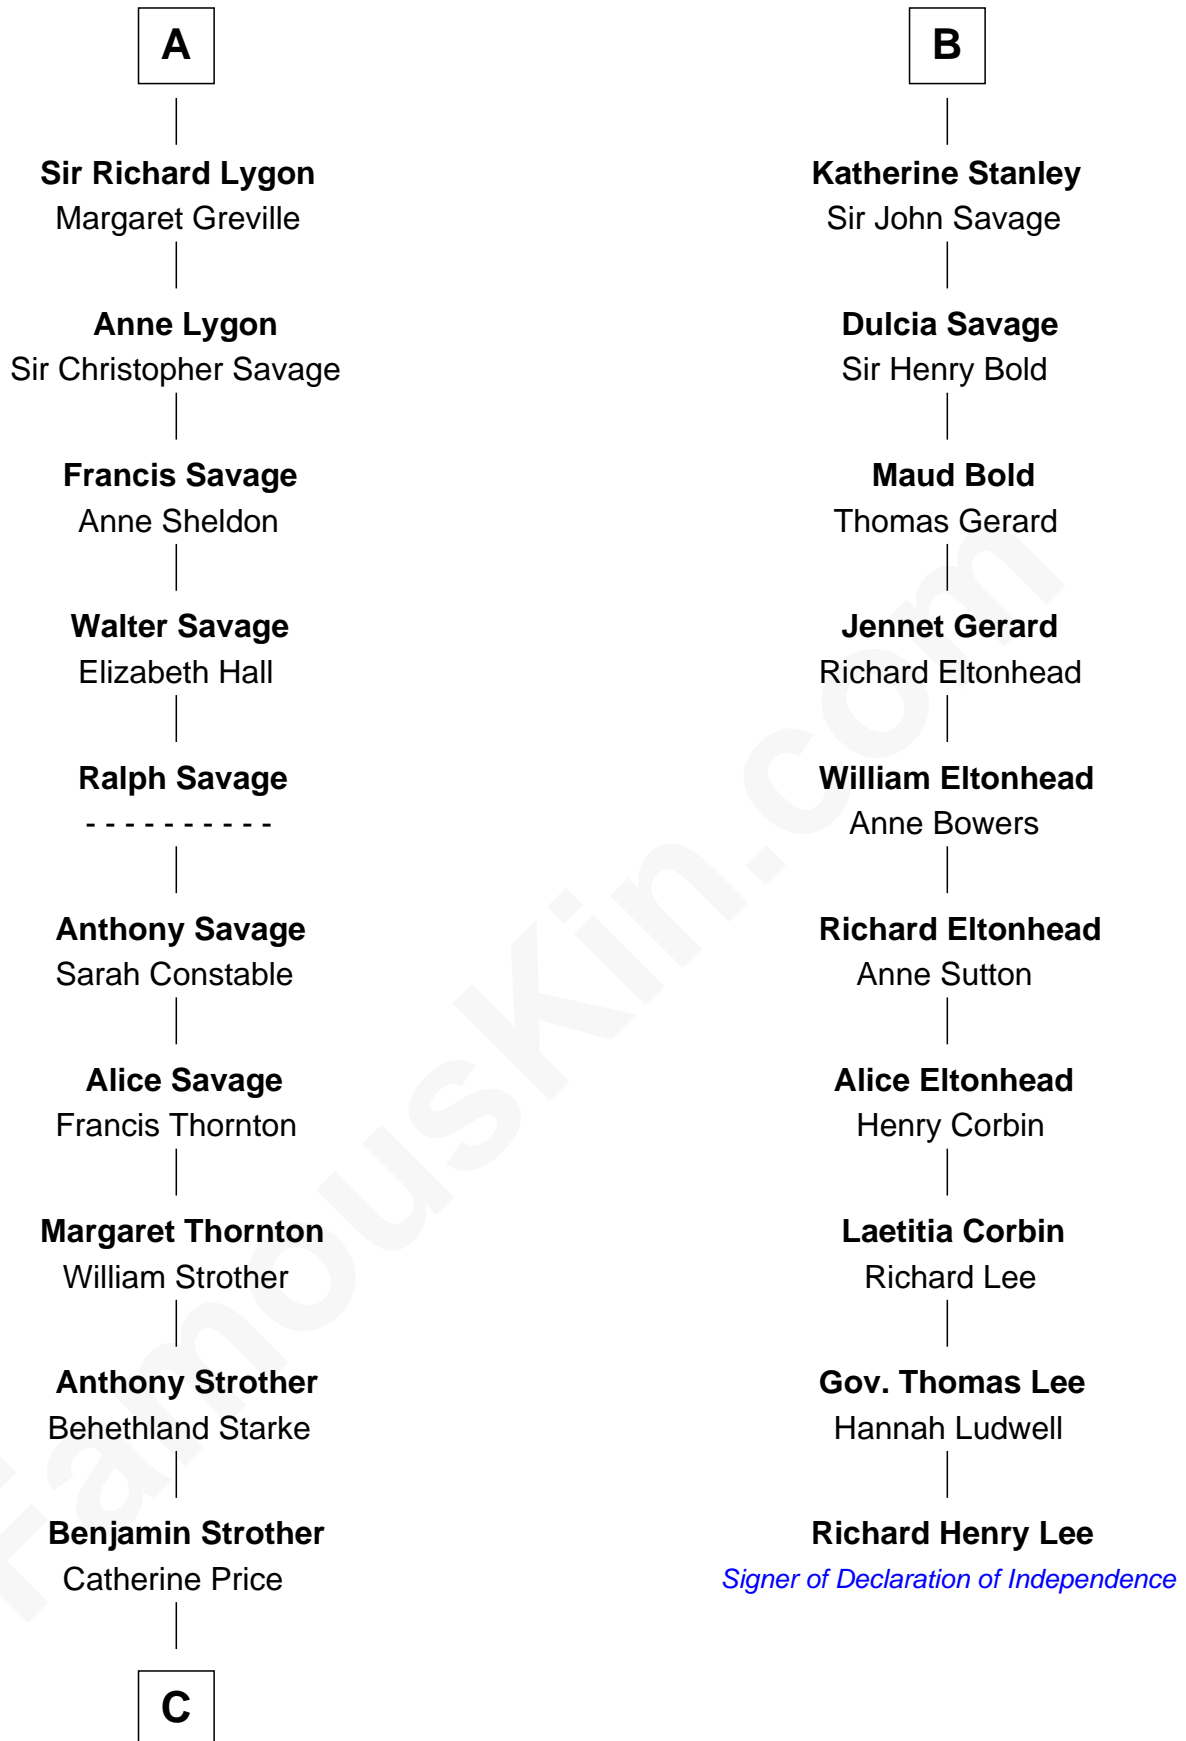

FamousKin.com
Relationship Chart of
Randolph Scott
Movie Actor

16th cousin 5 times removed of
Richard Henry Lee
Signer of the Declaration of Independence

C

—
Catherine Price Strother

Joseph Minor Crane

—
John William Crane

Margaret Ann Sadler

—
Joseph Minor Crane

Lavinia Lionberger

—
Lucy Lionberger Crane

George Grant Scott

—
Randolph Scott

Movie Actor

FamousKin.com