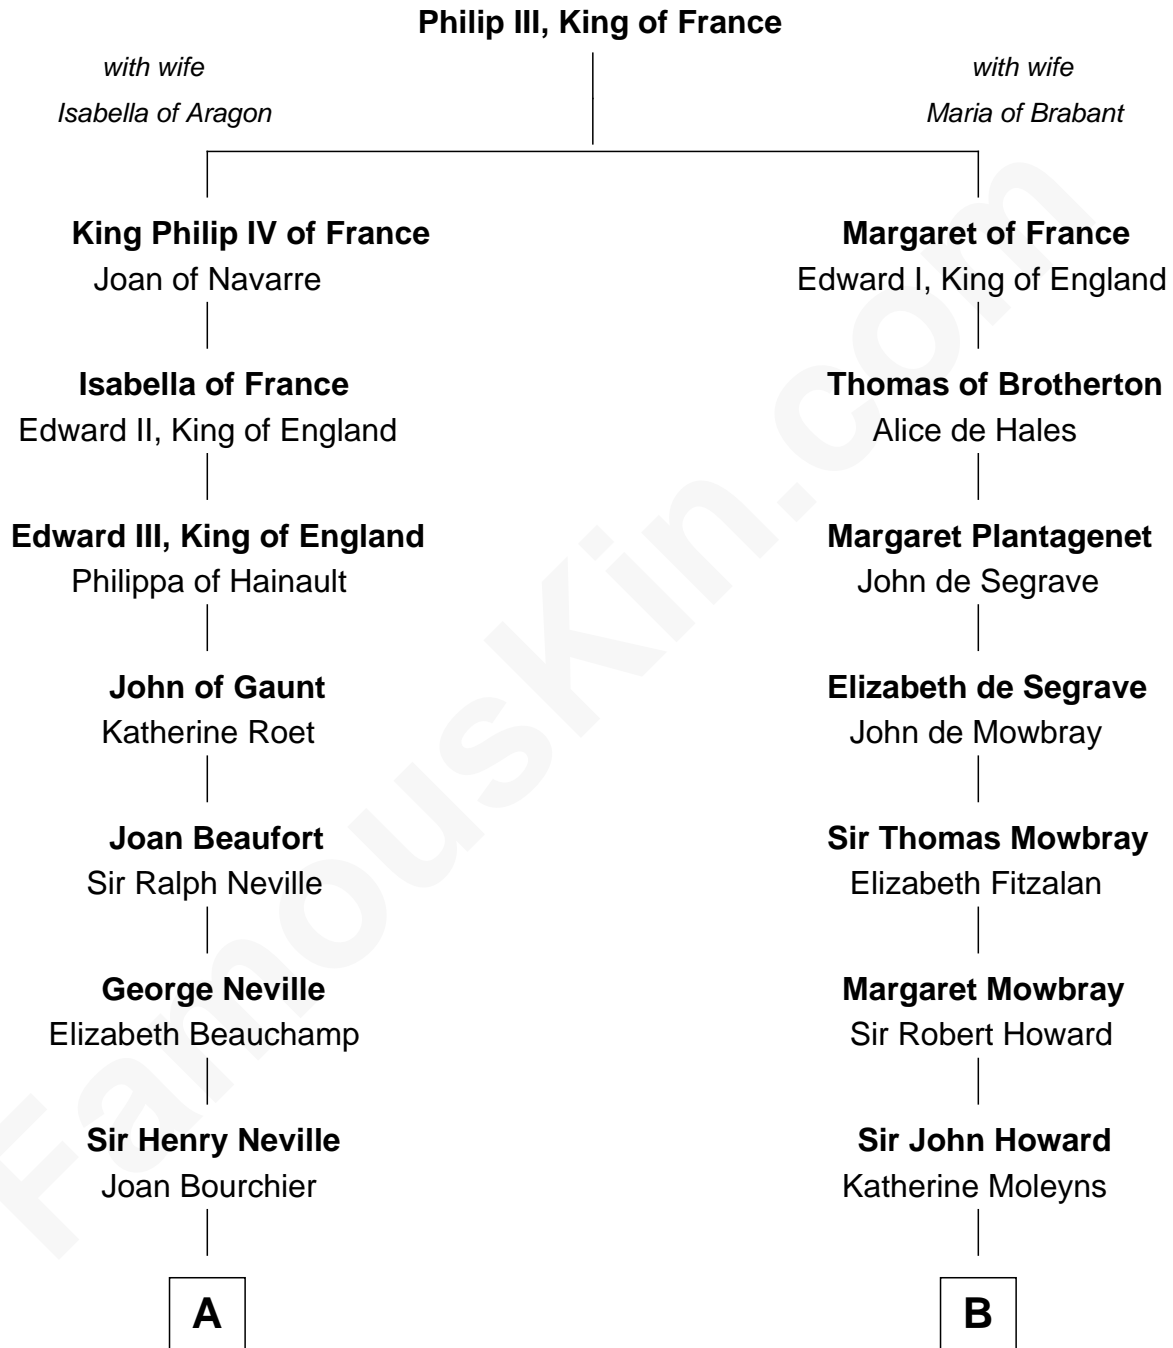

FamousKin.com

Relationship Chart of

Randolph Scott

Movie Actor

9th cousin 12 times removed of

Anne Boleyn

2nd Wife of King Henry VIII

C

—
Catherine Price Strother

Joseph Minor Crane

—
John William Crane

Margaret Ann Sadler

—
Joseph Minor Crane

Lavinia Lionberger

—
Lucy Lionberger Crane

George Grant Scott