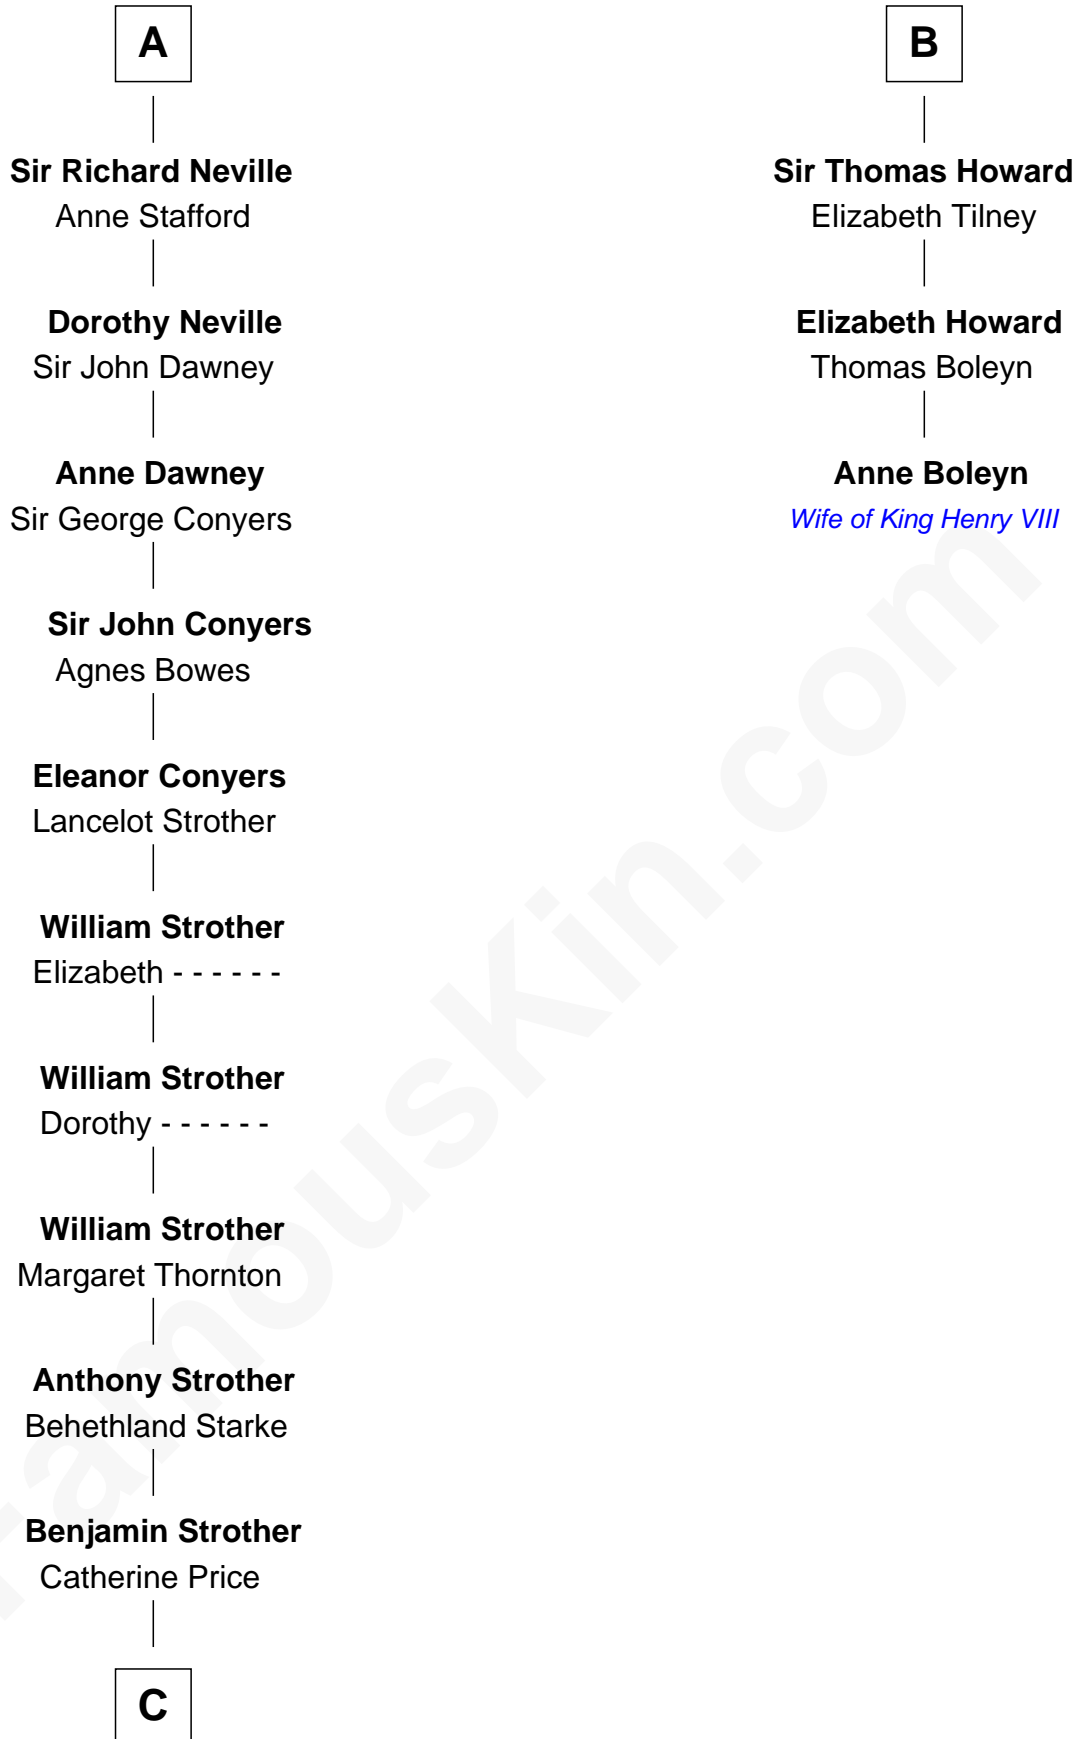

FamousKin.com

Relationship Chart of

Randolph Scott

Movie Actor

9th cousin 12 times removed of

Anne Boleyn

2nd Wife of King Henry VIII

C

—
Catherine Price Strother

Joseph Minor Crane

—
John William Crane

Margaret Ann Sadler

—
Joseph Minor Crane

Lavinia Lionberger

—
Lucy Lionberger Crane

George Grant Scott