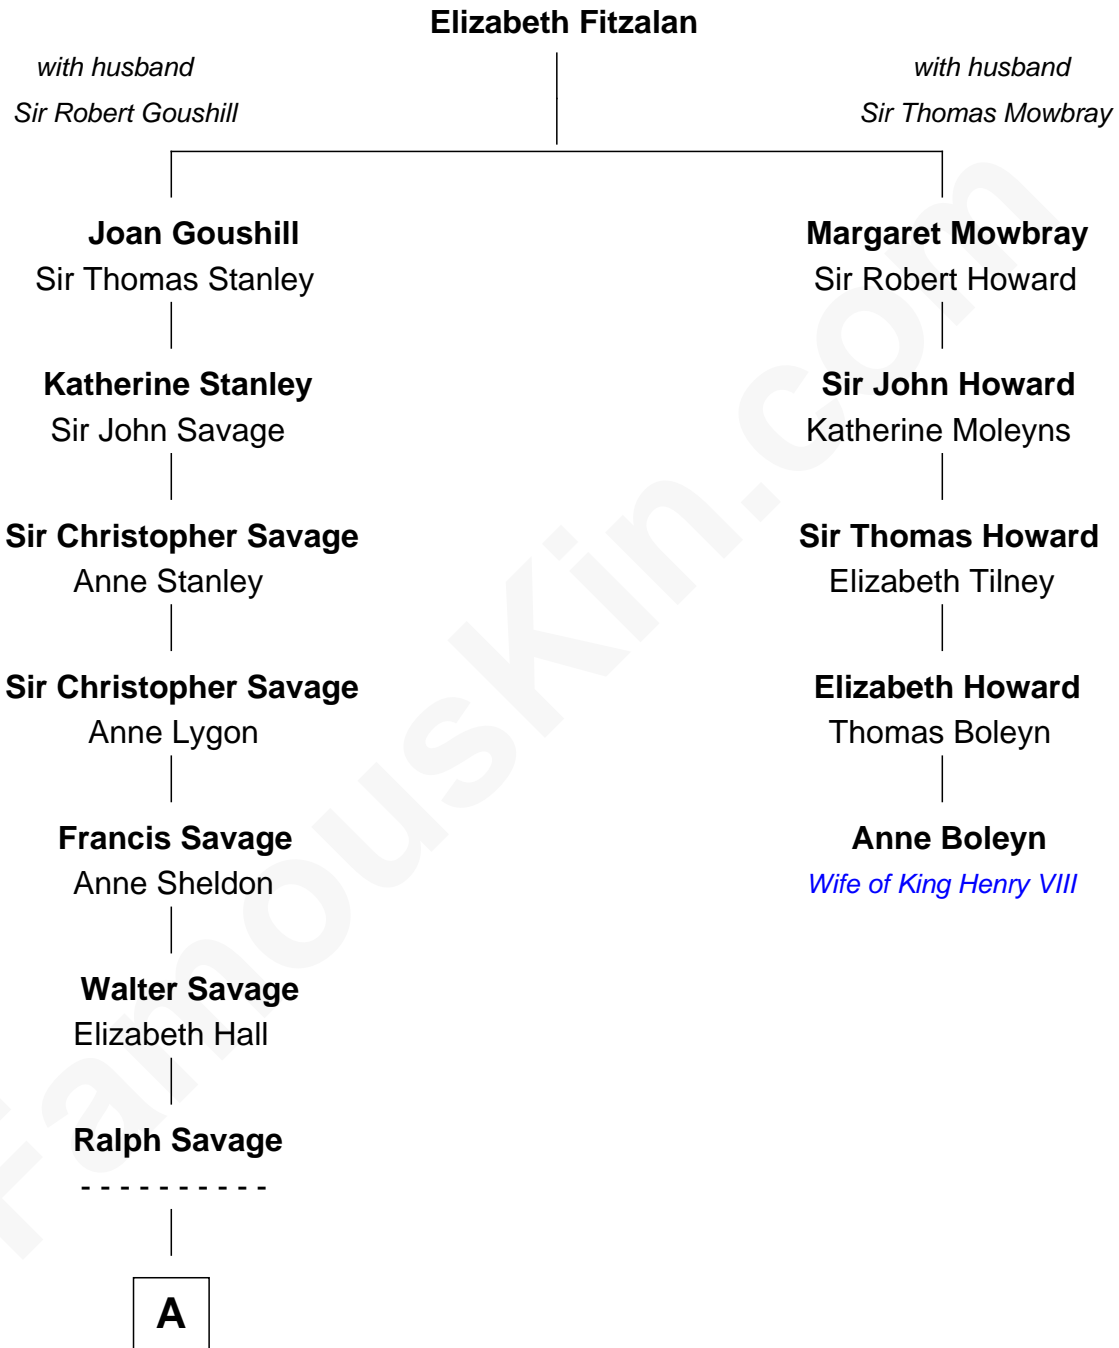

FamousKin.com
Relationship Chart of
Randolph Scott
Movie Actor

4th cousin 12 times removed of

Anne Boleyn
2nd Wife of King Henry VIII

A

—
Anthony Savage

Sarah Constable

—
Alice Savage

Francis Thornton