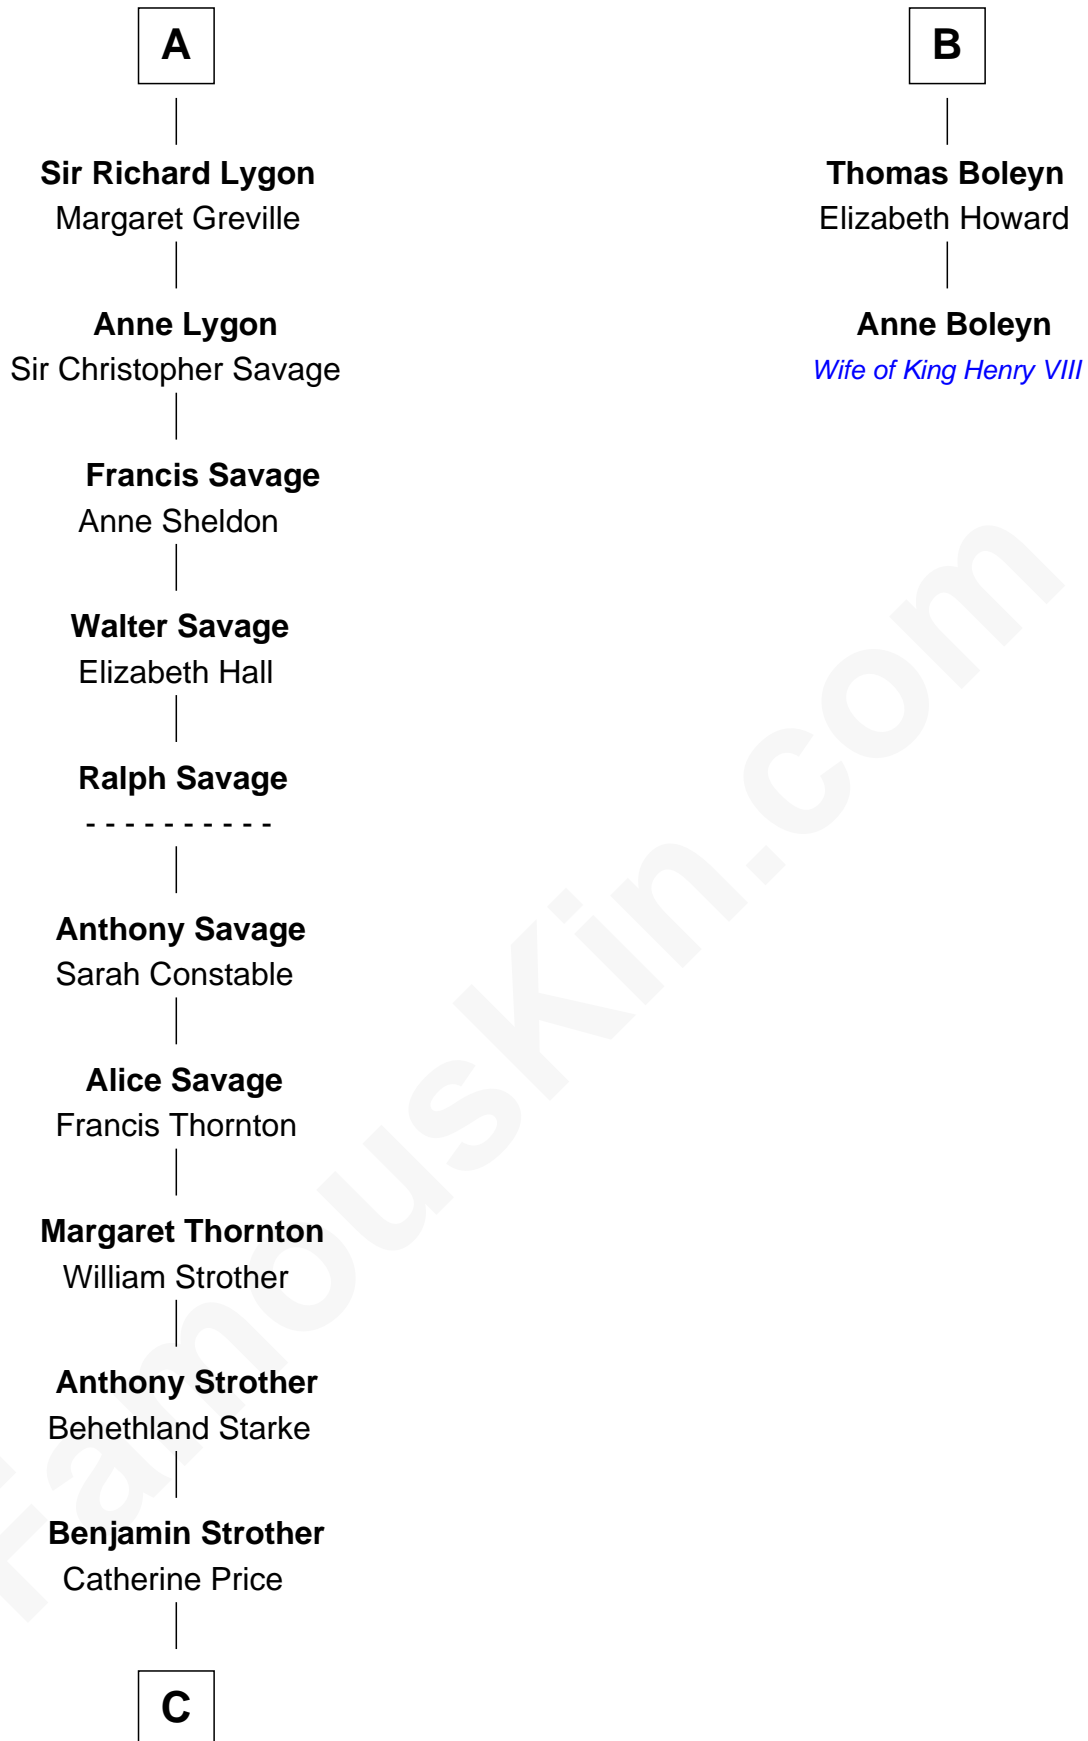

FamousKin.com

Relationship Chart of

Randolph Scott

Movie Actor

8th cousin 13 times removed of

Anne Boleyn

2nd Wife of King Henry VIII

Sir William de Beauchamp

Isabel Mauduit

Sir Walter de Beauchamp

Alice de Tony

Giles de Beauchamp

Catherine de Bures

John de Beauchamp

Elizabeth - - - - -

Sir William de Beauchamp

Joan Beauchamp

James Butler

Sir Thomas Butler

Anne Hankeford

Margaret Butler

Sir William Boleyn

B

C

—
Catherine Price Strother

Joseph Minor Crane

—
John William Crane

Margaret Ann Sadler

—
Joseph Minor Crane

Lavinia Lionberger

—
Lucy Lionberger Crane

George Grant Scott