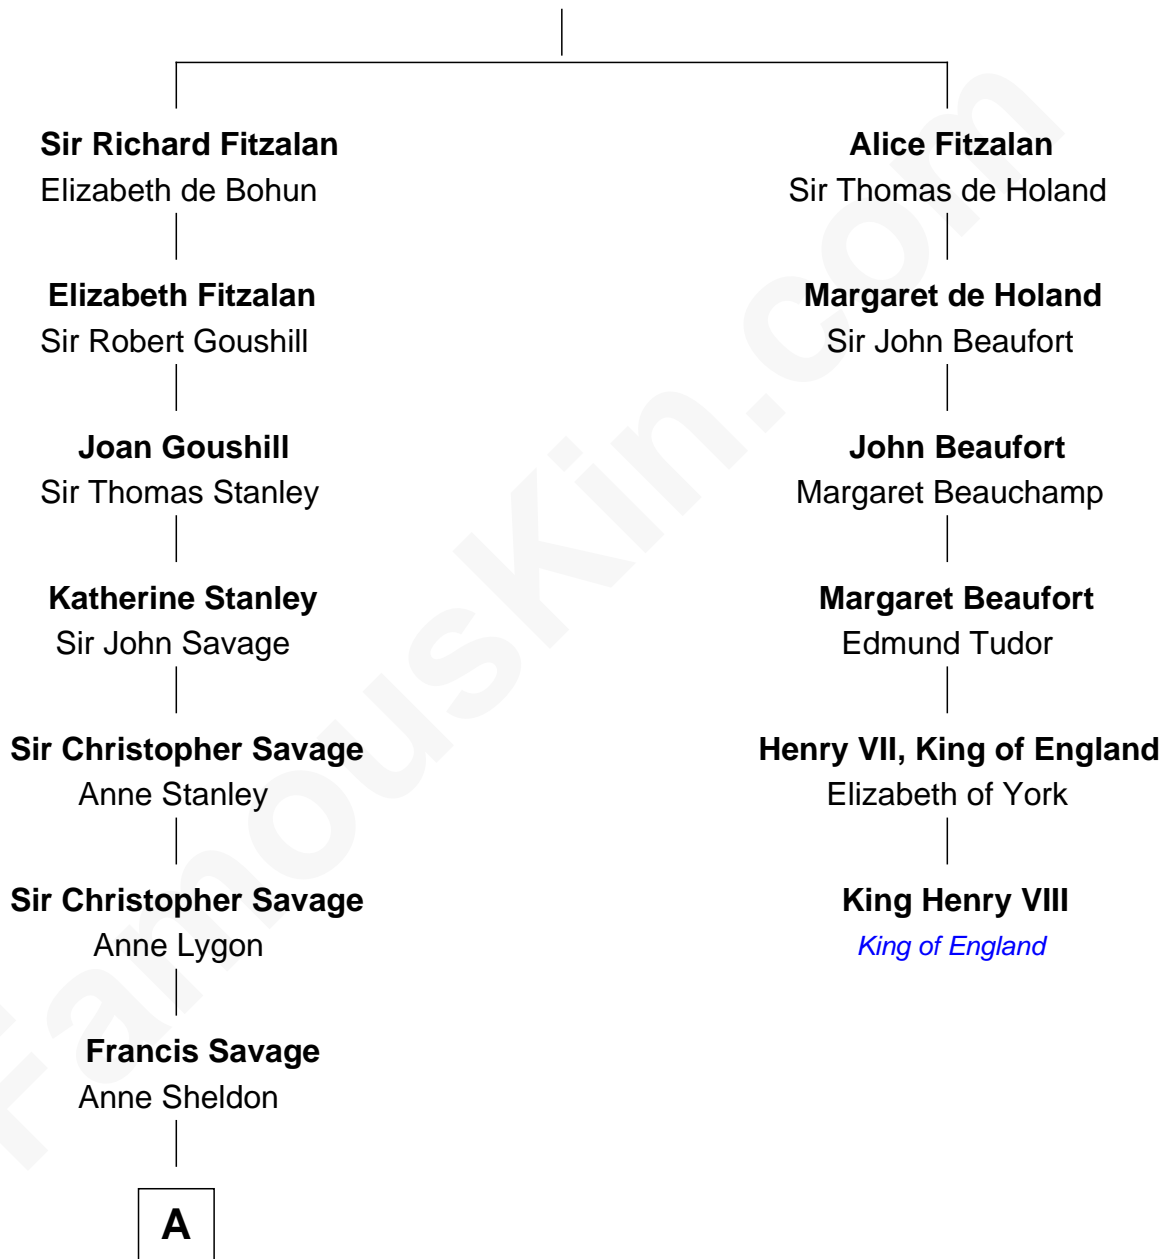

FamousKin.com Relationship Chart of

Randolph Scott

Movie Actor

5th cousin 13 times removed of

King Henry VIII

King of England

Richard Fitzalan
Eleanor Plantagenet

B

—
Lucy Lionberger Crane

George Grant Scott

—
Randolph Scott

Movie Actor

FamousKin.com