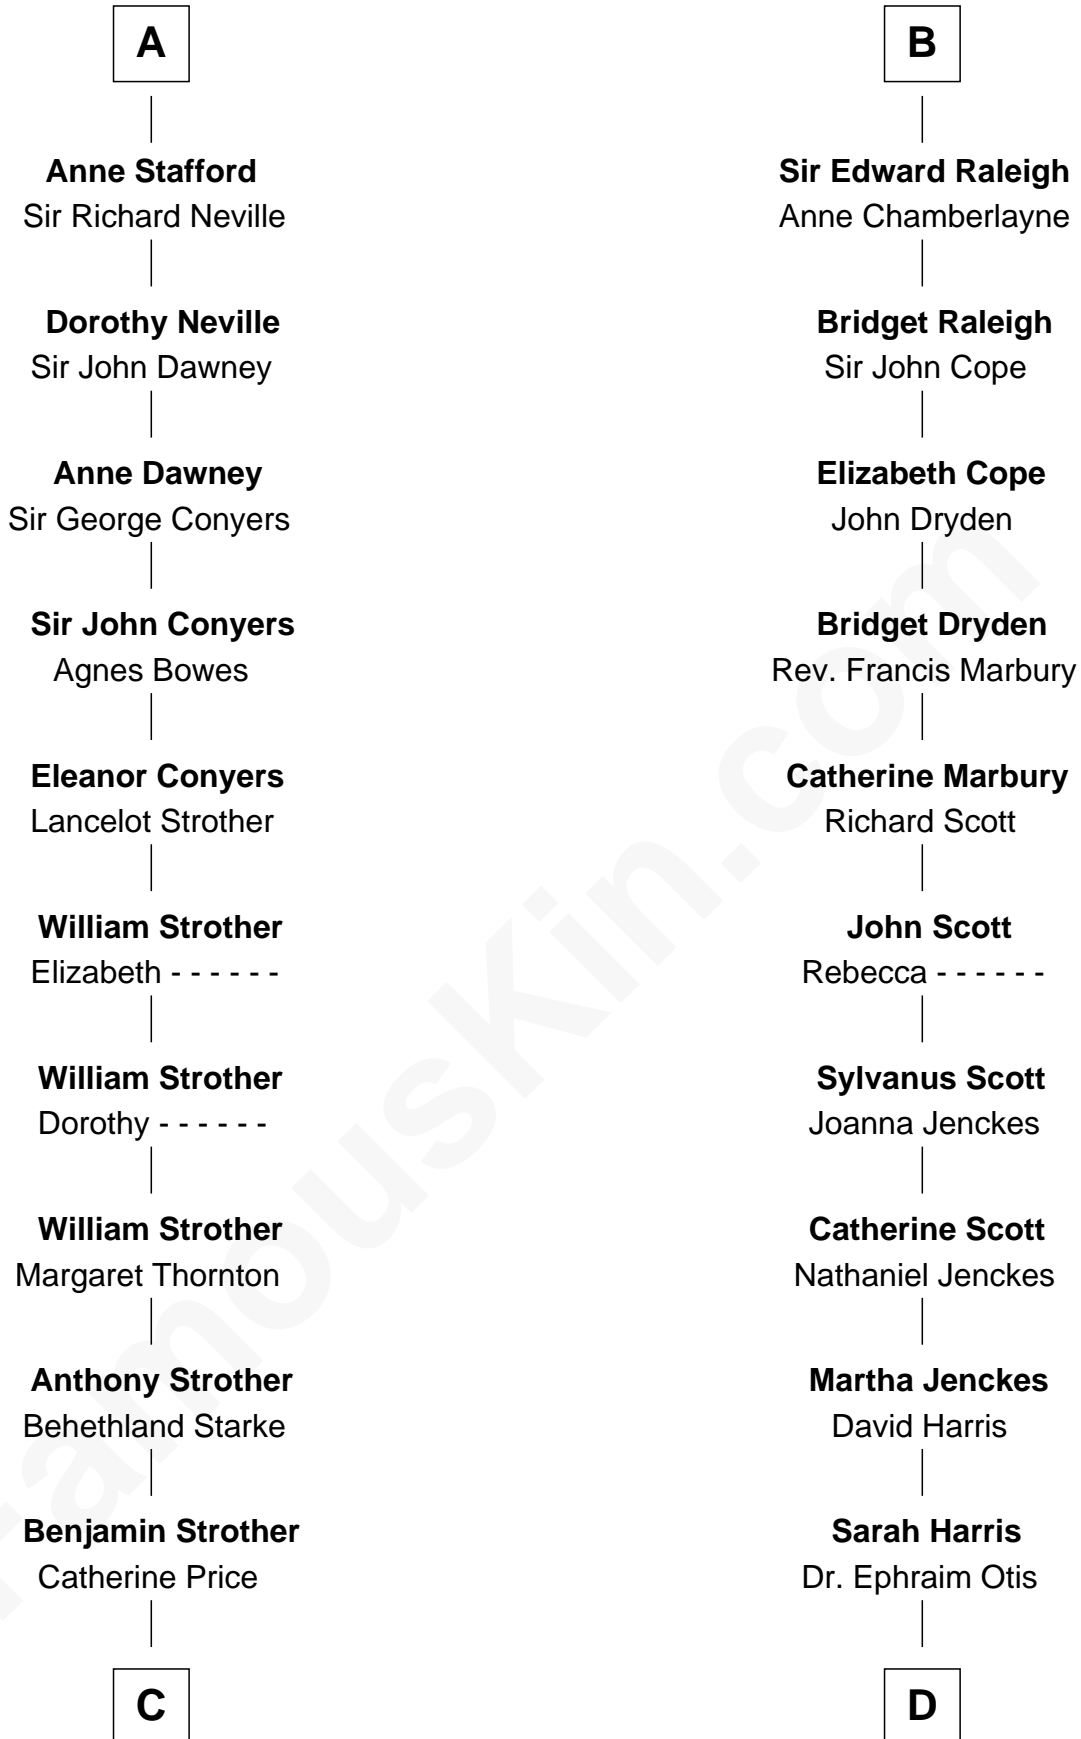

# FamousKin.com Relationship Chart of

**Randolph Scott**

*Movie Actor*

21st cousin of

**Willis Carrier**

*Inventor of Air Conditioning*

**Nicholas de Stafford**

**C**

**Catherine Price Strother**

Joseph Minor Crane

**John William Crane**

Margaret Ann Sadler

**Joseph Minor Crane**

Lavinia Lionberger

**Lucy Lionberger Crane**

George Grant Scott

**Randolph Scott**

*Movie Actor*

**D**

**Dr. Harris Otis**

Sarah Rogers

**Lydia Otis**

Thomas Button

**Ann Elizabeth Button**