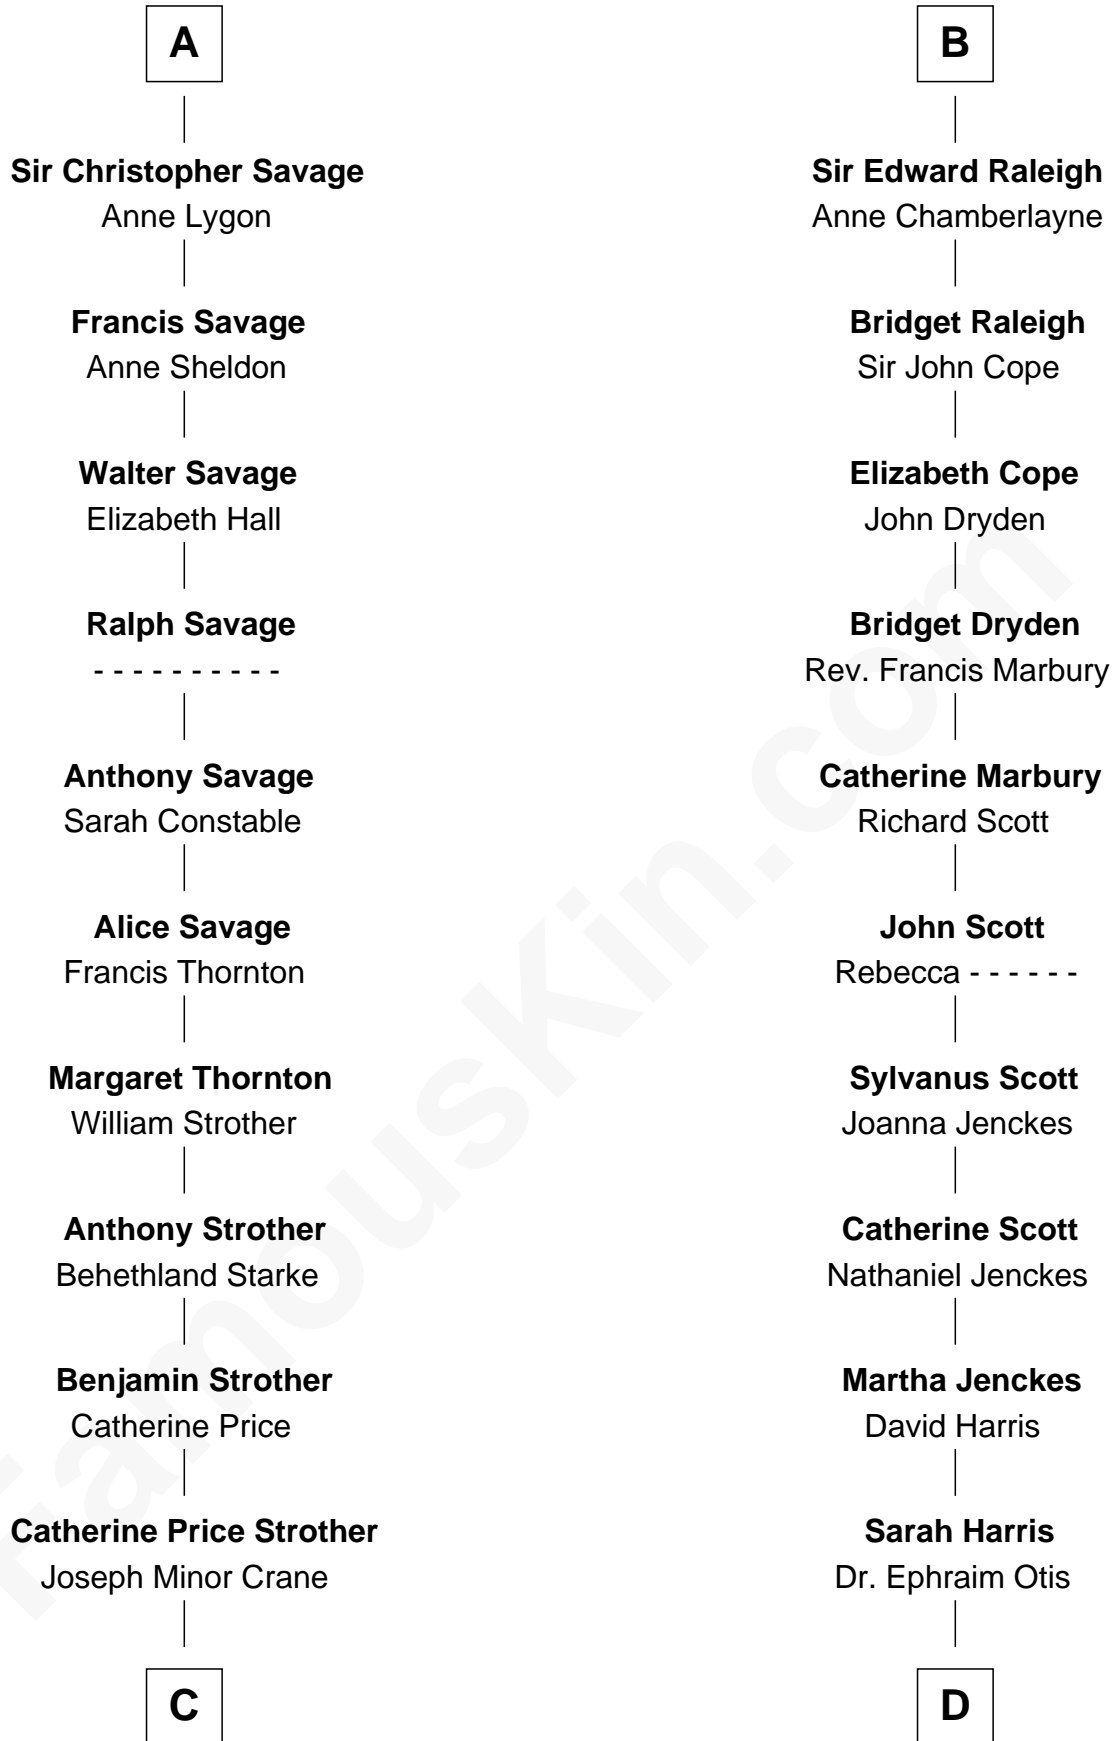

FamousKin.com
Relationship Chart of
Randolph Scott
Movie Actor

20th cousin 1 time removed of
Willis Carrier
Inventor of Air Conditioning

C

John William Crane
Margaret Ann Sadler

Joseph Minor Crane
Lavinia Lionberger

Lucy Lionberger Crane
George Grant Scott

Randolph Scott
Movie Actor

D

Dr. Harris Otis
Sarah Rogers

Lydia Otis
Thomas Button

Ann Elizabeth Button
David Joy Haviland

Elizabeth R. Haviland
Duane Williams Carrier