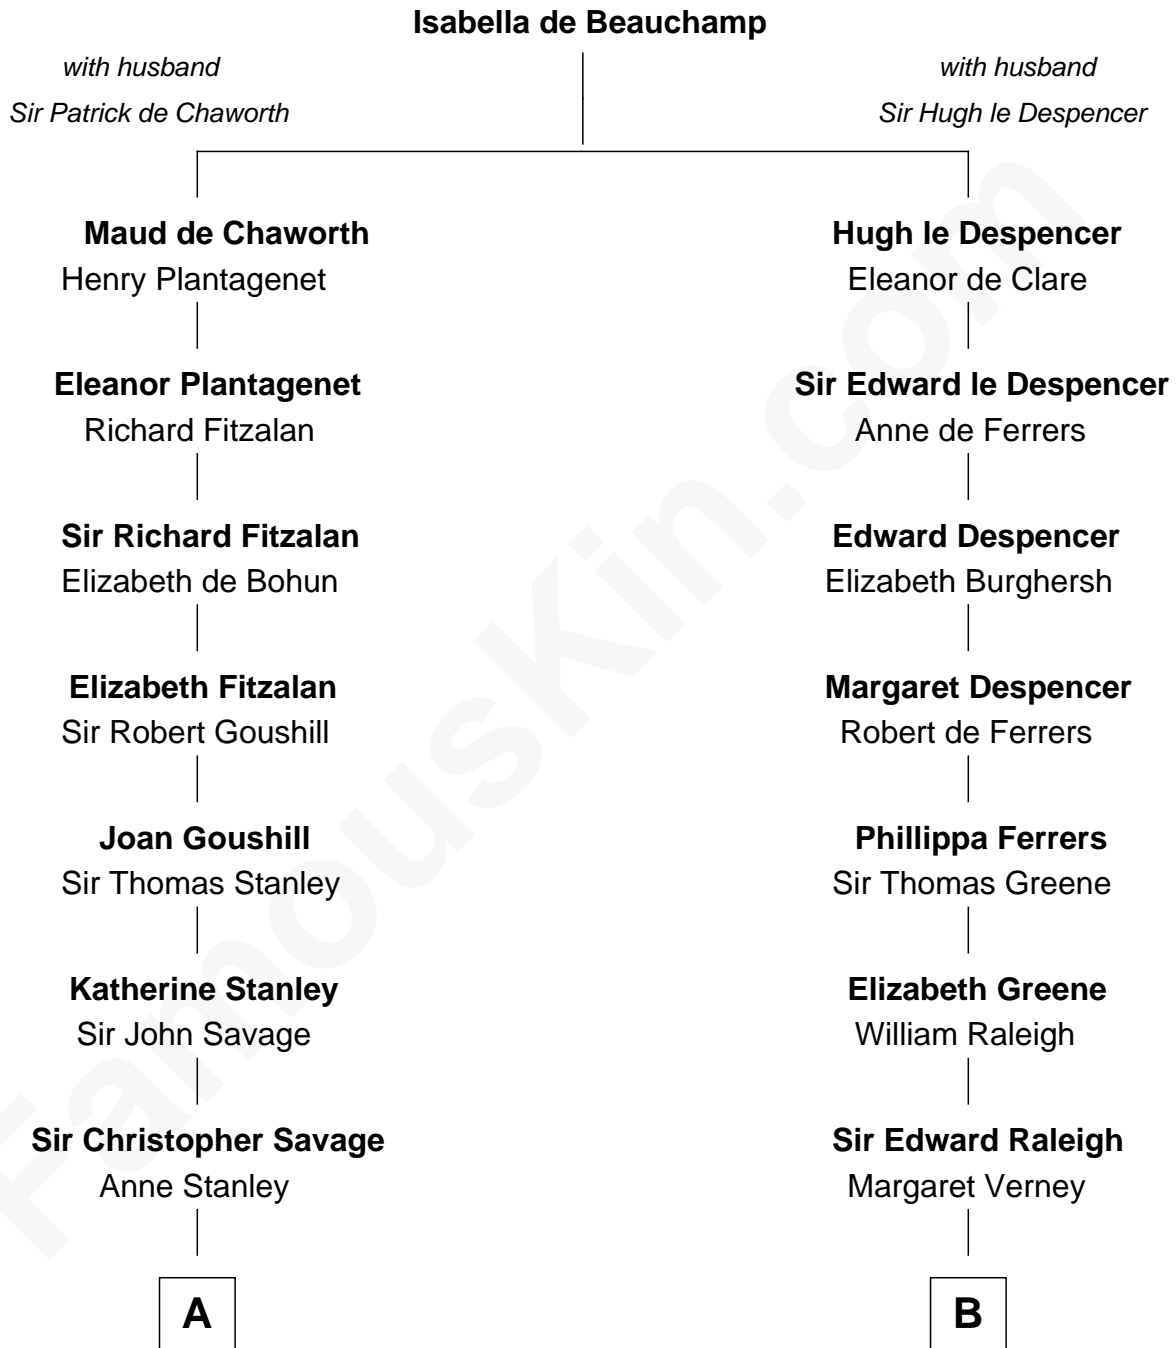

FamousKin.com
Relationship Chart of
Randolph Scott
Movie Actor

20th cousin 1 time removed of
Willis Carrier
Inventor of Air Conditioning

C

John William Crane
Margaret Ann Sadler

Joseph Minor Crane
Lavinia Lionberger

Lucy Lionberger Crane
George Grant Scott

Randolph Scott
Movie Actor

D

Dr. Harris Otis
Sarah Rogers

Lydia Otis
Thomas Button

Ann Elizabeth Button
David Joy Haviland

Elizabeth R. Haviland
Duane Williams Carrier