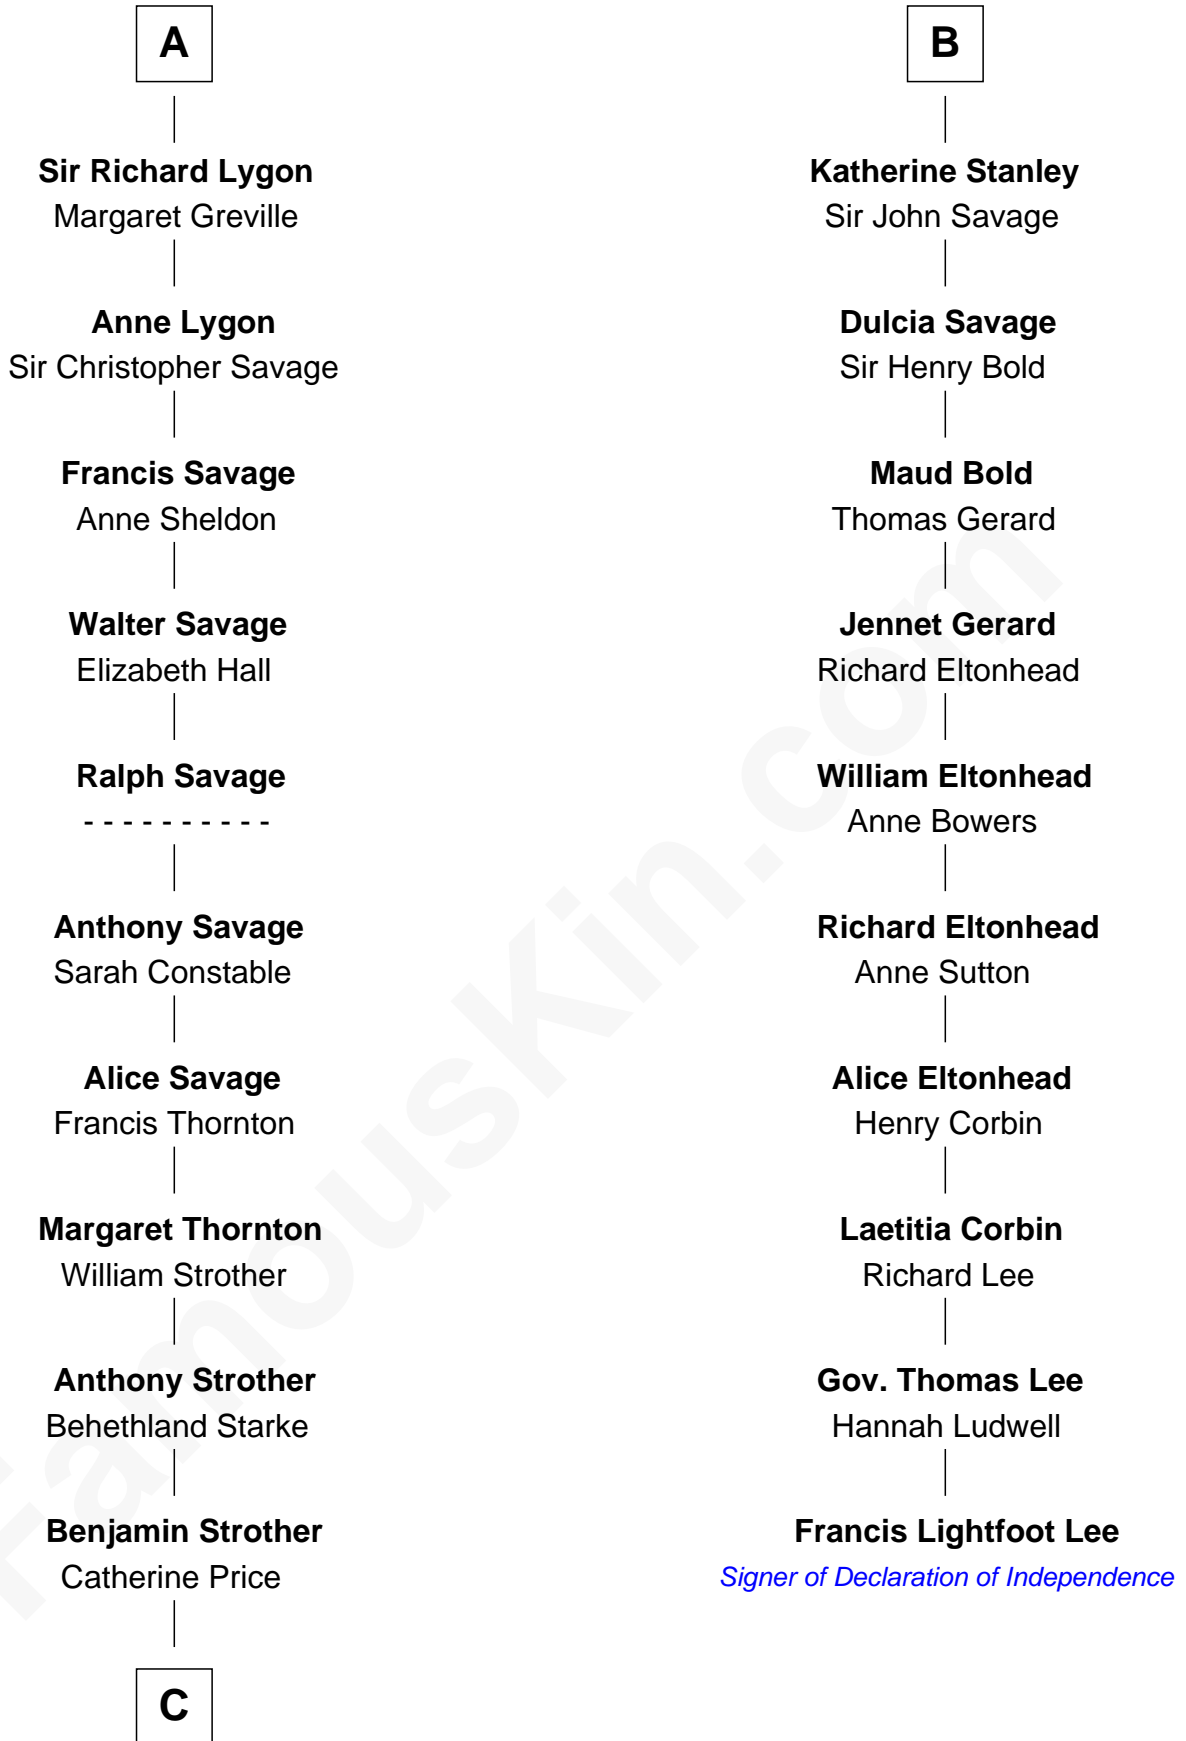

FamousKin.com

Relationship Chart of

Randolph Scott

Movie Actor

16th cousin 5 times removed of

Francis Lightfoot Lee

Signer of the Declaration of Independence

C

—
Catherine Price Strother

Joseph Minor Crane

—
John William Crane

Margaret Ann Sadler

—
Joseph Minor Crane

Lavinia Lionberger

—
Lucy Lionberger Crane

George Grant Scott