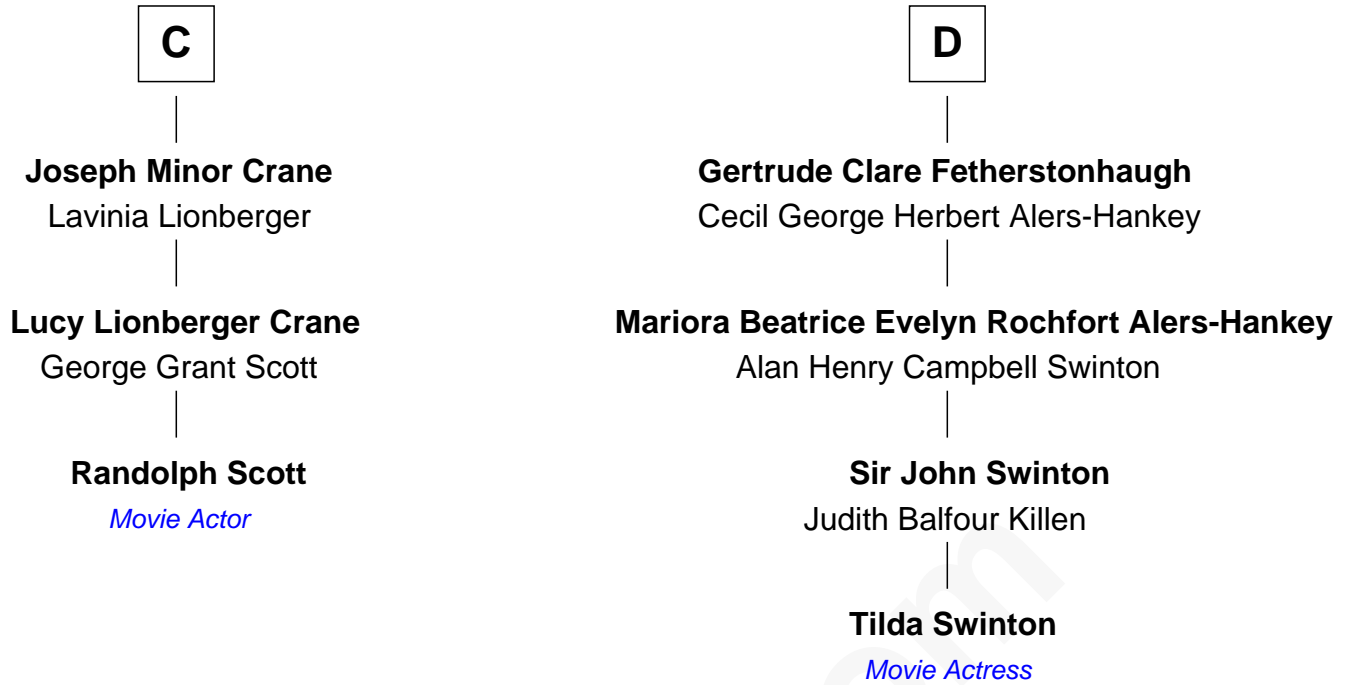

# FamousKin.com Relationship Chart of

**Randolph Scott**

*Movie Actor*

19th cousin 1 time removed of

**Tilda Swinton**

*Movie Actress*

**Sir Ralph Basset**

Joan - - - - -

Tilda Swinton photo by [Nicolas Genin](#) (CC BY-SA 2.0)