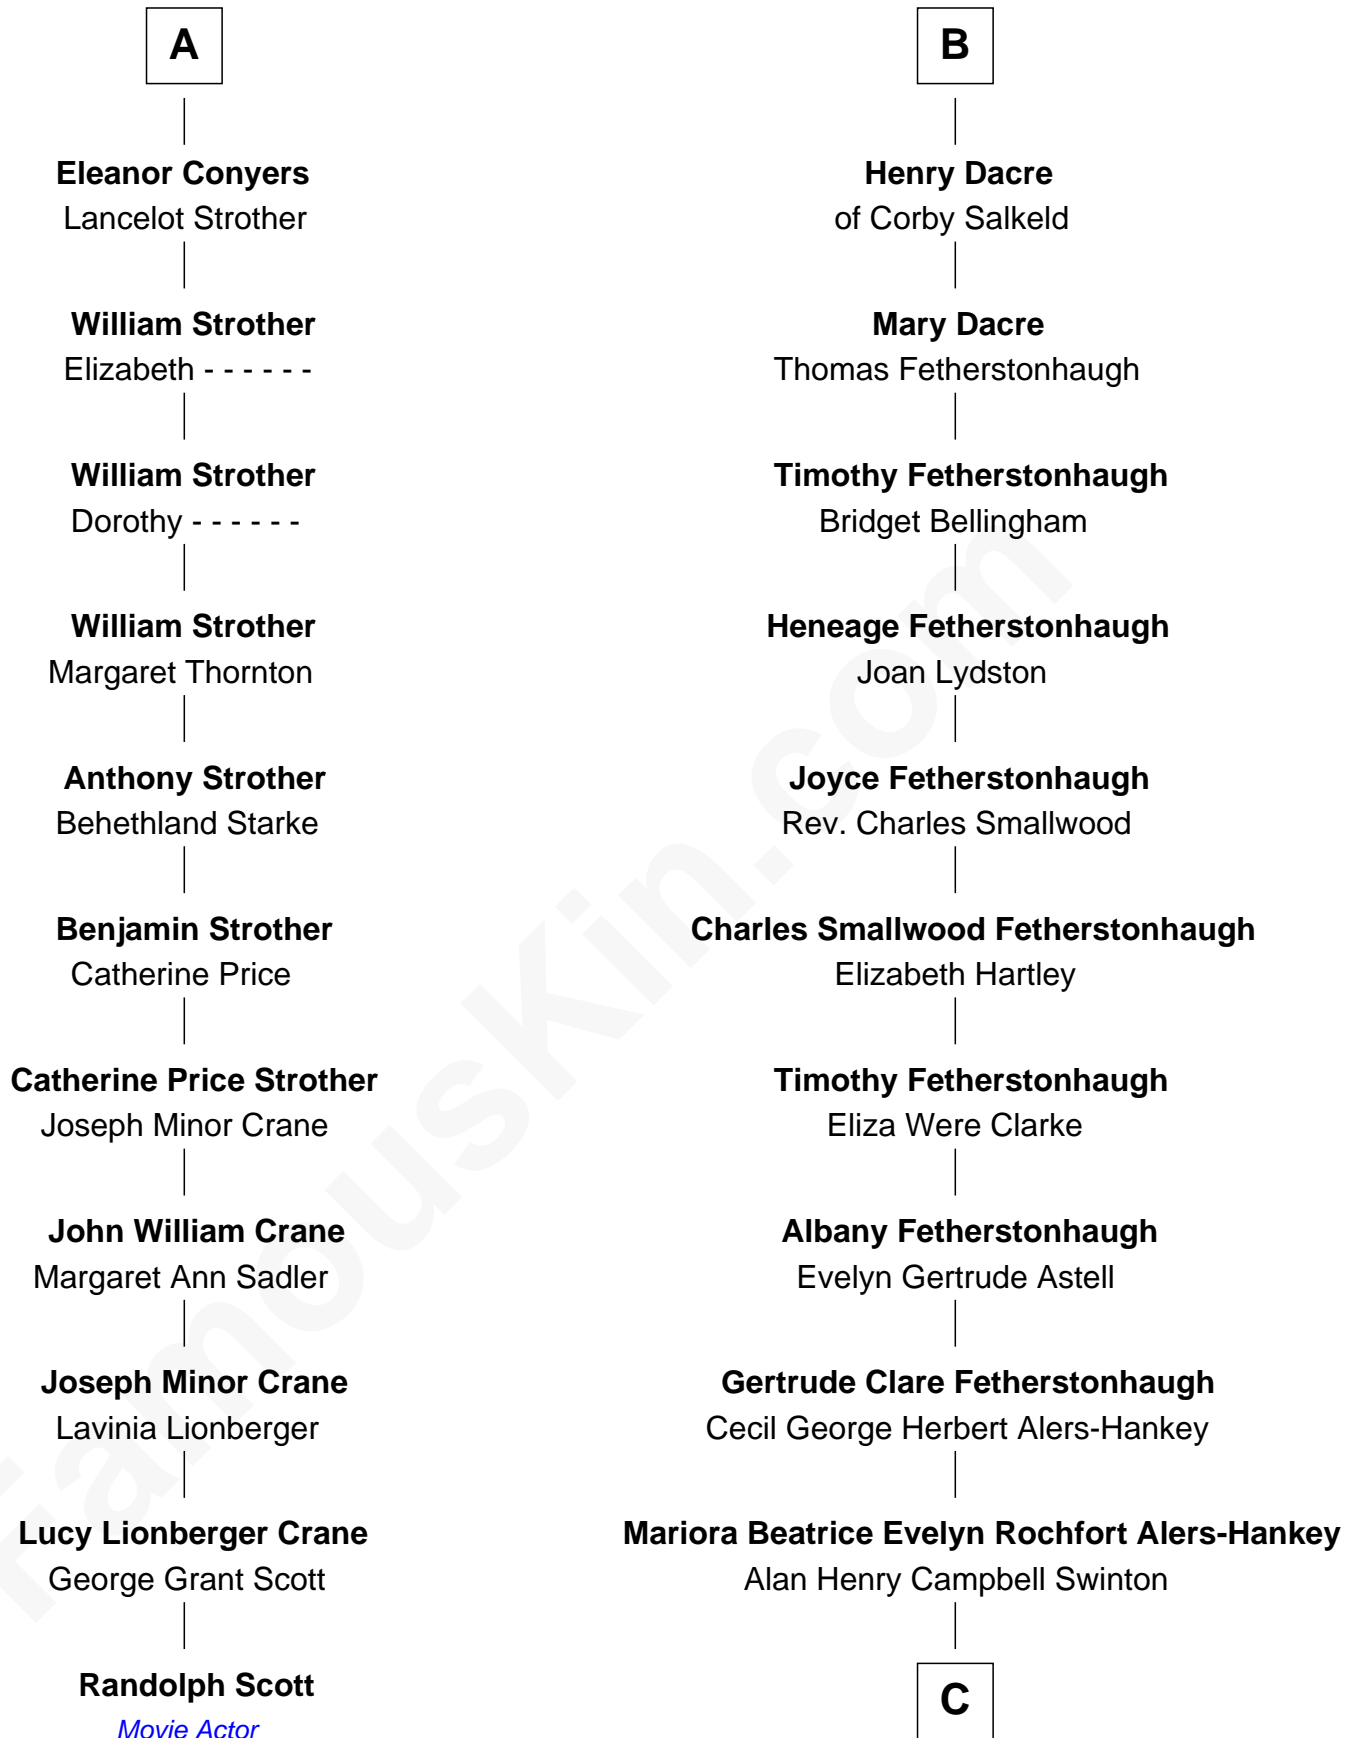

FamousKin.com Relationship Chart of

Randolph Scott

Movie Actor

17th cousin 1 time removed of

Tilda Swinton

Movie Actress

John of Gaunt

*with wife
Katherine Roet*

Anne Pickering

Sir John Conyers

Agnes Bowes

Alice Knyvet

Christopher Dacre

A

B

C