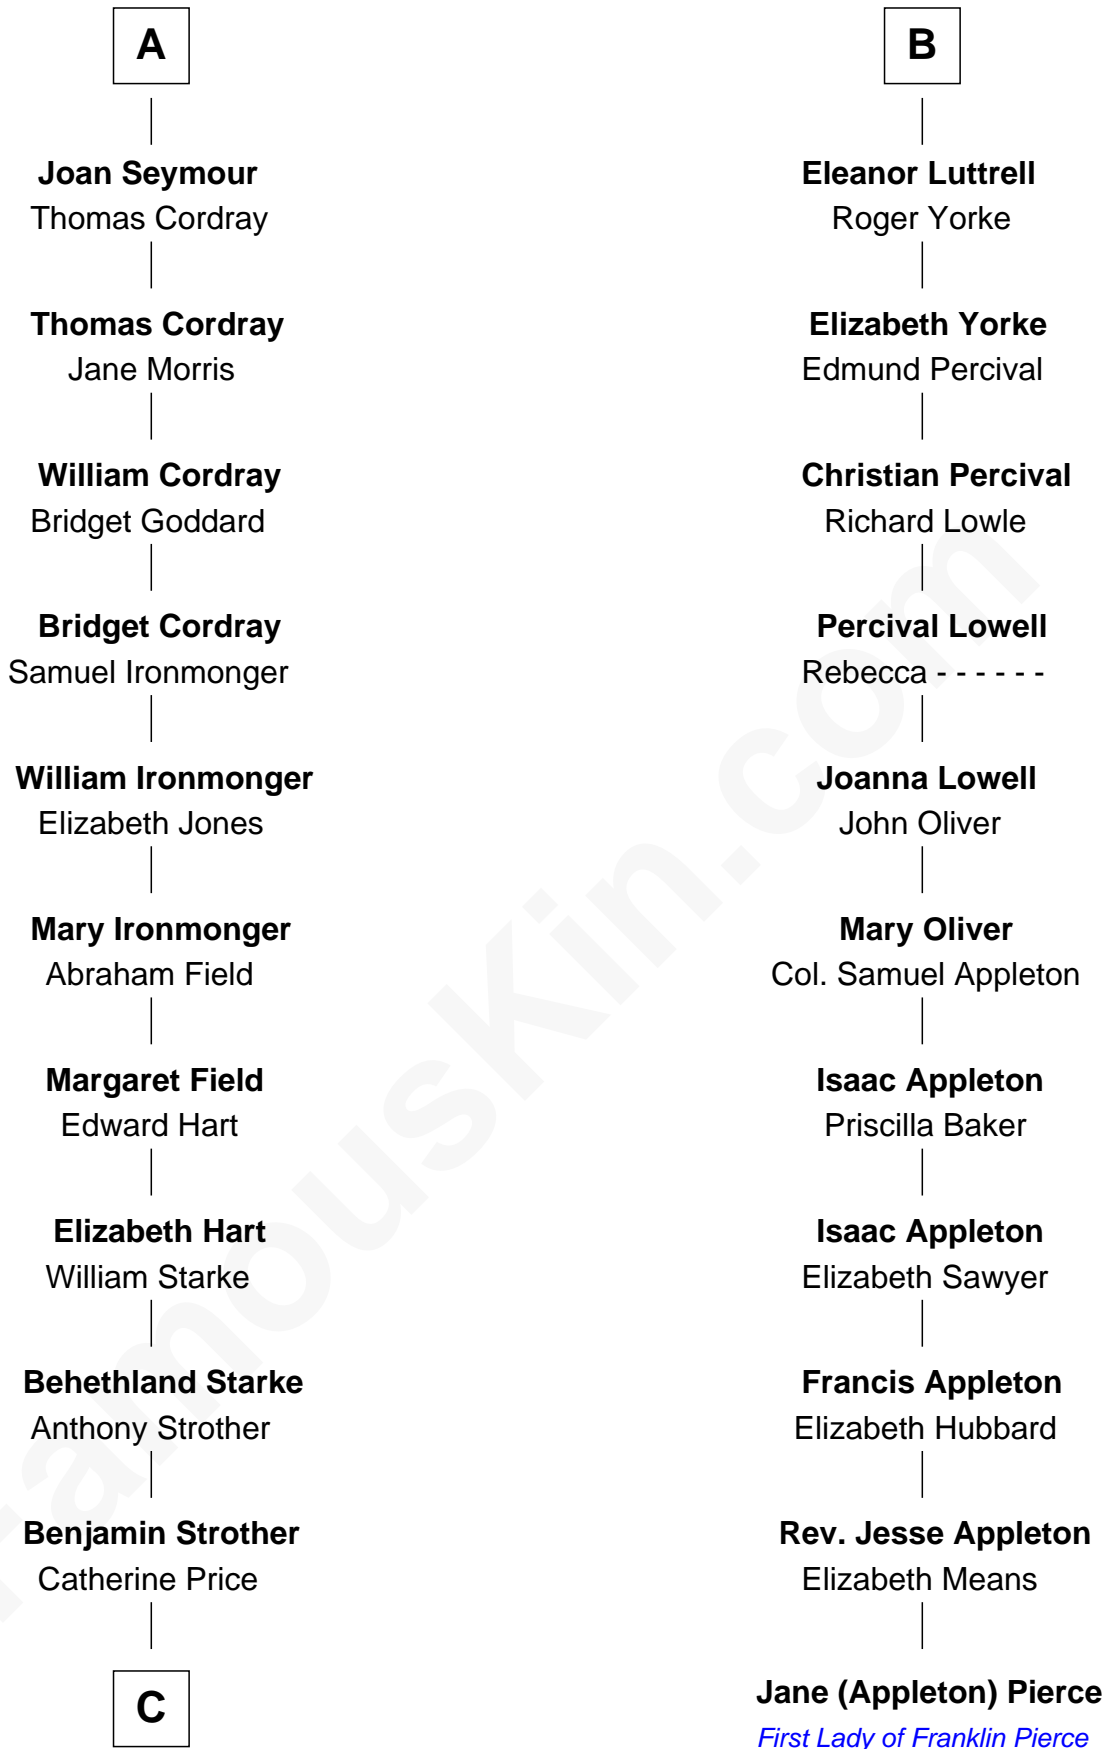

FamousKin.com

Relationship Chart of

Randolph Scott

Movie Actor

17th cousin 4 times removed of

Jane (Appleton) Pierce

First Lady of President Franklin Pierce

Sir Hugh de Courtenay

Eleanor le Despencer

C

—
Catherine Price Strother

Joseph Minor Crane

—
John William Crane

Margaret Ann Sadler

—
Joseph Minor Crane

Lavinia Lionberger

—
Lucy Lionberger Crane

George Grant Scott

—
Randolph Scott

Movie Actor

FamousKin.com