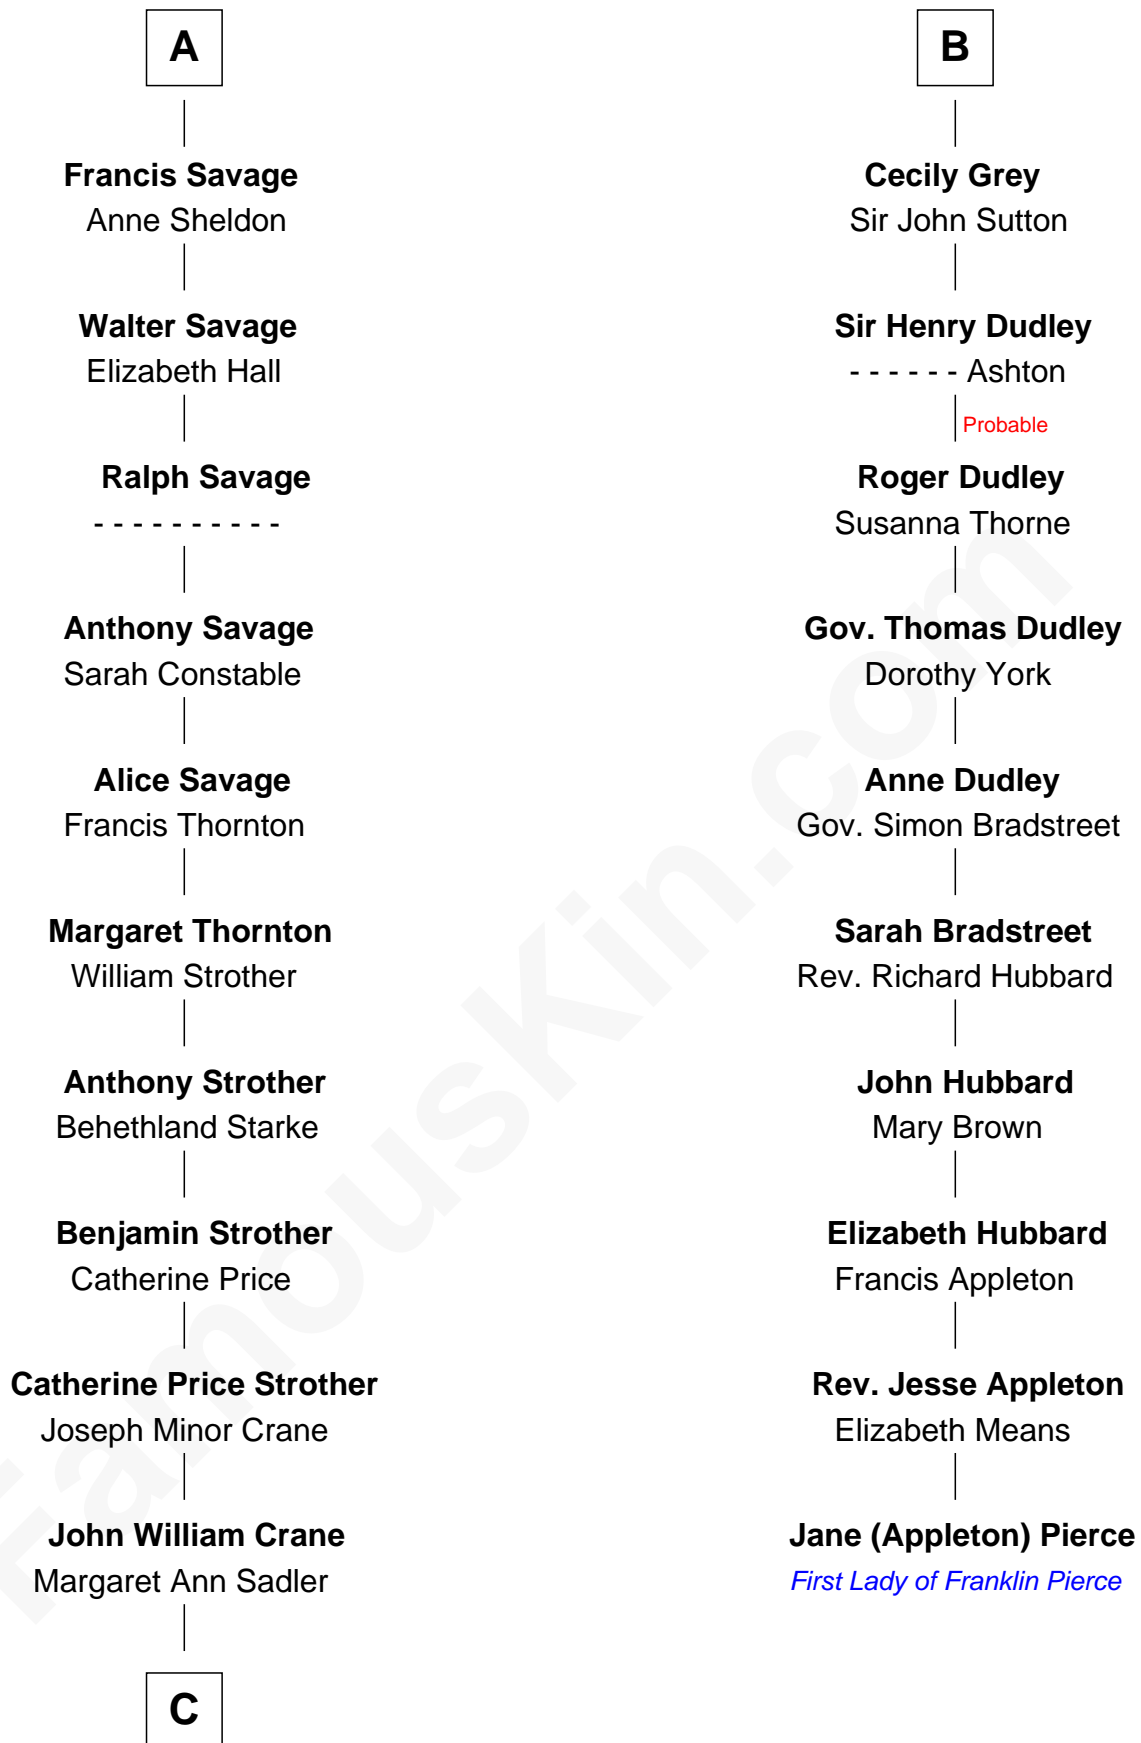

**FamousKin.com**  
**Relationship Chart of**  
**Randolph Scott**  
*Movie Actor*

16th cousin 3 times removed of

**Jane (Appleton) Pierce**  
*First Lady of President Franklin Pierce*

**Bartholomew de Badlesmere**  
 Margaret de Clare

**Elizabeth de Badlesmere**  
 Sir William de Bohun

**Elizabeth de Bohun**  
 Sir Richard Fitzalan

**Elizabeth Fitzalan**  
 Sir Robert Goushill

**Joan Goushill**  
 Sir Thomas Stanley

**Katherine Stanley**  
 Sir John Savage

**Sir Christopher Savage**  
 Anne Stanley

**Sir Christopher Savage**  
 Anne Lygon

**A**

**Margery de Badlesmere**  
 Sir William de Ros

**Thomas de Ros**  
 Beatrice de Stafford

**Margaret de Ros**  
 Sir Reynold Grey

**Margaret Grey**  
 Sir William Bonville

**William Bonville**  
 Elizabeth Harington

**William Bonville**  
 Katherine Neville

**Cecily Bonville**  
 Thomas Grey

**B**

**C**

—  
**Joseph Minor Crane**

Lavinia Lionberger