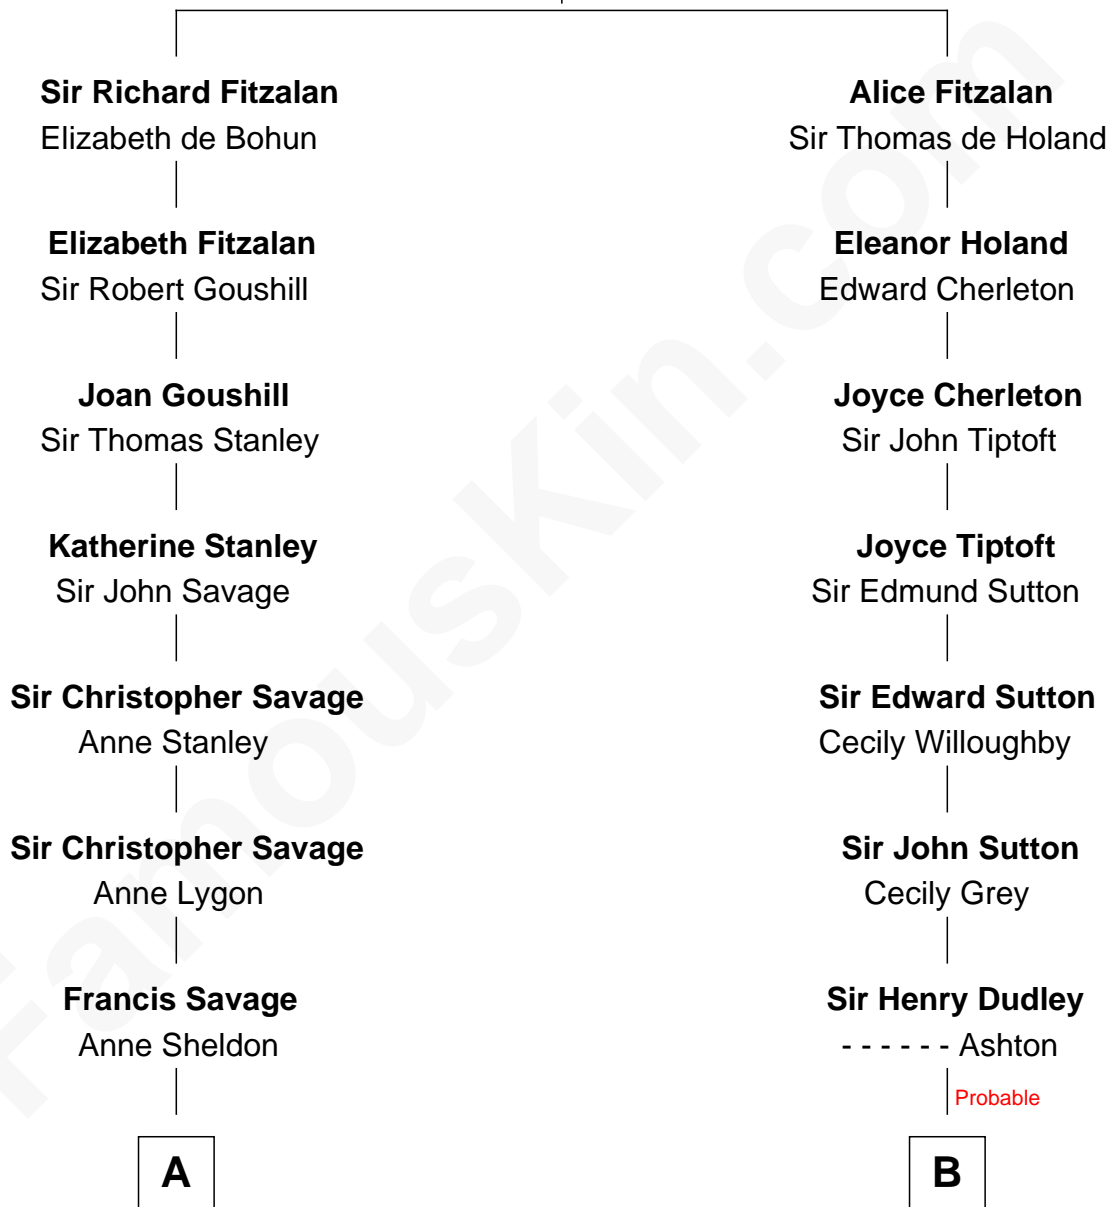

FamousKin.com

Relationship Chart of

Randolph Scott

Movie Actor

14th cousin 4 times removed of

Jane (Appleton) Pierce

First Lady of President Franklin Pierce

Richard Fitzalan
Eleanor Plantagenet

C

—
Lucy Lionberger Crane

George Grant Scott

—
Randolph Scott

Movie Actor

FamousKin.com