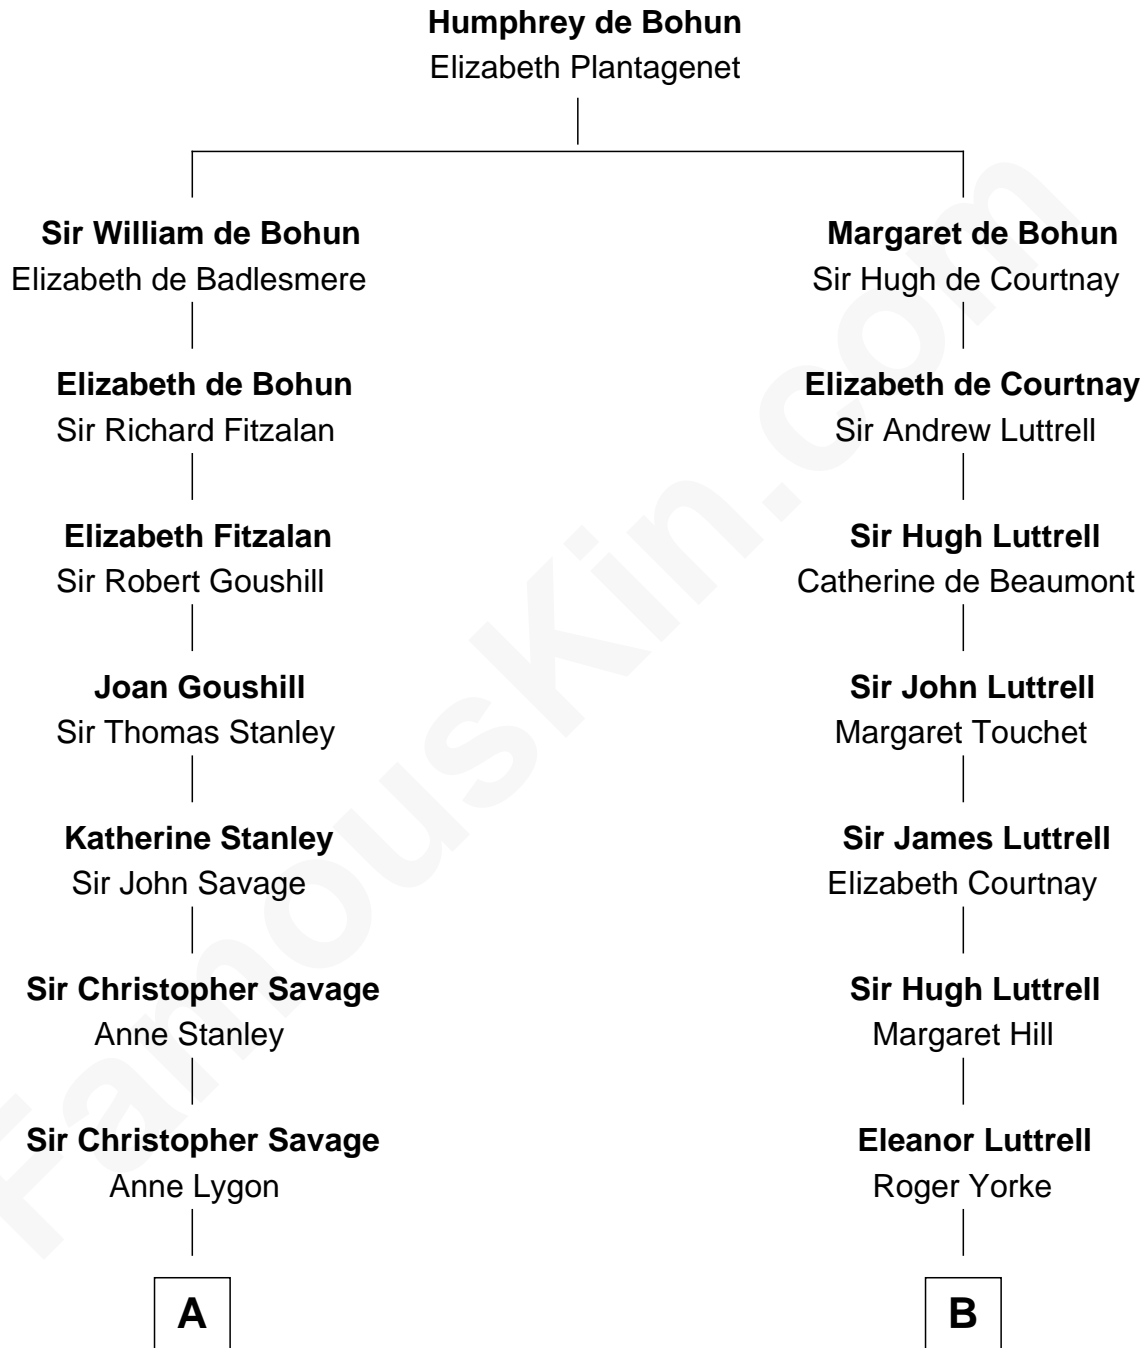

FamousKin.com
Relationship Chart of
Randolph Scott
Movie Actor

16th cousin 3 times removed of

Jane (Appleton) Pierce
First Lady of President Franklin Pierce

C

—
Joseph Minor Crane

Lavinia Lionberger

—
Lucy Lionberger Crane

George Grant Scott

—
Randolph Scott

Movie Actor

FamousKin.com