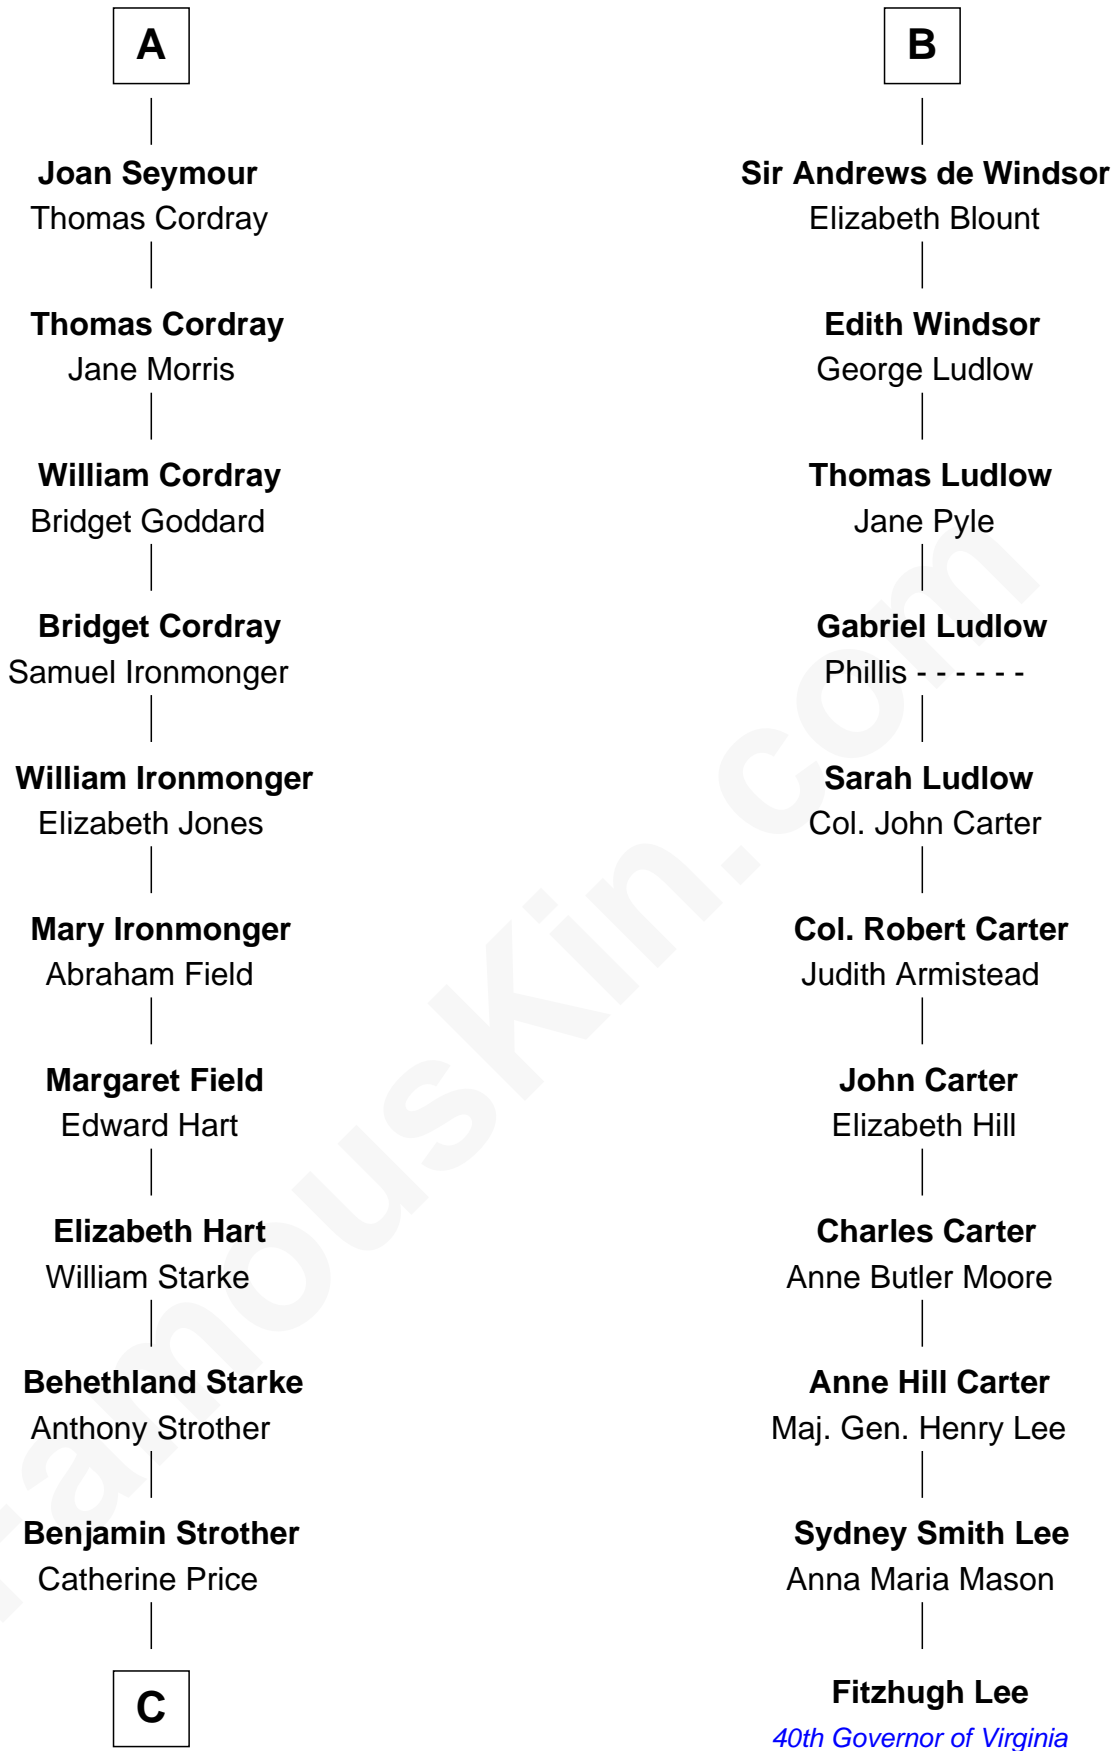

FamousKin.com Relationship Chart of

Randolph Scott

Movie Actor

17th cousin 4 times removed of

Fitzhugh Lee

40th Governor of Virginia

Sir Hugh de Courtenay

Eleanor le Despencer

C

—
Catherine Price Strother

Joseph Minor Crane

—
John William Crane

Margaret Ann Sadler

—
Joseph Minor Crane

Lavinia Lionberger

—
Lucy Lionberger Crane