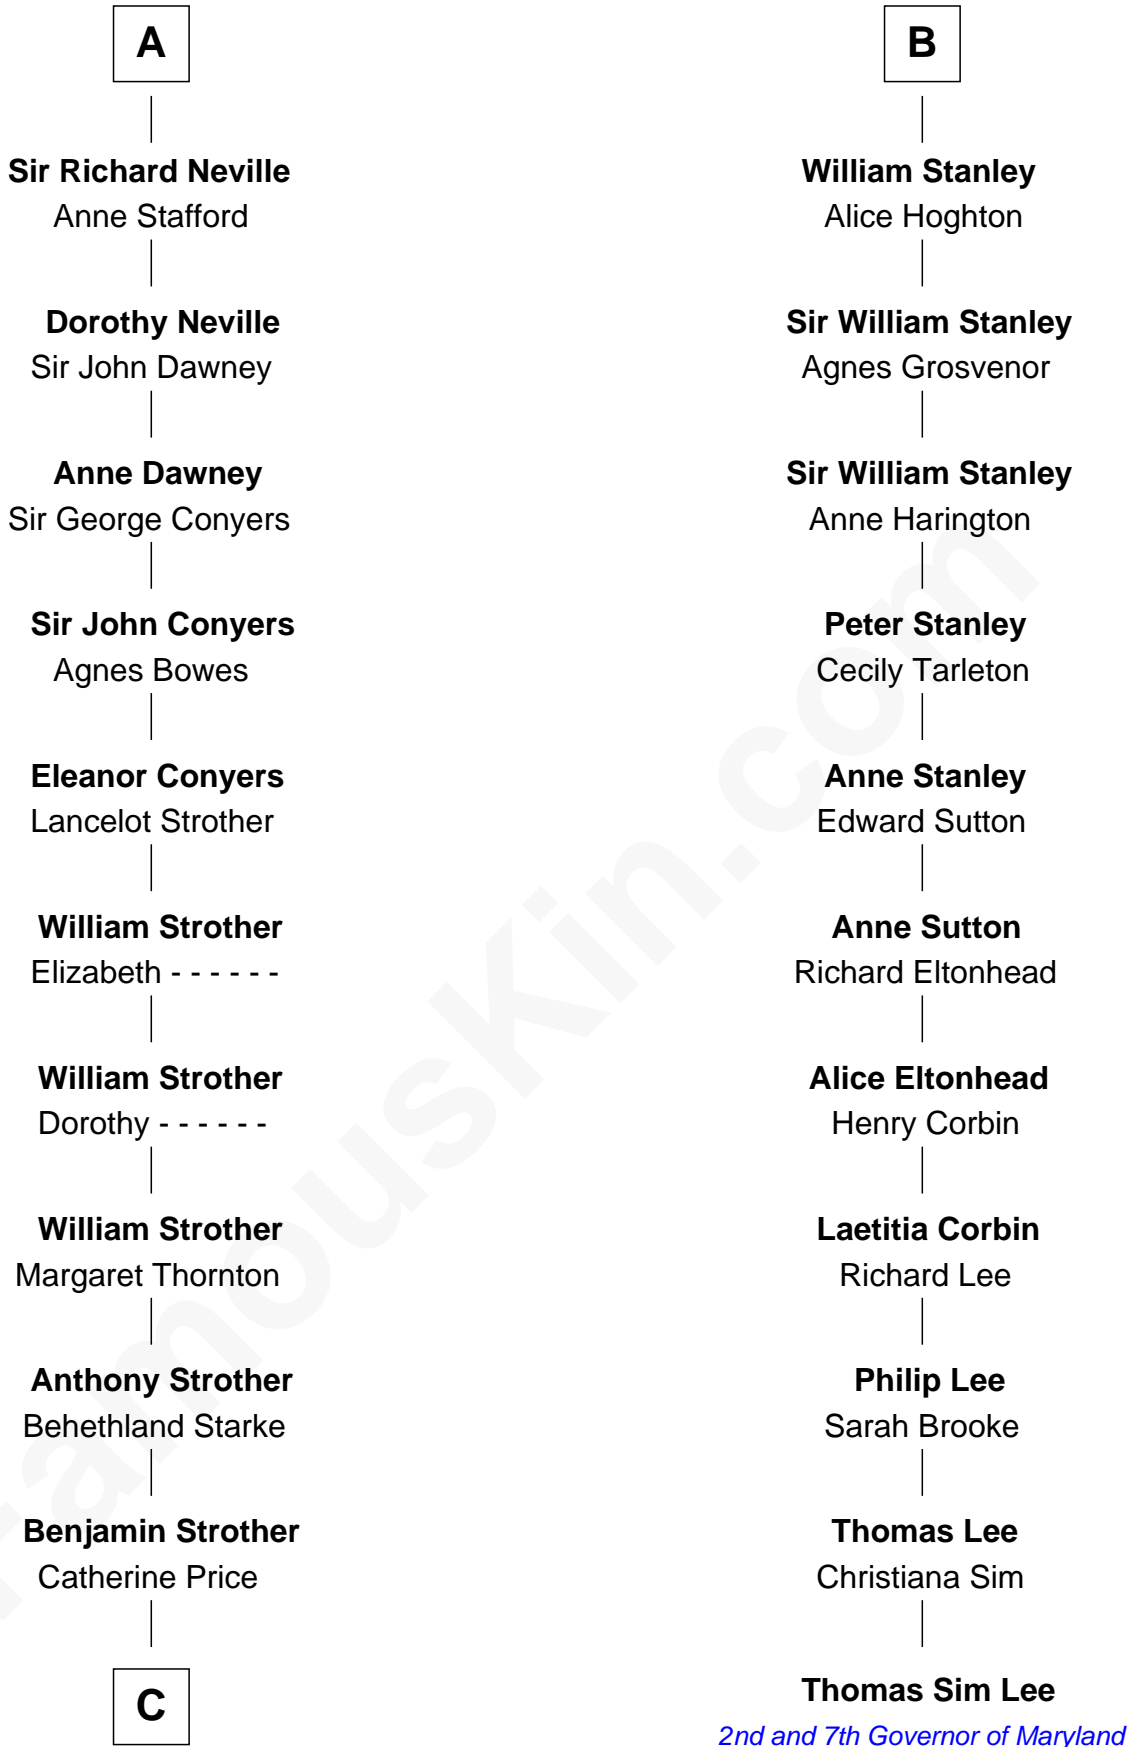

**FamousKin.com**  
**Relationship Chart of**  
**Randolph Scott**  
*Movie Actor*

17th cousin 4 times removed of

**Thomas Sim Lee**  
*2nd and 7th Governor of Maryland*

**C**

—  
**Catherine Price Strother**

Joseph Minor Crane

—  
**John William Crane**

Margaret Ann Sadler

—  
**Joseph Minor Crane**

Lavinia Lionberger

—  
**Lucy Lionberger Crane**

George Grant Scott

—  
**Randolph Scott**