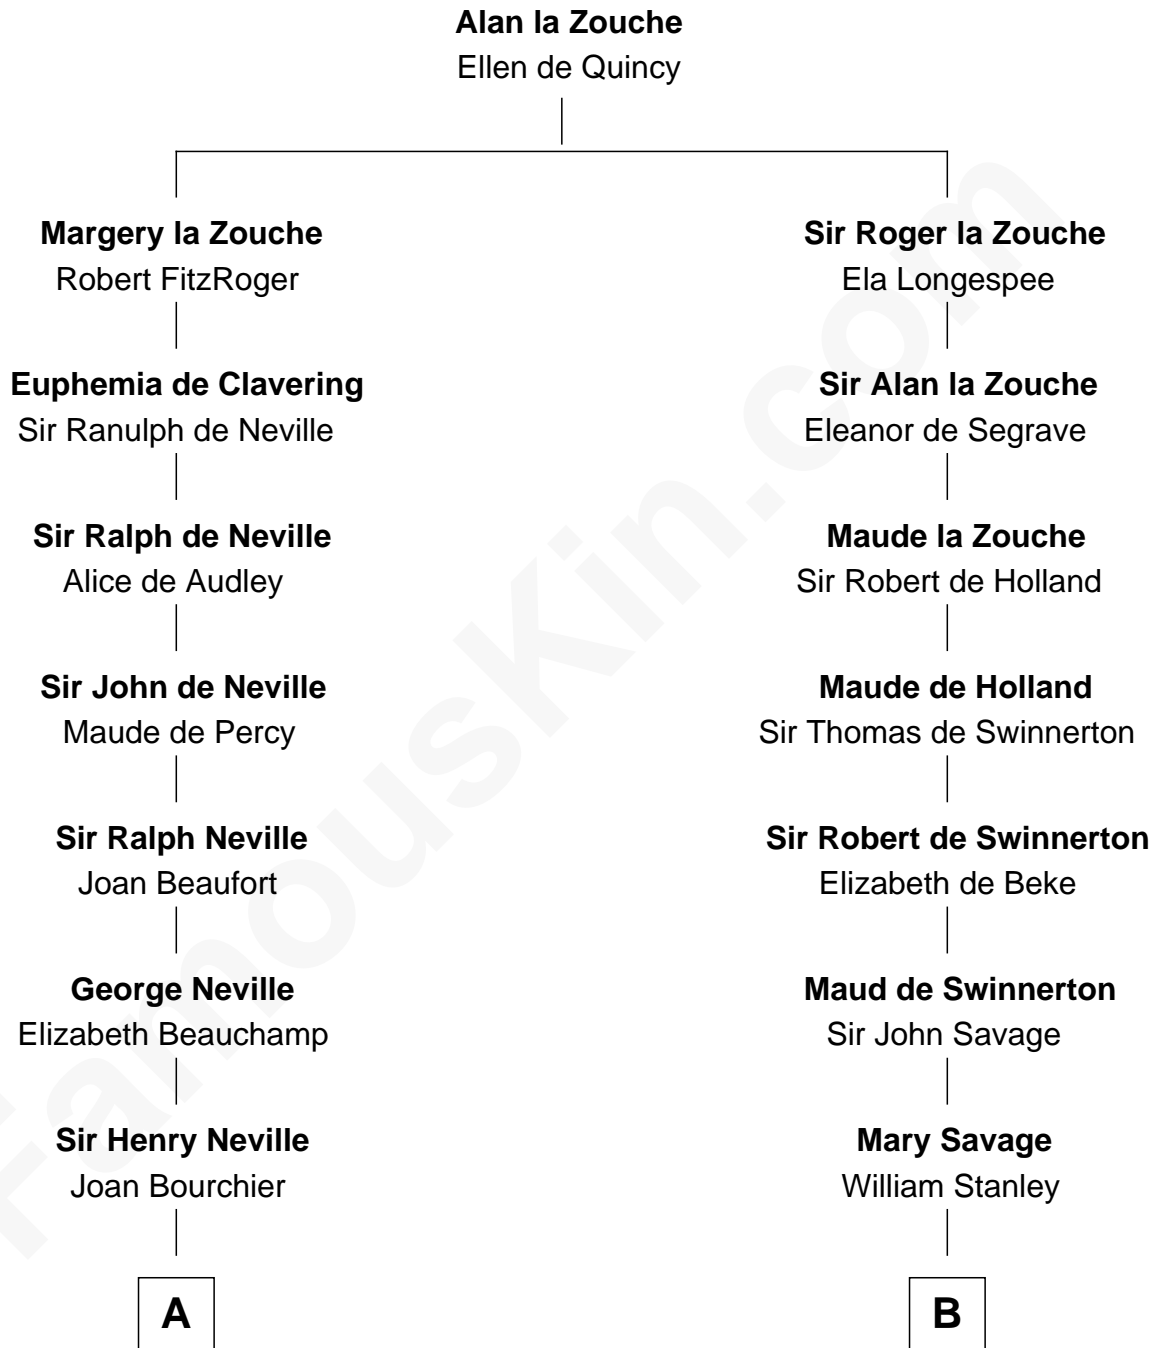

**FamousKin.com**  
**Relationship Chart of**  
**Randolph Scott**  
*Movie Actor*

17th cousin 4 times removed of

**Thomas Sim Lee**  
*2nd and 7th Governor of Maryland*

**C**

—  
**Catherine Price Strother**

Joseph Minor Crane

—  
**John William Crane**

Margaret Ann Sadler

—  
**Joseph Minor Crane**

Lavinia Lionberger

—  
**Lucy Lionberger Crane**

George Grant Scott

—  
**Randolph Scott**