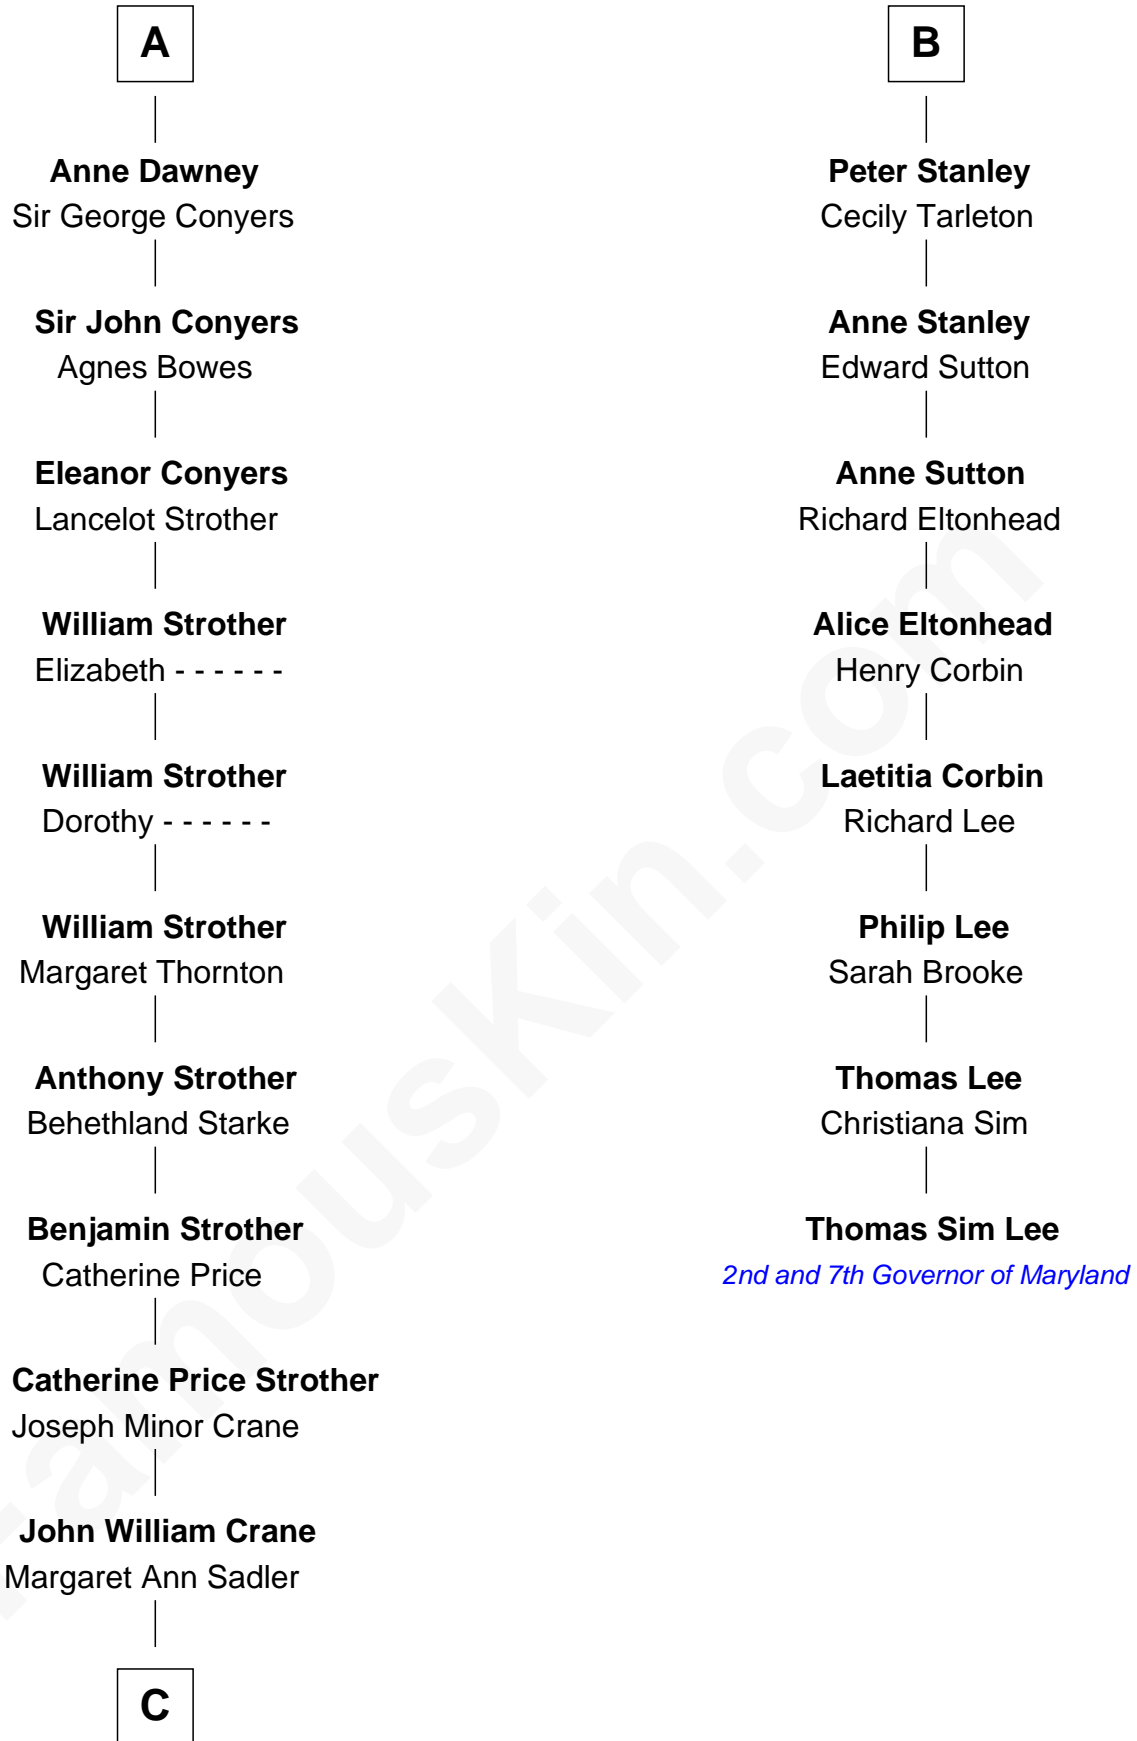

**FamousKin.com**  
**Relationship Chart of**  
**Randolph Scott**  
*Movie Actor*

**14th cousin 5 times removed of**  
**Thomas Sim Lee**  
*2nd and 7th Governor of Maryland*

**C**

—  
**Joseph Minor Crane**

Lavinia Lionberger

—  
**Lucy Lionberger Crane**

George Grant Scott

—  
**Randolph Scott**

*Movie Actor*

FamousKin.com