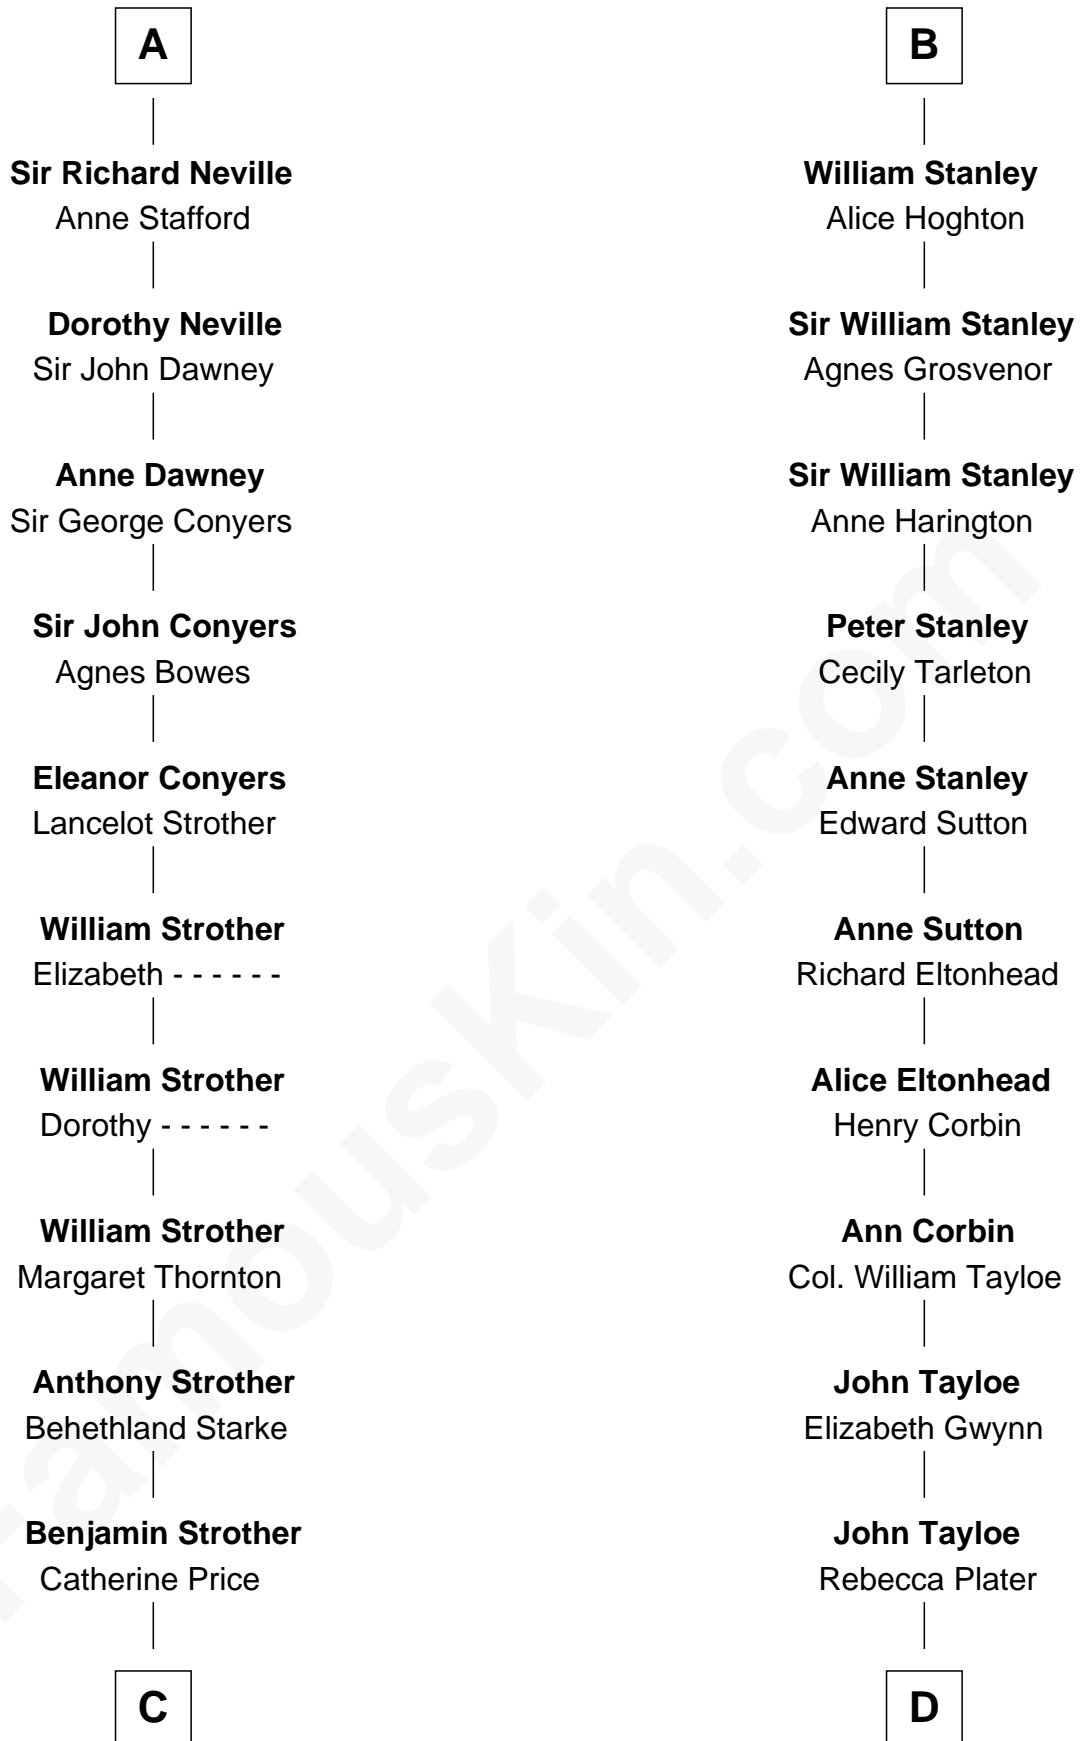

FamousKin.com
Relationship Chart of
Randolph Scott
Movie Actor

18th cousin 3 times removed of
Edward Lloyd V
13th Governor of Maryland

Alan la Zouche
 Ellen de Quincy

C

Catherine Price Strother

Joseph Minor Crane

John William Crane

Margaret Ann Sadler

Joseph Minor Crane

Lavinia Lionberger

Lucy Lionberger Crane

George Grant Scott

Randolph Scott

Movie Actor

D

Elizabeth Tayloe

Col. Edward Lloyd

Edward Lloyd V

13th Governor of Maryland

FamousKin.com